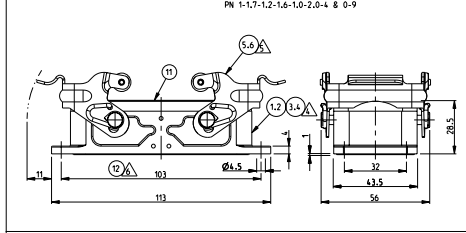

NOTES

- Material: Housing aluminium diecasting alloy
Seals: Neoprene - Viton
- Surface: Varnish Grey; Black
- Varnish on the inside not necessary
- Packaging quantity 5 pieces
- Packaging quantity 100 pieces
- Packaging quantity 150 pieces
- Only valid for PN 0-1 coding device based on dimension 82
- Only valid for PN 0-4 and 0-5 Flat form based on dimension 72.5-0.1 both sides
- Only valid for PN 0-2 Seal loose attached
- Only valid for PN 0-3 Flange seal closed on
- Special size clip for Mitsubishi powder coating for housing: 120-160 µm