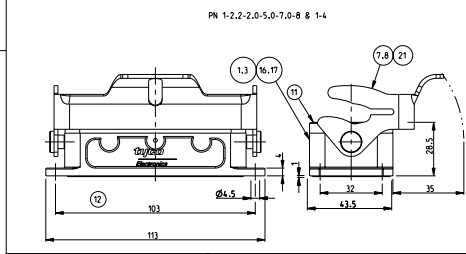

NOTES

- Material: Housing aluminium diecasting alloy
Seals: Neoprene - Viton
- Surface: Varnish Grey; Black
- Varnish on the inside not necessary
- Packaging quantity 5 pieces
- Packaging quantity 100 pieces
- Packaging quantity 150 pieces
- Only valid for PN 0-1 coding device based on dimension 82
- Only valid for PN 0-4 and 0-5 Flat form based on dimension 72.5-0.1 both sides
- Only valid for PN 0-2 Seal loose attached
- Only valid for PN 0-3 Flange seal closed on
- Special size clip for Mitsubishi powder coating for housing: 120-160 µm