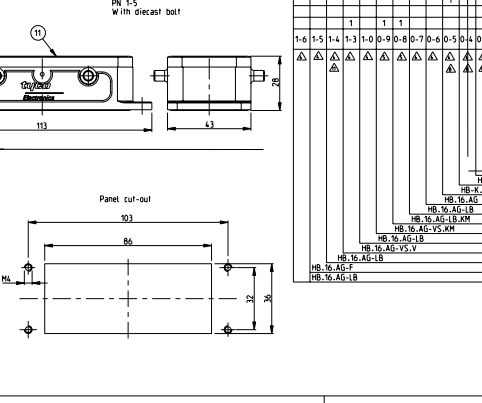

NOTES

- Material: Housing aluminium diecasting alloy
Seals: Neoprene - Viton
- Surface: Varnish Grey; Black
- Varnish on the inside not necessary
- Packaging quantity 5 pieces
- Packaging quantity 100 pieces
- Packaging quantity 150 pieces
- Only valid for PN 0-1 coding device based on dimension 82
- Only valid for PN 0-4 and 0-5 Flat form based on dimension 72.5-0.1 both sides
- Only valid for PN 0-2 Seal loose attached
- Only valid for PN 0-3 Flange seal closed on
- Special size clip for Mitsubishi powder coating for housing: 120-160 µm