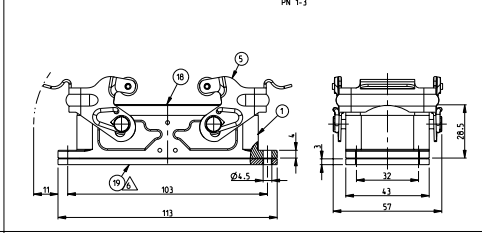

NOTES

- Material: Housing aluminium diecasting alloy
Seals: Neoprene - Viton
- Surface: Varnish Grey; Black
- Varnish on the inside not necessary
- Packaging quantity 5 pieces
- Packaging quantity 100 pieces
- Packaging quantity 150 pieces
- Only valid for PN 0-1 coding device based on dimension 82
- Only valid for PN 0-4 and 0-5 Flat form based on dimension 72.5-0.1 both sides
- Only valid for PN 0-2 Seal loose attached
- Only valid for PN 0-3 Flange seal closed on
- Special size clip for Mitsubishi powder coating for housing: 120-160 µm