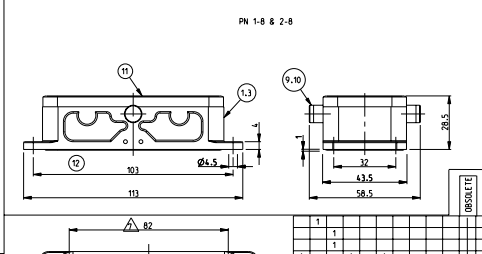

NOTES

- Material: Housing aluminium diecasting alloy
Seals: Neoprene - Viton
- Surface: Varnish Grey; Black
- Varnish on the inside not necessary
- Packaging quantity 5 pieces
- Packaging quantity 100 pieces
- Packaging quantity 150 pieces
- Only valid for PN 0-1 coding device based on dimension 82
- Only valid for PN 0-4 and 0-5 Flat form based on dimension 72.5-0.1 both sides
- Only valid for PN 0-2 Seal loose attached
- Only valid for PN 0-3 Flange seal closed on
- Special size clip for Mitsubishi powder coating for housing: 120-160 µm