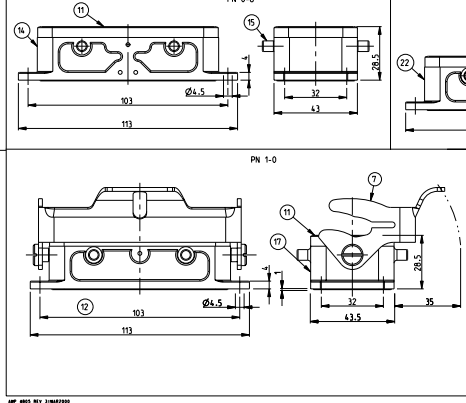

NOTES

- Material: Housing aluminium diecasting alloy
Seals: Neoprene - Viton
- Surface: Varnish Grey; Black
- Varnish on the inside not necessary
- Packaging quantity 5 pieces
- Packaging quantity 100 pieces
- Packaging quantity 150 pieces
- Only valid for PN 0-1 coding device based on dimension 82
- Only valid for PN 0-4 and 0-5 Flat form based on dimension 72.5-0.1 both sides
- Only valid for PN 0-2 Seal loose attached
- Only valid for PN 0-3 Flange seal closed on
- Special size clip for Mitsubishi powder coating for housing: 120-160 µm