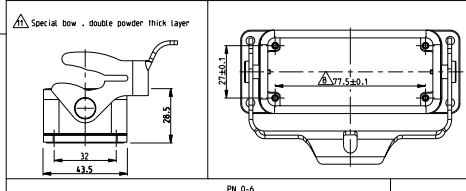

NOTES

- Material: Housing aluminium diecasting alloy
Seals: Neoprene - Viton
- Surface: Varnish Grey; Black
- Varnish on the inside not necessary
- Packaging quantity 5 pieces
- Packaging quantity 100 pieces
- Packaging quantity 150 pieces
- Only valid for PN 0-1 coding device based on dimension 82
- Only valid for PN 0-4 and 0-5 Flat form based on dimension 72.5-0.1 both sides
- Only valid for PN 0-2 Seal loose attached
- Only valid for PN 0-3 Flange seal closed on
- Special size clip for Mitsubishi powder coating for housing: 120-160 µm