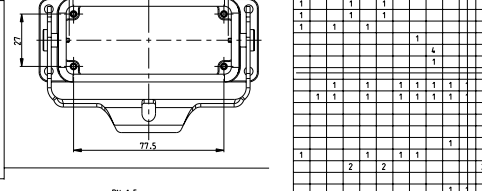

NOTES

- Material: Housing aluminium diecasting alloy
Seals: Neoprene - Viton
- Surface: Varnish Grey; Black
- Varnish on the inside not necessary
- Packaging quantity 5 pieces
- Packaging quantity 100 pieces
- Packaging quantity 150 pieces
- Only valid for PN 0-1 coding device based on dimension 82
- Only valid for PN 0-4 and 0-5 Flat form based on dimension 72.5-0.1 both sides
- Only valid for PN 0-2 Seal loose attached
- Only valid for PN 0-3 Flange seal closed on
- Special size clip for Mitsubishi powder coating for housing: 120-160 µm