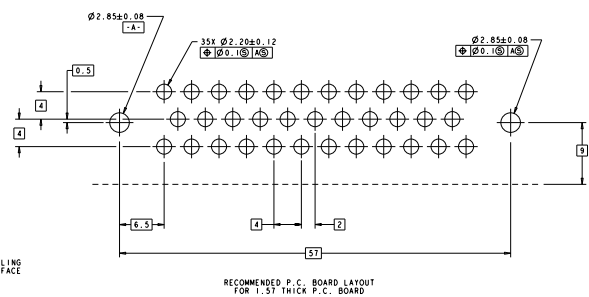

REV	DESCRIPTION	DATE	BY
01	REVISED PER ESD-80-00000		
02	REVISED PER ESD-80-00000		
03	REVISED PER ESD-80-00000		

PROPERTY	VALUE	PROPERTY	VALUE
DATE	08/21/90	DESIGNER	...
BY	...	CHECKED	...
APP'D	...	DATE	...