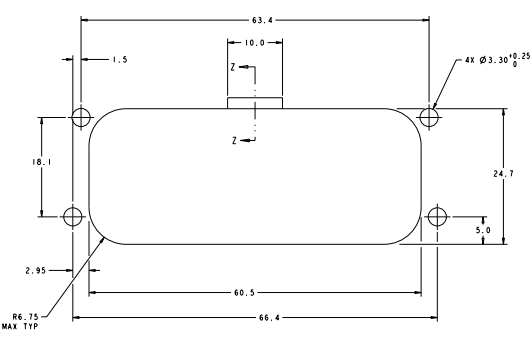

REV	DESCRIPTION	DATE	BY
01	REVISED PER ESD-80-00000		
02	REVISED PER ESD-80-00000		
03	REVISED PER ESD-80-00000		

PROPERTY	VALUE	PROPERTY	VALUE
DATE	08/21/90	DESIGNER	...
BY	...	CHECKED	...
APP'D	...	DATE	...