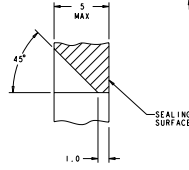

REV	DESCRIPTION	DATE	BY
01	REVISED PER ESD-80-00000		
02	REVISED PER ESD-80-00000		
03	REVISED PER ESD-80-00000		

PROPERTY	VALUE	PROPERTY	VALUE
DATE	08/21/90	DESIGNER	...
BY	...	CHECKED	...
APP'D	...	DATE	...