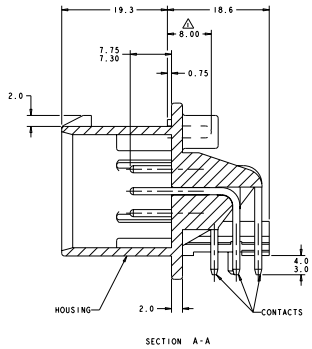

REV	DESCRIPTION	DATE	BY
01	REVISED PER ESD-80-00000		
02	REVISED PER ESD-80-00000		
03	REVISED PER ESD-80-00000		

PROPERTY	VALUE	PROPERTY	VALUE
DATE	08/21/90	DESIGNER	...
BY	...	CHECKED	...
APP'D	...	DATE	...