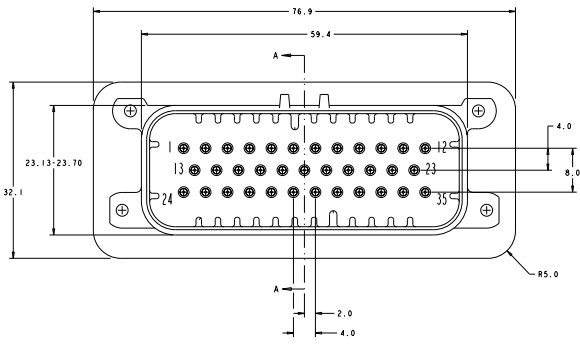

REV	DESCRIPTION	DATE	BY
01	REVISED PER ESD-80-00000		
02	REVISED PER ESD-80-00000		
03	REVISED PER ESD-80-00000		

PROPERTY	VALUE	PROPERTY	VALUE
DATE	08/21/90	DESIGNER	...
BY	...	CHECKED	...
APP'D	...	DATE	...