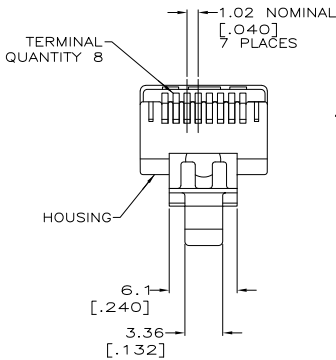

4

3

2

1

THIS DRAWING IS UNPUBLISHED. RELEASED FOR PUBLICATION.
 © COPYRIGHT BY TYCO ELECTRONICS CORPORATION. ALL RIGHTS RESERVED.

LOC	DIST	REVISIONS					
HM	00	F	LR	DESCRIPTION	DATE	BY	APP'D
		A		RLSD PER NSD05-028	21APR05	LH	CD
		B		REV ECD-09-016132	10JUL09	LH	BM
		C		REV ECD-09-020340	17SEP09	LH	BM

- ⚠ DIMENSIONS ARE MAXIMUM UNLESS OTHERWISE SPECIFIED.
- ⚠ MATERIAL: HOUSING - POLYCARBONATE, CLEAR TERMINAL - PHOSPHOR BRONZE, PLATED WITH 1.27μm [.000050] MINIMUM THICK GOLD IN LOCALIZED GOLD PLATE AREA, GOLD FLASH OVER THE REMAINDER, OVER 2.54μm [.000100] MINIMUM THICK NICKEL UNDERPLATE. SHIELD - COPPER ALLOY WITH 1.27μm[0.000050] MINIMUM SEMI-BRIGHT (SATIN) NICKEL. LOAD BAR - PBT POLYESTER, BLACK.
- 3. PLUG WILL ACCEPT A 24 OR 26 AWG STRANDED CONDUCTOR, PROVIDED THE INSULATED CONDUCTOR DIAMETER IS 0.89[.035] TO 0.99[.039] WITH A SHIELDED, PLIABLE, LOOSE CABLE JACKET OF 4.83[.190] TO 5.21[.205] DIAMETER OR A SHIELDED, RIGID, HARD CABLE JACKET OF 4.83[.190] TO 5.08[.200] DIAMETER.
- ⚠ TERMINATED DIMENSION 6.15 [.242] MAXIMUM.
- ⚠ 500 ASSEMBLIES AND 500 LOAD BARS PER PACKAGE.
- ⚠ 100 ASSEMBLIES AND 100 LOAD BARS PER PACKAGE.
- ⚠ 25 ASSEMBLIES AND 25 LOAD BARS PER PACKAGE.

LEAD FREE

⚠	5-1479967-4
⚠	5-1479967-3
⚠	5-1479967-2
PACKAGED	PART NUMBER

THIS DRAWING IS A CONTROLLED DOCUMENT.

DIMENSIONS: mm [INCHES]	TOLERANCES UNLESS OTHERWISE SPECIFIED:	0 PLG ± .010	1 PLG ± .010	2 PLG ± .010	3 PLG ± .010	4 PLG ± .010	ANGLES ± .5°	FINISH -
-------------------------	--	--------------	--------------	--------------	--------------	--------------	--------------	----------

DRN L. HALL 21APR2005	21APR2005	21APR2005	21APR2005
CHK C. DOOLEY	C. DOOLEY	C. DOOLEY	C. DOOLEY
APPC C. DOOLEY	NAME	PRODUCT SPEC	108-1163
APPLICATION SPEC	114-6053	SIZE	A2
WEIGHT	-	CAGE CODE (DRAWING NO)	00779
CUSTOMER DRAWING	SCALE	4:1	SHEET 1 OF 1