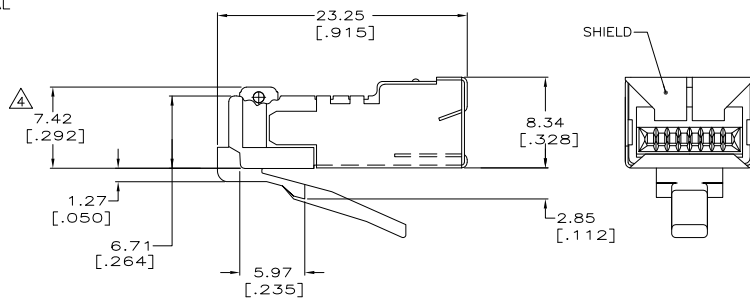

- ⚠ DIMENSIONS ARE MAXIMUM UNLESS OTHERWISE SPECIFIED.
- ⚠ MATERIAL: HOUSING - POLYCARBONATE, CLEAR TERMINAL - PHOSPHOR BRONZE, PLATED WITH 1.27μm [.000050] MINIMUM THICK GOLD IN LOCALIZED GOLD PLATE AREA, GOLD FLASH OVER THE REMAINDER, OVER 2.54μm [.000100] MINIMUM THICK NICKEL UNDERPLATE. SHIELD - COPPER ALLOY WITH 1.27μm[0.000050] MINIMUM SEMI-BRIGHT (SATIN) NICKEL. LOAD BAR - PBT POLYESTER, BLACK.
- 3. PLUG WILL ACCEPT A 24 OR 26 AWG STRANDED CONDUCTOR, PROVIDED THE INSULATED CONDUCTOR DIAMETER IS 0.89[.035] TO 0.99[.039] WITH A SHIELDED, PLIABLE, LOOSE CABLE JACKET OF 4.83[.190] TO 5.21[.205] DIAMETER OR A SHIELDED, RIGID, HARD CABLE JACKET OF 4.83[.190] TO 5.08[.200] DIAMETER.
- ⚠ TERMINATED DIMENSION 6.15 [.242] MAXIMUM.
- ⚠ 500 ASSEMBLIES AND 500 LOAD BARS PER PACKAGE.
- ⚠ 100 ASSEMBLIES AND 100 LOAD BARS PER PACKAGE.
- ⚠ 25 ASSEMBLIES AND 25 LOAD BARS PER PACKAGE.

LEAD FREE

⚠	5-1479967-4
⚠	5-1479967-3
⚠	5-1479967-2
PACKAGED	PART NUMBER

THIS DRAWING IS A CONTROLLED DOCUMENT.

DIMENSIONS: mm [INCHES]	TOLERANCES UNLESS OTHERWISE SPECIFIED:	0 PLG ± .010	1 PLG ± .010	2 PLG ± .010	3 PLG ± .010	4 PLG ± .010	ANGLES ± .5°	FINISH -
-------------------------	--	--------------	--------------	--------------	--------------	--------------	--------------	----------

DRN L. HALL 21APR2005	21APR2005	21APR2005	21APR2005
CHK C. DOOLEY	C. DOOLEY	C. DOOLEY	C. DOOLEY
APPC C. DOOLEY	NAME	PRODUCT SPEC	108-1163
APPLICATION SPEC	114-6053	SIZE	A2
WEIGHT	-	CAGE CODE (DRAWING NO)	00779
CUSTOMER DRAWING	SCALE	4:1	SHEET 1 OF 1