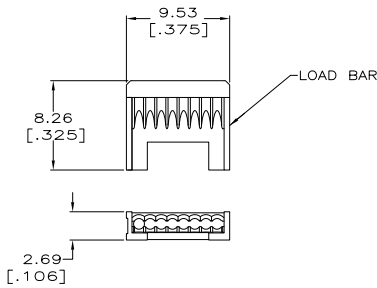

- ⚠ DIMENSIONS ARE MAXIMUM UNLESS OTHERWISE SPECIFIED.
- ⚠ MATERIAL: HOUSING - POLYCARBONATE, CLEAR TERMINAL - PHOSPHOR BRONZE, PLATED WITH 1.27μm [.000050] MINIMUM THICK GOLD IN LOCALIZED GOLD PLATE AREA, GOLD FLASH OVER THE REMAINDER, OVER 2.54μm [.000100] MINIMUM THICK NICKEL UNDERPLATE. SHIELD - COPPER ALLOY WITH 1.27μm[0.000050] MINIMUM SEMI-BRIGHT (SATIN) NICKEL. LOAD BAR - PBT POLYESTER, BLACK.
- 3. PLUG WILL ACCEPT A 24 OR 26 AWG STRANDED CONDUCTOR, PROVIDED THE INSULATED CONDUCTOR DIAMETER IS 0.89[.035] TO 0.99[.039] WITH A SHIELDED, PLIABLE, LOOSE CABLE JACKET OF 4.83[.190] TO 5.21[.205] DIAMETER OR A SHIELDED, RIGID, HARD CABLE JACKET OF 4.83[.190] TO 5.08[.200] DIAMETER.
- ⚠ TERMINATED DIMENSION 6.15 [.242] MAXIMUM.
- ⚠ 500 ASSEMBLIES AND 500 LOAD BARS PER PACKAGE.
- ⚠ 100 ASSEMBLIES AND 100 LOAD BARS PER PACKAGE.
- ⚠ 25 ASSEMBLIES AND 25 LOAD BARS PER PACKAGE.

LEAD FREE

⚠	5-1479967-4
⚠	5-1479967-3
⚠	5-1479967-2
PACKAGED	PART NUMBER

THIS DRAWING IS A CONTROLLED DOCUMENT.

DIMENSIONS: mm [INCHES]	TOLERANCES UNLESS OTHERWISE SPECIFIED:	0 PLG ± .010	1 PLG ± .010	2 PLG ± .010	3 PLG ± .010	4 PLG ± .010	ANGLES ± .5°	FINISH -
-------------------------	--	--------------	--------------	--------------	--------------	--------------	--------------	----------

DRN L. HALL 21APR2005	21APR2005	21APR2005	21APR2005
CHK C. DOOLEY	C. DOOLEY	C. DOOLEY	C. DOOLEY
APPC C. DOOLEY	NAME	PRODUCT SPEC	108-1163
APPLICATION SPEC	114-6053	SIZE	A2
WEIGHT	-	CAGE CODE (DRAWING NO)	00779
CUSTOMER DRAWING	SCALE	4:1	SHEET 1 OF 1