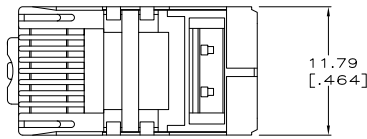

- ⚠ DIMENSIONS ARE MAXIMUM UNLESS OTHERWISE SPECIFIED.
- ⚠ MATERIAL: HOUSING - POLYCARBONATE, CLEAR TERMINAL - PHOSPHOR BRONZE, PLATED WITH 1.27μm [.000050] MINIMUM THICK GOLD IN LOCALIZED GOLD PLATE AREA, GOLD FLASH OVER THE REMAINDER, OVER 2.54μm [.000100] MINIMUM THICK NICKEL UNDERPLATE. SHIELD - COPPER ALLOY WITH 1.27μm[0.000050] MINIMUM SEMI-BRIGHT (SATIN) NICKEL. LOAD BAR - PBT POLYESTER, BLACK.
- 3. PLUG WILL ACCEPT A 24 OR 26 AWG STRANDED CONDUCTOR, PROVIDED THE INSULATED CONDUCTOR DIAMETER IS 0.89[.035] TO 0.99[.039] WITH A SHIELDED, PLIABLE, LOOSE CABLE JACKET OF 4.83[.190] TO 5.21[.205] DIAMETER OR A SHIELDED, RIGID, HARD CABLE JACKET OF 4.83[.190] TO 5.08[.200] DIAMETER.
- ⚠ TERMINATED DIMENSION 6.15 [.242] MAXIMUM.
- ⚠ 500 ASSEMBLIES AND 500 LOAD BARS PER PACKAGE.
- ⚠ 100 ASSEMBLIES AND 100 LOAD BARS PER PACKAGE.
- ⚠ 25 ASSEMBLIES AND 25 LOAD BARS PER PACKAGE.

LEAD FREE

⚠	5-1479967-4
⚠	5-1479967-3
⚠	5-1479967-2
PACKAGED	PART NUMBER

THIS DRAWING IS A CONTROLLED DOCUMENT.

DIMENSIONS: mm [INCHES]	TOLERANCES UNLESS OTHERWISE SPECIFIED:	0 PLG ± .010	1 PLG ± .010	2 PLG ± .010	3 PLG ± .010	4 PLG ± .010	ANGLES ± .5°	FINISH -
-------------------------	--	--------------	--------------	--------------	--------------	--------------	--------------	----------