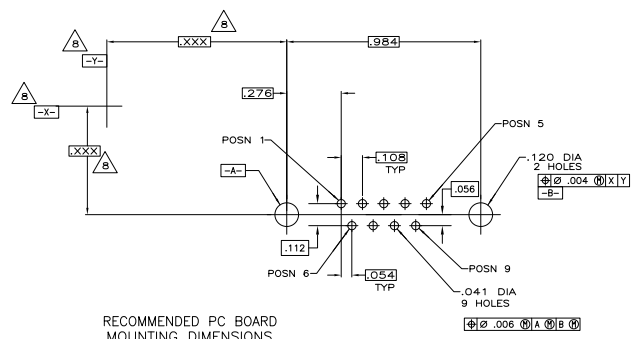

REV	DATE	DESCRIPTION	BY	CHK	APP
GP 00					
NT		REVISED PER EDD-11-004835	11MM11	RK	HMR

1. NOTE DELETED.
2. HOUSING: FLAME RETARDANT 94V-0 RATED THERMOPLASTIC, BLACK
   SHELLS: CARBON STEEL
   CONTACTS: BRASS
   INSERTS: BRASS
   SCREWLOCKS: ZINC
   SHELLS: .000200 MIN TIN OVER .000100 MIN COPPER.
   INSERTS: UNPLATED.
   SCREWLOCKS: UNPLATED.
   CONTACTS: SEE TABLE.
3. GOLD PLATED FOR A LENGTH OF .150 MIN FROM MATING END, GOLD FLASH IN MATED AREA, .000100 MIN TIN OR TIN-LEAD FOR A LENGTH OF DIMENSION A FROM OPPOSITE END, ALL OVER .000050 MIN NICKEL.
4. GOLD PLATED FOR A LENGTH OF .150 FROM MATING END, .000030 MIN GOLD IN MATED AREA, .000100 MIN TIN OR TIN-LEAD FOR A LENGTH OF DIMENSION A FROM OPPOSITE END, ALL OVER .000050 MIN NICKEL.
   -OR-
   GOLD FLASH OVER PALLADIUM NICKEL PLATED FOR LENGTH OF .150 FROM MATING END, .000030 MIN PALLADIUM NICKEL IN MATED AREA, .000100 MIN TIN OR TIN-LEAD FOR A LENGTH OF DIMENSION A FROM OPPOSITE END, ALL OVER .000050 MIN NICKEL.
5. NOTE DELETED.
6. HOUSING APPLICATION TEMPERATURE: 215°C MAXIMUM FOR 120 SECONDS MAXIMUM.
7. DATUMS AND BASIC DIMENSIONS ESTABLISHED BY CUSTOMERS.
8. NOTE DELETED.
9. .110 MAX IN SHELL TAB CLINCH AREAS.