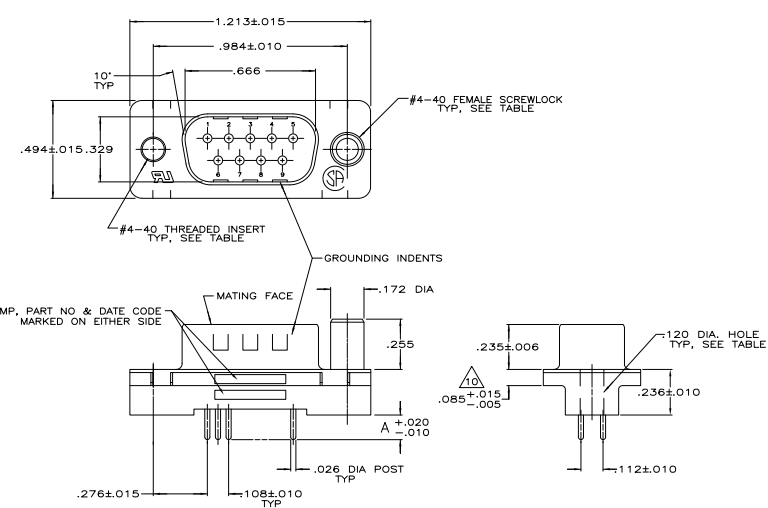

REV	DATE	DESCRIPTION	BY	CHK	APP
GP 00					
NT		REVISED PER EDD-11-004835	11MM11	RK	HMR

1. NOTE DELETED.
2. HOUSING: FLAME RETARDANT 94V-0 RATED THERMOPLASTIC, BLACK
   SHELLS: CARBON STEEL
   CONTACTS: BRASS
   INSERTS: BRASS
   SCREWLOCKS: ZINC
   SHELLS: .000200 MIN TIN OVER .000100 MIN COPPER.
   INSERTS: UNPLATED.
   SCREWLOCKS: UNPLATED.
   CONTACTS: SEE TABLE.
3. GOLD PLATED FOR A LENGTH OF .150 MIN FROM MATING END, GOLD FLASH IN MATED AREA, .000100 MIN TIN OR TIN-LEAD FOR A LENGTH OF DIMENSION A FROM OPPOSITE END, ALL OVER .000050 MIN NICKEL.
4. GOLD PLATED FOR A LENGTH OF .150 FROM MATING END, .000030 MIN GOLD IN MATED AREA, .000100 MIN TIN OR TIN-LEAD FOR A LENGTH OF DIMENSION A FROM OPPOSITE END, ALL OVER .000050 MIN NICKEL.
   -OR-
   GOLD FLASH OVER PALLADIUM NICKEL PLATED FOR LENGTH OF .150 FROM MATING END, .000030 MIN PALLADIUM NICKEL IN MATED AREA, .000100 MIN TIN OR TIN-LEAD FOR A LENGTH OF DIMENSION A FROM OPPOSITE END, ALL OVER .000050 MIN NICKEL.
5. NOTE DELETED.
6. HOUSING APPLICATION TEMPERATURE: 215°C MAXIMUM FOR 120 SECONDS MAXIMUM.
7. DATUMS AND BASIC DIMENSIONS ESTABLISHED BY CUSTOMERS.
8. NOTE DELETED.
9. .110 MAX IN SHELL TAB CLINCH AREAS.