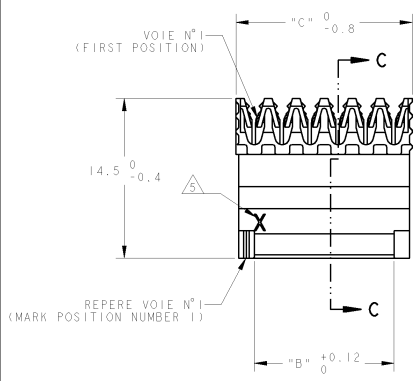

NOT DRAWING TO BE REPRODUCED WITHOUT THE WRITTEN PERMISSION OF STMicroelectronics

FILS ADMISSIBLES (ACCEPTABLE WIRES)	
JAUGE (AWG) SECTION / 7 BRINS (7 STRANDS)	24 0.22mm²
ISOLANT: Ø MAX / MATIERE (INSUL.: Ø MAX / MAT'L)	Ø 1.2 / PVC

LOC	DIST	REV	DESCRIPTION	DATE	SWR	APPD
F	7	1	REVISED PER ECO-11-005150	27APR11	HK	HMR