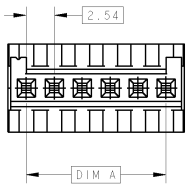

NOT DRAWING TO BE REPRODUCED WITHOUT THE WRITTEN PERMISSION OF STMicroelectronics

FILS ADMISSIBLES (ACCEPTABLE WIRES)	
JAUGE (AWG) SECTION / 7 BRINS (7 STRANDS)	24 0.22mm²
ISOLANT: Ø MAX / MATIERE (INSUL.: Ø MAX / MAT'L)	Ø 1.2 / PVC

LOC	DIST	REV	DESCRIPTION	DATE	SWR	APPD
F	7	1	REVISED PER ECO-11-005150	27APR11	HK	HMR