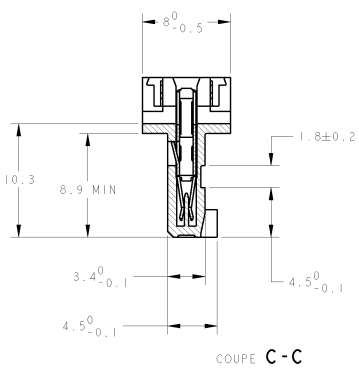

NOT DRAWING TO BE REPRODUCED WITHOUT THE WRITTEN PERMISSION OF STMicroelectronics

FILS ADMISSIBLES (ACCEPTABLE WIRES)	
JAUGE (AWG) SECTION / 7 BRINS (7 STRANDS)	24 0.22mm²
ISOLANT: Ø MAX / MATIERE (INSUL.: Ø MAX / MAT'L)	Ø 1.2 / PVC

LOC	DIST	REV	DESCRIPTION	DATE	SWR	APPD
F	7	1	REVISED PER ECO-11-005150	27APR11	HK	HMR