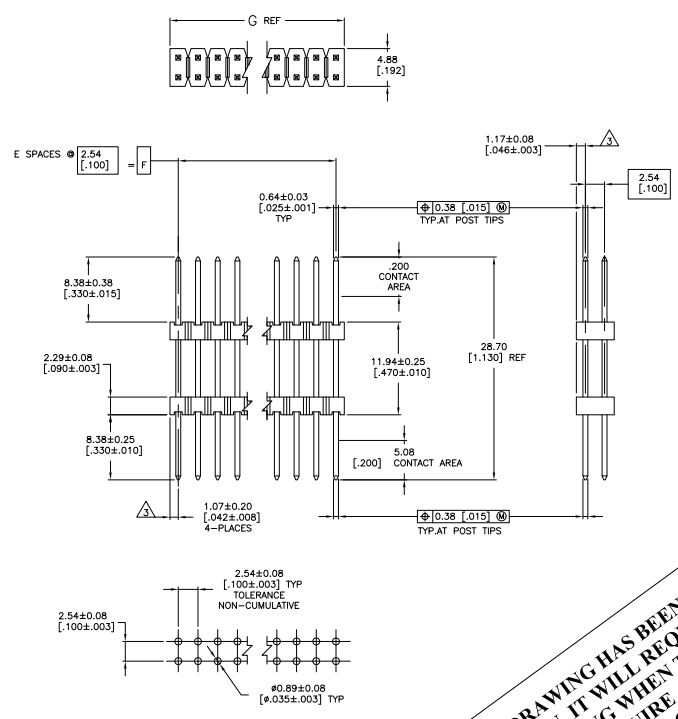

1. ASSEMBLY MAY BE BROKEN TO THE DESIRED NUMBER OF POSITIONS
  2. TRUE POSITION TOLERANCE OF THE POST TIPS APPLIES WHEN THE HEADER IS HELD FLAT AGAINST THE PRINTED CIRCUIT BOARD
2. ▲ THE NOTED DIMENSIONS APPLY AT THE INTERSECTION OF THE POST AND HOUSING
   ▲ HOUSING: FLAME RETARDANT THERMOPLASTIC; COLOR: BLACK.
   ▲ FINISH: 0.000381 [.000015] GOLD ON CONTACT AREA, OVER 0.00127 [.000050] NICKEL, ENTIRE POST.

THIS DRAWING HAS BEEN TRANSLATED AND REFLECTS THE PREVIOUS REVISION. IT WILL REQUIRE A COMPLETE DRAWING CHECK BY PRODUCT ENGINEERING WHEN THE NEXT ECO CHANGE IS WRITTEN - THIS MAY REQUIRE A CHANGE TO THE REVISION OF THE DOCUMENT MANAGER FOLDER AND THIS DRAWING.

REV	DATE	DESCRIPTION	BY	CHK	APP
AD 00					
1	11/11/11	REVISED PER ECO-11-004587			
2					
3					
4					
5					
6					
7					
8					
9					
10					
11					
12					
13					
14					
15					
16					
17					
18					
19					
20					
21					
22					
23					
24					
25					
26					
27					
28					
29					
30					
31					
32					
33					
34					
35					
36					
37					
38					
39					
40					
41					
42					
43					
44					
45					
46					
47					
48					
49					
50					
51					
52					
53					
54					
55					
56					
57					
58					
59					
60					
61					
62					
63					
64					
65					
66					
67					
68					
69					
70					
71					
72					
73					
74					
75					
76					
77					
78					
79					
80					
81					
82					
83					
84					
85					
86					
87					
88					
89					
90					
91					
92					
93					
94					
95					
96					
97					
98					
99					
100