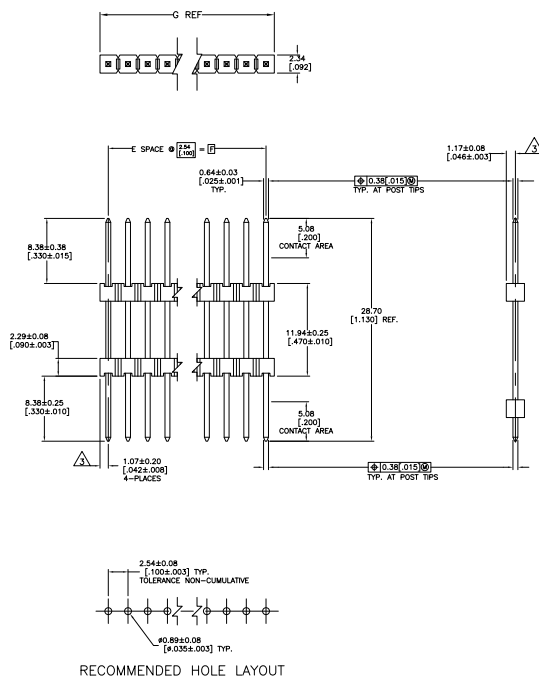

REV	DATE	DESCRIPTION	BY	CHK	APP
AD	00	REVISED PER ECO-11-004820	11MM11	RK	HMR

RECOMMENDED HOLE LAYOUT

1. ASSEMBLY MAY BE BROKEN TO THE DESIRED NUMBER OF POSITIONS
  2. TRUE POSITION TOLERANCE OF THE POST TIPS APPLIES WHEN THE HEADER IS HELD FLAT AGAINST THE PRINTED CIRCUIT BOARD
2. ▲ THE NOTED DIMENSIONS APPLY AT THE INTERSECTION OF THE POST AND HOUSING
   ▲ HOUSING: FLAME RETARDANT THERMOPLASTIC; COLOR: BLACK.
   ▲ FINISH: 0.000381 [0.00015] GOLD ON CONTACT AREA, ALL OVER 0.00127 [0.00050] NICKEL ENTIRE POST.

REV	DATE	DESCRIPTION	BY	CHK	APP
101.19	99.08				
3.984	3.900	39	40	4-146473-0	
98.65	96.52	38	39	3-146473-9	
3.884	3.800				
96.11	93.98	37	38	3-146473-8	
3.784	3.700				
33.57	31.44	36	37	3-146473-7	
3.684	3.600				
91.03	88.90	35	36	3-146473-6	
3.584	3.500				
88.49	86.36	34	35	3-146473-5	
3.484	3.400				
35.95	33.82	33	34	3-146473-4	
3.384	3.300				
83.41	81.28	32	33	3-146473-3	
3.284	3.200				
80.87	78.74	31	32	3-146473-2	
78.33	76.20	30	31	3-146473-1	
3.084	3.000				
75.79	73.66	29	30	3-146473-0	
2.984	2.900				
73.25	71.12	28	29	2-146473-9	
2.884	2.800				
70.71	68.58	27	28	2-146473-8	
2.784	2.700				
68.17	66.04	26	27	2-146473-7	
2.684	2.600				
65.63	63.50	25	26	2-146473-6	
2.584	2.500				
63.09	60.96	24	25	2-146473-5	
2.484	2.400				
60.55	58.42	23	24	2-146473-4	
2.384	2.300				
58.01	55.88	22	23	2-146473-3	
2.284	2.200				
55.47	53.34	21	22	2-146473-2	
2.184	2.100				
52.93	50.80	20	21	2-146473-1	
2.084	2.000				
50.39	48.26	19	20	2-146473-0	
1.984	1.900				
47.85	45.72	18	19	1-146473-9	
1.884	1.800				
45.31	43.18	17	18	1-146473-8	
1.784	1.700				
42.77	40.64	16	17	1-146473-7	
1.684	1.600				
40.23	38.10	15	16	1-146473-6	
1.584	1.500				
37.69	35.56	14	15	1-146473-5	
1.484	1.400				
35.15	33.02	13	14	1-146473-4	
1.384	1.300				
32.61	30.48	12	13	1-146473-3	
1.284	1.200				
30.07	27.94	11	12	1-146473-2	
1.184	1.100				
27.53	25.40	10	11	1-146473-1	
1.084	1.000				
24.99	22.86	9	10	1-146473-0	
.984	.900				
22.45	20.32	8	9	146473-9	
.884	.800				
19.91	17.78	7	8	146473-8	
.784	.700				
17.37	15.24	6	7	146473-7	
.684	.600				
14.83	12.70	5	6	146473-6	
.584	.500				
12.29	10.16	4	5	146473-5	
.484	.400				
9.75	7.62	3	4	146473-4	
.384	.300				
7.21	5.08	2	3	146473-3	
.284	.200				
4.67	2.54	1	2	146473-2	
.184	.100				
2.13	-	-	-	146473-1	
.084	-	-	-