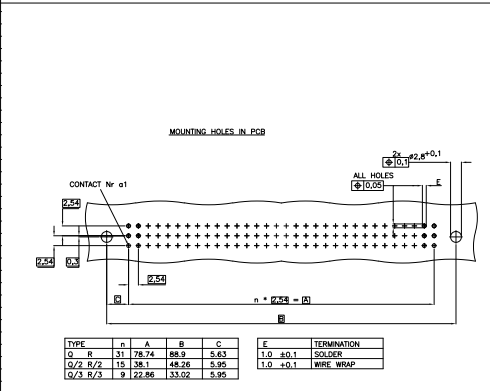

REV.	DATE	DESCRIPTION	BY	CHK
F5	EDR-08-031098			AEG/MCO
F6	EDR-10-032844			FK/MCO
F7	EDR-10-044503			FK/MCO