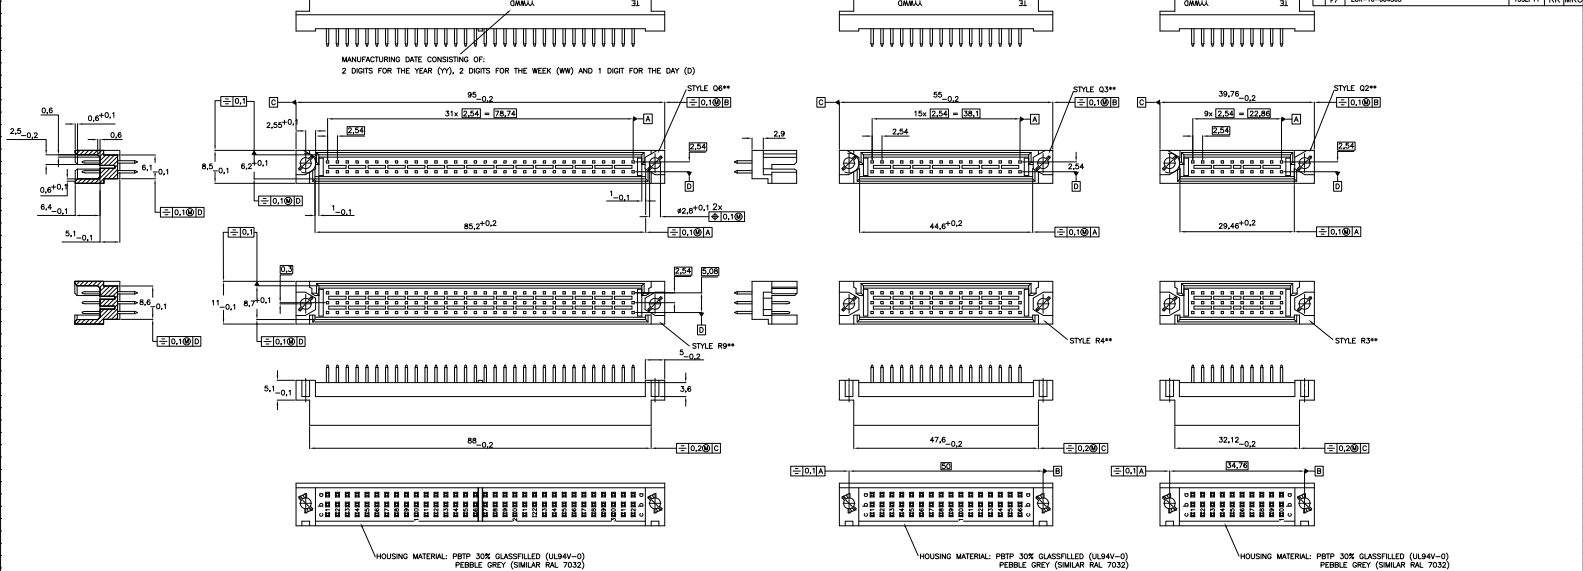

REV.	DATE	DESCRIPTION	BY	CHK
F5	EDR-08-031098			AEG/MCO
F6	EDR-10-032844			FK/MCO
F7	EDR-10-044503			FK/MCO