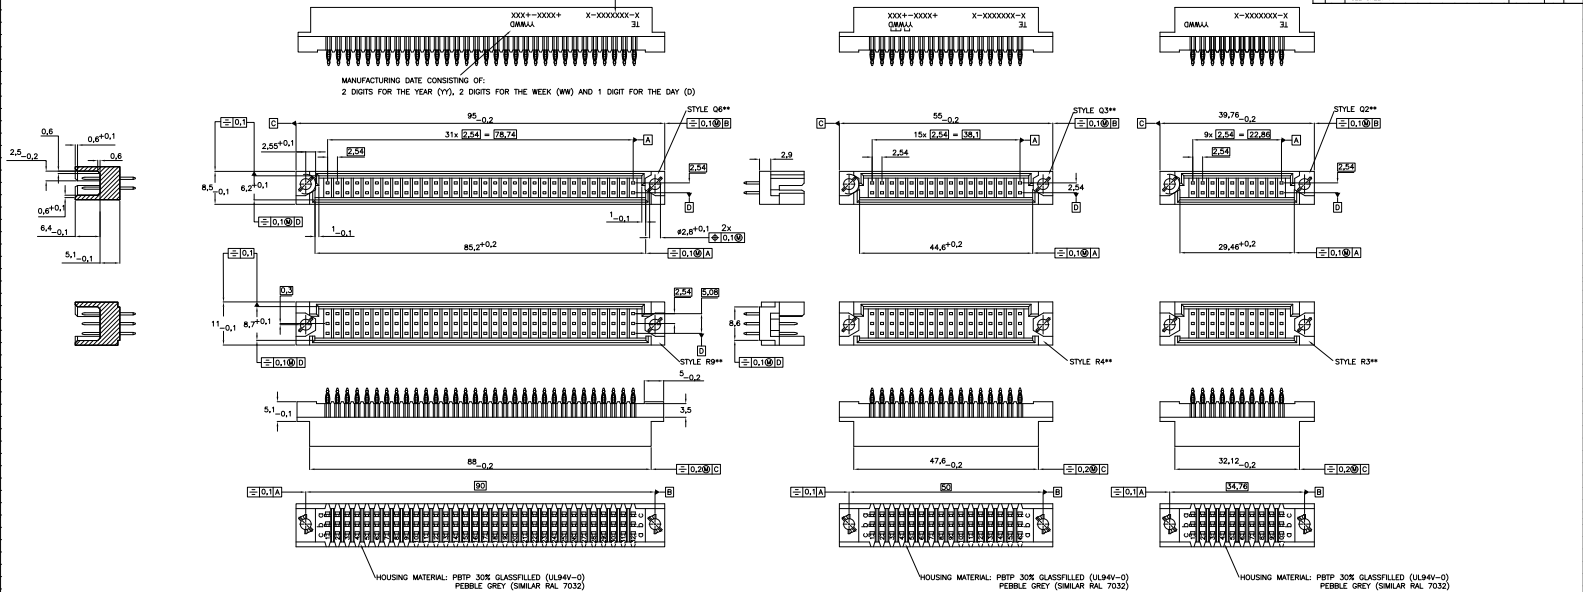

V42254-B1 \* \* \* - R \* \* \*

CODE FOR PERFORMANCE LEVEL

CODE FOR TERMINATION STYLE

STYLE, NO OF CONTACTS AND CONTACT ASSIGNMENT SEE PAGE 3

THIS DRAWING IS A CONTROLLED DOCUMENT. DATE: 01/07/99, DRAWN: [blank], CHECKED: [blank], APPROVED: [blank].

TE Connectivity

PIN ASSEMBLY EUROCARD TYPES G AND R AND SHORT VERSIONS

SIZE: A1, DATE: 01/07/99, DRAWING NO: 00779, G=9-1393501-4, REVISION: 1, SHEET: 2 OF 3, FILE: NTS

THIS DRAWING IS UNAPPROVED  
 ALL RIGHTS RESERVED