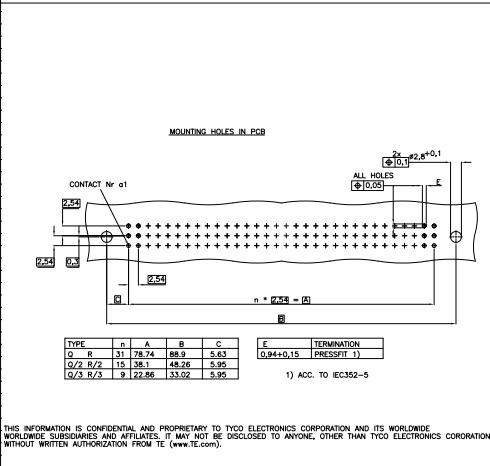

V42254-B1 \* \* \* - R \* \* \*

CODE FOR PERFORMANCE LEVEL

CODE FOR TERMINATION STYLE

STYLE, NO OF CONTACTS AND CONTACT ASSIGNMENT SEE PAGE 3

THIS DRAWING IS A CONTROLLED DOCUMENT. DATE: 01/07/99, DRAWN: [blank], CHECKED: [blank], APPROVED: [blank].

TE Connectivity

PIN ASSEMBLY EUROCARD TYPES G AND R AND SHORT VERSIONS

SIZE: A1, DATE: 01/07/99, DRAWING NO: 00779, G=9-1393501-4, REVISION: 1, SHEET: 2 OF 3, FILE: NTS

THIS DRAWING IS UNAPPROVED  
 ALL RIGHTS RESERVED