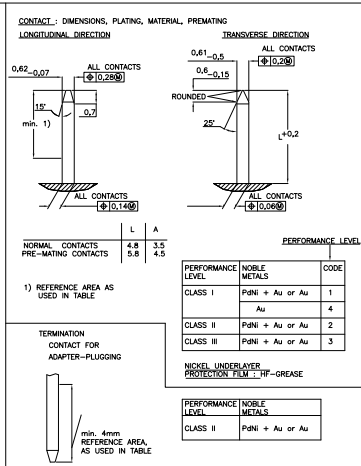

V42254-B1 \* \* \* - R \* \* \*

CODE FOR PERFORMANCE LEVEL

CODE FOR TERMINATION STYLE

STYLE, NO OF CONTACTS AND CONTACT ASSIGNMENT SEE PAGE 3

THIS DRAWING IS A CONTROLLED DOCUMENT. DATE: 01/07/99, DRAWN: [blank], CHECKED: [blank], APPROVED: [blank].

TE Connectivity

PIN ASSEMBLY EUROCARD TYPES G AND R AND SHORT VERSIONS

SIZE: A1, DATE: 01/07/99, DRAWING NO: 00779, G=9-1393501-4, REVISION: 1, SHEET: 2 OF 3, FILE: NTS

THIS DRAWING IS UNAPPROVED  
 ALL RIGHTS RESERVED