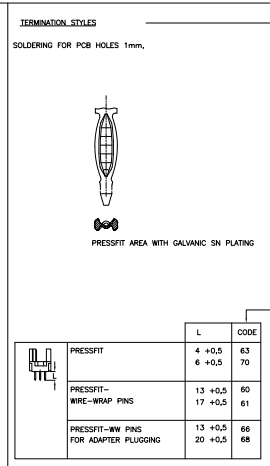

V42254-B1 \* \* \* - R \* \* \*

CODE FOR PERFORMANCE LEVEL

CODE FOR TERMINATION STYLE

STYLE, NO OF CONTACTS AND CONTACT ASSIGNMENT SEE PAGE 3

THIS DRAWING IS A CONTROLLED DOCUMENT. DATE: 01/07/99, DRAWN: [blank], CHECKED: [blank], APPROVED: [blank].

TE Connectivity

PIN ASSEMBLY EUROCARD TYPES G AND R AND SHORT VERSIONS

SIZE: A1, DATE: 01/07/99, DRAWING NO: 00779, G=9-1393501-4, REVISION: 1, SHEET: 2 OF 3, FILE: NTS

THIS DRAWING IS UNAPPROVED  
 ALL RIGHTS RESERVED