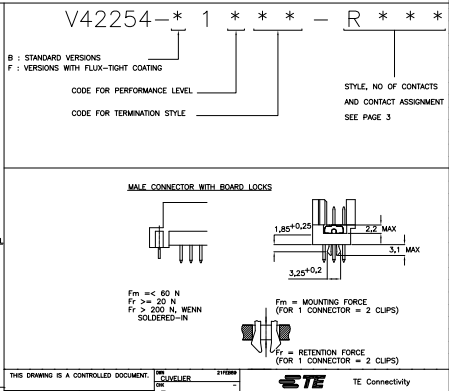

REV.	DATE	DESCRIPTION	BY	CHK
F5	EDR-08-031098			AEG/MCO
F6	EDR-10-032844			FK/MCO
F7	EDR-10-044503			FK/MCO