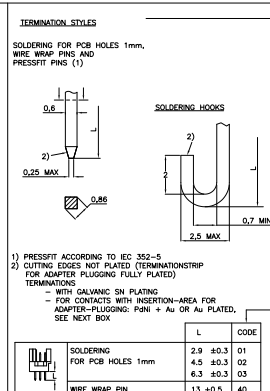

REV.	DATE	DESCRIPTION	BY	CHK
F5	EDR-08-031098			AEG/MCO
F6	EDR-10-032844			FK/MCO
F7	EDR-10-044503			FK/MCO