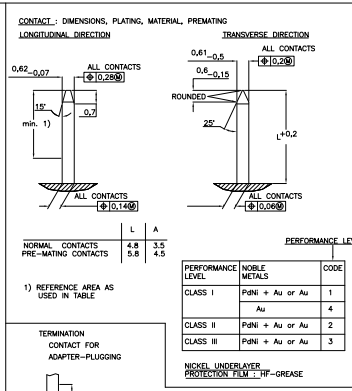

REV.	DATE	DESCRIPTION	BY	CHK
F5	EDR-08-031098			AEG/MCO
F6	EDR-10-032844			FK/MCO
F7	EDR-10-044503			FK/MCO