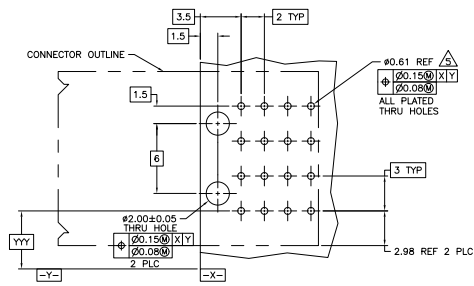

RECOMMENDED PCB HOLE LAYOUT

SCALE 10:1

POSITIONS LOADED WITH 10.90 REF CONTACTS	POSITIONS LOADED WITH 9.30 REF CONTACTS	POSITIONS LOADED WITH 7.68 REF CONTACTS	NO OF LOADED POSITIONS	PART NUMBER
-	C,D	A,B	4	120954-6
A,B	C,D	-	4	120954-5
A,D	-	B,C	4	120954-4
-	A,D	B,C	4	120954-3
A	B	C,D	4	120954-2
A,B,C,D	-	-	4	120954-1