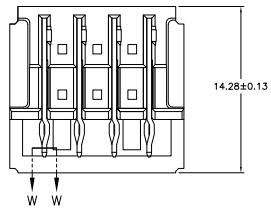

REV	DATE	DESCRIPTION	BY	APP'D
AD 00		REVISED PER EDD-11-005166		

1. △ MATERIAL: HOUSING: POLYESTER, GRAY, UL 94V-0.
     CONTACT: HIGH CURRENT COPPER ALLOY.
   - △ FINISH: CONTACT MATING AREA: 1.27μm MIN GOLD OR 0.08μm MIN GOLD OVER
     0.76μm MIN PALLADIUM-NICKEL.
     ACTION PIN AREA: 0.54μm MIN MATTE TIN PLATE,
     ALL OVER 1.27μm MIN NICKEL UNDERPLATE.
   - △ FINISH: CONTACT LUBRICATION WITH BELLCORE APPROVED
     LUBRICANT. TECHNICAL REFERENCE: TR-NWT-001217
     ISSUE 1, SEPT 1992.
   - △ THE 10.26±0.13 DIMENSION APPLIES IN THIS AREA.
   - △ REFERENCE APPLICATION SPEC 114-1103 FOR RECOMMENDED
     PLATED THRU HOLE DIAMETER AND PLATING THICKNESSES.
6. CURRENT RATING 16A/CONTACT PER PRODUCT SPEC 108-1651.