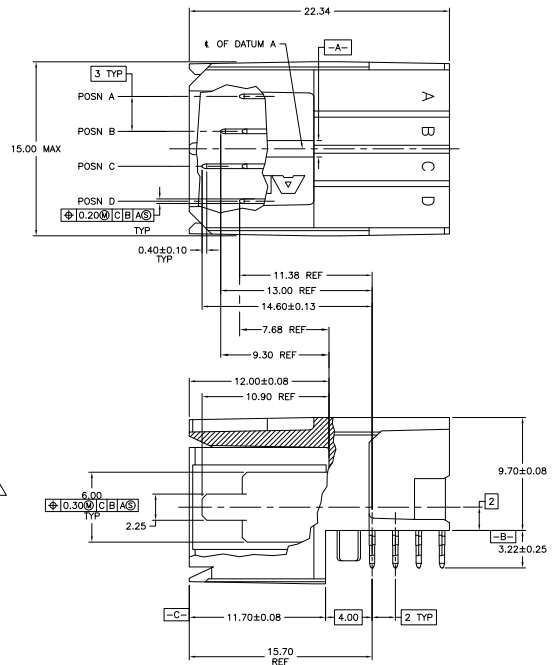

REV	DATE	DESCRIPTION	BY	APP'D
AD 00		REVISED PER EDD-11-005166		

1. △ MATERIAL: HOUSING: POLYESTER, GRAY, UL 94V-0.
     CONTACT: HIGH CURRENT COPPER ALLOY.
   - △ FINISH: CONTACT MATING AREA: 1.27μm MIN GOLD OR 0.08μm MIN GOLD OVER
     0.76μm MIN PALLADIUM-NICKEL.
     ACTION PIN AREA: 0.54μm MIN MATTE TIN PLATE,
     ALL OVER 1.27μm MIN NICKEL UNDERPLATE.
   - △ FINISH: CONTACT LUBRICATION WITH BELLCORE APPROVED
     LUBRICANT. TECHNICAL REFERENCE: TR-NWT-001217
     ISSUE 1, SEPT 1992.
   - △ THE 10.26±0.13 DIMENSION APPLIES IN THIS AREA.
   - △ REFERENCE APPLICATION SPEC 114-1103 FOR RECOMMENDED
     PLATED THRU HOLE DIAMETER AND PLATING THICKNESSES.
6. CURRENT RATING 16A/CONTACT PER PRODUCT SPEC 108-1651.