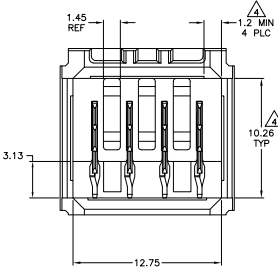

REV	DATE	DESCRIPTION	BY	APP'D
AD 00		REVISED PER EDD-11-005166		

1. △ MATERIAL: HOUSING: POLYESTER, GRAY, UL 94V-0.
     CONTACT: HIGH CURRENT COPPER ALLOY.
   - △ FINISH: CONTACT MATING AREA: 1.27μm MIN GOLD OR 0.08μm MIN GOLD OVER
     0.76μm MIN PALLADIUM-NICKEL.
     ACTION PIN AREA: 0.54μm MIN MATTE TIN PLATE,
     ALL OVER 1.27μm MIN NICKEL UNDERPLATE.
   - △ FINISH: CONTACT LUBRICATION WITH BELLCORE APPROVED
     LUBRICANT. TECHNICAL REFERENCE: TR-NWT-001217
     ISSUE 1, SEPT 1992.
   - △ THE 10.26±0.13 DIMENSION APPLIES IN THIS AREA.
   - △ REFERENCE APPLICATION SPEC 114-1103 FOR RECOMMENDED
     PLATED THRU HOLE DIAMETER AND PLATING THICKNESSES.
6. CURRENT RATING 16A/CONTACT PER PRODUCT SPEC 108-1651.