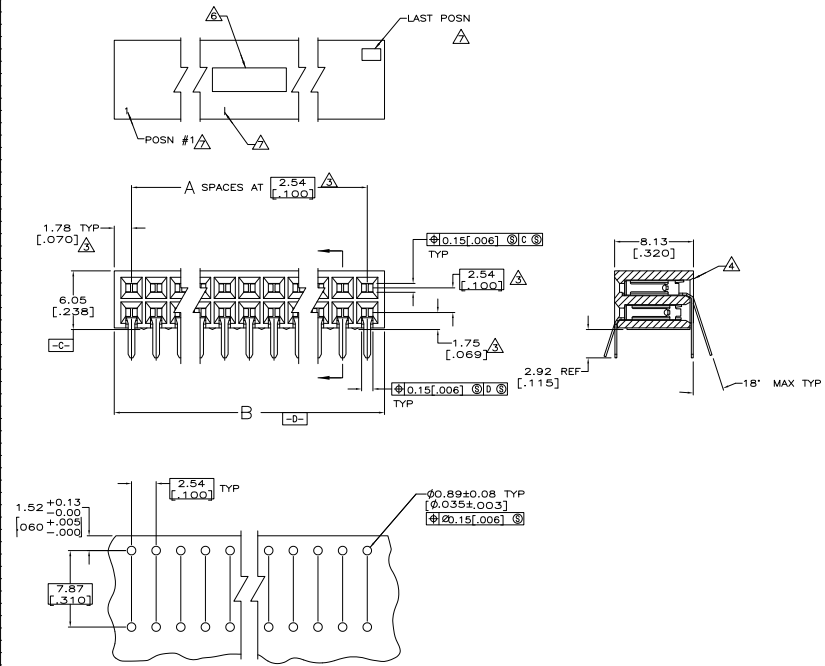

1. QUALITY CONFORMANCE INSPECTION PER MIL-C-55302 (GROUP A, B & C).
  2. PACKAGED PER MIL-C-55302
2. ▲ THESE DIMENSIONS PERTAIN TO CAVITY CENTERLINES ONLY, NOT TO CONTACT LOCATIONS.
   ▲ SLOT OPTIONAL AT INDICATED AREA OF HOUSING.
   ▲ CONTACTS: 0.00127[.000050] GOLD OVER 0.000762 TO 0.00381[.000030 TO .000150] NICKEL ENTIRE CONTACT.
   ▲ MARKED IN APPROX AREA SHOWN
   EXAMPLE: AMP, AMP PART NUMBER
   DATE CODE, MILITARY PART NUMBER
   HOUSINGS SMALLER THAN 20 POSITION ARE MARKED AS FOLLOWS:
   10 THRU 18 POSN - AMP, DATE CODE & MILITARY PART NUMBER.
   8, 6 AND 4 POSN - AMP TRADEMARKED ONLY (MAY BE ROTATED 90 TO FIT).
   ▲ CHARACTERS MARKED IN AREA SHOWN, EVERY FIFTH POSITION MARKED WITH A BAR
   B. MARKED "CSA" LOGO ON HOUSING.

MILITARY PART NUMBER	B	A	NO OF POSN	PART NUMBER	MILITARY PART NUMBER	B	A	NO OF POSN	PART NUMBER
M55302/128-DR1B	166.12	64	130	6-87962-4	M55302/128-BR1B	84.84	32	66	3-87962-2
M55302/128-DQ1B	163.56	63	128	6-87962-3	M55302/128-BQ1B	82.30	31	64	3-87962-1
M55302/128-DP1B	161.04	62	126	6-87962-2	M55302/128-BP1B	79.76	30	62	3-87962-0
M55302/128-DN1B	158.50	61	124	6-87962-1	M55302/128-BN1B	77.22	29	60	2-87962-9
M55302/128-DM1B	155.96	60	122	6-87962-0	M55302/128-BM1B	74.68	28	58	2-87962-8
M55302/128-DL1B	153.42	59	120	5-87962-9	M55302/128-BL1B	72.14	27	56	2-87962-7
M55302/128-DK1B	150.88	58	118	5-87962-8	M55302/128-BK1B	69.60	26	54	2-87962-6
M55302/128-DJ1B	148.34	57	116	5-87962-7	M55302/128-BJ1B	67.06	25	52	2-87962-5
M55302/128-DH1B	145.80	56	114	5-87962-6	M55302/128-BH1B	64.52	24	50	2-87962-4
M55302/128-DG1B	143.26	55	112	5-87962-5	M55302/128-BG1B	61.98	23	48	2-87962-3
M55302/128-DF1B	140.72	54	110	5-87962-4	M55302/128-BF1B	59.44	22	46	2-87962-2
M55302/128-DE1B	138.18	53	108	5-87962-3	M55302/128-BE1B	56.90	21	44	2-87962-1
M55302/128-DD1B	135.64	52	106	5-87962-2	M55302/128-BD1B	54.36	20	42	2-87962-0
M55302/128-DC1B	133.10	51	104	5-87962-1	M55302/128-BC1B	51.82	19	40	1-87962-9
M55302/128-DB1B	130.56	50	102	5-87962-0	M55302/128-BB1B	49.28	18	38	1-87962-8
M55302/128-DA1B	128.02	49	100	4-87962-9	M55302/128-BA1B	46.74	17	36	1-87962-7
M55302/128-CR1B	125.48	48	98	4-87962-8	M55302/128-AR1B	44.20	16	34	1-87962-6
M55302/128-CQ1B	122.94	47	96	4-87962-7	M55302/128-AQ1B	41.66	15	32	1-87962-5
M55302/128-CP1B	120.40	46	94	4-87962-6	M55302/128-AP1B	39.12	14	30	1-87962-4
M55302/128-CN1B	117.86	45	92	4-87962-5	M55302/128-AN1B	36.58	13	28	1-87962-3
M55302/128-CM1B	115.32	44	90	4-87962-4	M55302/128-AM1B	34.04	12	26	1-87962-2
M55302/128-CL1B	112.78	43	88	4-87962-3	M55302/128-AL1B	31.50	11	24	1-87962-1
M55302/128-CK1B	110.24	42	86	4-87962-2	M55302/128-AK1B	28.96	10	22	1-87962-0
M55302/128-CJ1B	107.70	41	84	4-87962-1	M55302/128-AJ1B	26.42	9	20	87962-9
M55302/128-CH1B	105.16	40	82	4-87962-0	M55302/128-AH1B	23.88	8	18	87962-8
M55302/128-CG1B	102.62	39	80	3-87962-9	M55302/128-AG1B	21.34	7	16	87962-7
M55302/128-CF1B	100.08	38	78	3-87962-8	M55302/128-AF1B	18.80	6	14	87962-6
M55302/128-CE1B	97.54	37	76	3-87962-7	M55302/128-AE1B	16.26	5	12	87962-5
M55302/128-CD1B	95.00	36	74	3-87962-6	M55302/128-AD1B	13.72	4	10	87962-4
M55302/128-CC1B	92.46	35	72	3-87962-5	M55302/128-AC1B	11.18	3	8	87962-3
M55302/128-CB1B	89.92	34	70	3-87962-4	M55302/128-AB1B	8.64	2	6	87962-2
M55302/128-CA1B	87.38	33	68	3-87962-3	M55302/128-AA1B	6.10	1	4	87962-1