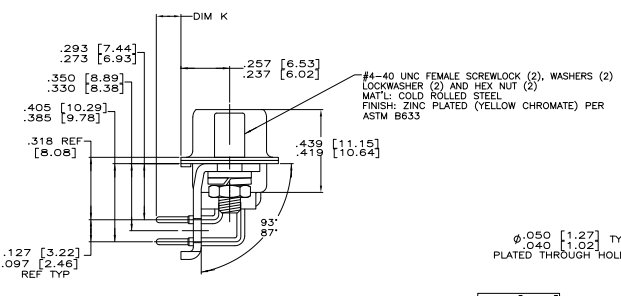

THIS DRAWING IS UNPUBLISHED
ALL RIGHTS RESERVED
© 2008 BY TYS ELECTRONICS CORPORATION

REV	DATE	DESCRIPTION	BY	CHK	APP
1					
2					
3					
4					
5					
6					
7					
8					

FINISH:
CONTACT BODY: NICKEL HARDENED GOLD PER ASTM-B-488 .000010 [0.0003] MIN THK OVER NICKEL .000050 [0.0013] THK PER QQ-N-290
CLIP: GOLD PER ASTM-B-488, IN CONTACT MATING AREA, .000050 [0.0013] MIN THK OVER NICKEL .000050 [0.0013] THK PER QQ-N-290
FINISH:
CONTACT BODY: BRIGHT TIN LEAD PER ASTM-B-571 .000050 [0.0130]-.000250 [0.0064] THK OVER NICKEL .000050 [0.0013]-.000150 [0.0038] THK PER QQ-N-290
CLIP: GOLD PER ASTM-B-488 .000050 [0.0013]-.000100 [0.0025] THK OVER NICKEL .000050 [0.0013]-.000150 [0.0038] THK PER QQ-N-290.

CONTACT FINISH	DIM K	DIM J	DIM H	DIM E	DIM D	DIM C	DIM B	DIM A	INSERT ARRANGEMENT	NO OF POSN	SHELL SIZE	AMP PLATE NO.
△	.176 [4.47]	.432 [10.97]	.769 [19.53]	.509 [12.93]	.316 [8.03]	.989 [25.12]	.648 [16.46]	1.228 [31.19]	MS18273-1	9	1	1218665-6
△	.136 [3.45]	.412 [10.46]	.749 [19.02]	.479 [12.17]	.306 [7.77]	.979 [24.87]	.638 [16.21]	1.198 [30.43]	MS18273-1	9	1	1218665-1