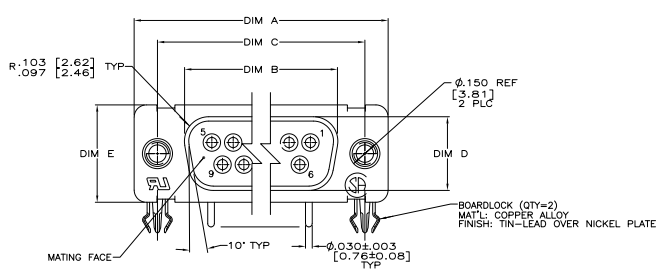

THIS DRAWING IS UNPUBLISHED
ALL RIGHTS RESERVED
© 2008 BY TYS ELECTRONICS CORPORATION

REV	DATE	DESCRIPTION	BY	CHK	APP
1					
2					
3					
4					
5					
6					
7					
8					

FINISH:
CONTACT BODY: NICKEL HARDENED GOLD PER ASTM-B-488 .000010 [0.0003] MIN THK OVER NICKEL .000050 [0.0013] THK PER QQ-N-290
CLIP: GOLD PER ASTM-B-488, IN CONTACT MATING AREA, .000050 [0.0013] MIN THK OVER NICKEL .000050 [0.0013] THK PER QQ-N-290
FINISH:
CONTACT BODY: BRIGHT TIN LEAD PER ASTM-B-571 .000050 [0.0130]-.000250 [0.0064] THK OVER NICKEL .000050 [0.0013]-.000150 [0.0038] THK PER QQ-N-290
CLIP: GOLD PER ASTM-B-488 .000050 [0.0013]-.000100 [0.0025] THK OVER NICKEL .000050 [0.0013]-.000150 [0.0038] THK PER QQ-N-290.

CONTACT FINISH	DIM K	DIM J	DIM H	DIM E	DIM D	DIM C	DIM B	DIM A	INSERT ARRANGEMENT	NO OF POSN	SHELL SIZE	AMP PLATE NO.
△	.176 [4.47]	.432 [10.97]	.769 [19.53]	.509 [12.93]	.316 [8.03]	.989 [25.12]	.648 [16.46]	1.228 [31.19]	MS18273-1	9	1	1218665-6
△	.136 [3.45]	.412 [10.46]	.749 [19.02]	.479 [12.17]	.306 [7.77]	.979 [24.87]	.638 [16.21]	1.198 [30.43]	MS18273-1	9	1	1218665-1