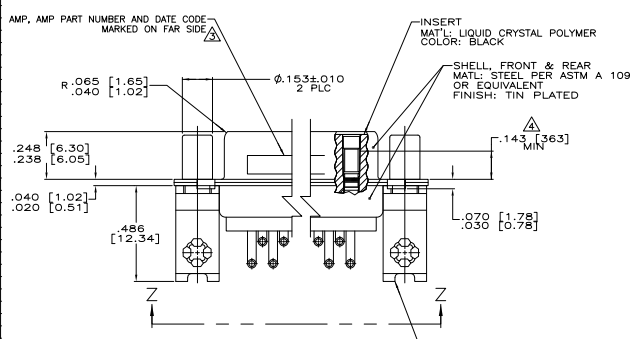

THIS DRAWING IS UNPUBLISHED
ALL RIGHTS RESERVED
© 2008 BY TYS ELECTRONICS CORPORATION

REV	DATE	DESCRIPTION	BY	CHK	APP
1					
2					
3					
4					
5					
6					
7					
8					

FINISH:
CONTACT BODY: NICKEL HARDENED GOLD PER ASTM-B-488 .000010 [0.0003] MIN THK OVER NICKEL .000050 [0.0013] THK PER QQ-N-290
CLIP: GOLD PER ASTM-B-488, IN CONTACT MATING AREA, .000050 [0.0013] MIN THK OVER NICKEL .000050 [0.0013] THK PER QQ-N-290
FINISH:
CONTACT BODY: BRIGHT TIN LEAD PER ASTM-B-571 .000050 [0.0130]-.000250 [0.0064] THK OVER NICKEL .000050 [0.0013]-.000150 [0.0038] THK PER QQ-N-290
CLIP: GOLD PER ASTM-B-488 .000050 [0.0013]-.000100 [0.0025] THK OVER NICKEL .000050 [0.0013]-.000150 [0.0038] THK PER QQ-N-290.

CONTACT FINISH	DIM K	DIM J	DIM H	DIM E	DIM D	DIM C	DIM B	DIM A	INSERT ARRANGEMENT	NO OF POSN	SHELL SIZE	AMP PLATE NO.
△	.176 [4.47]	.432 [10.97]	.769 [19.53]	.509 [12.93]	.316 [8.03]	.989 [25.12]	.648 [16.46]	1.228 [31.19]	MS18273-1	9	1	1218665-6
△	.136 [3.45]	.412 [10.46]	.749 [19.02]	.479 [12.17]	.306 [7.77]	.979 [24.87]	.638 [16.21]	1.198 [30.43]	MS18273-1	9	1	1218665-1