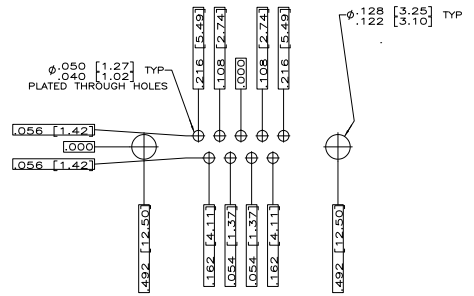

THIS DRAWING IS UNPUBLISHED
ALL RIGHTS RESERVED
© 2008 BY TYS ELECTRONICS CORPORATION

REV	DATE	DESCRIPTION	BY	CHK	APP
1					
2					
3					
4					
5					
6					
7					
8					

FINISH:
CONTACT BODY: NICKEL HARDENED GOLD PER ASTM-B-488 .000010 [0.0003] MIN THK OVER NICKEL .000050 [0.0013] THK PER QQ-N-290
CLIP: GOLD PER ASTM-B-488, IN CONTACT MATING AREA, .000050 [0.0013] MIN THK OVER NICKEL .000050 [0.0013] THK PER QQ-N-290
FINISH:
CONTACT BODY: BRIGHT TIN LEAD PER ASTM-B-571 .000050 [0.0130]-.000250 [0.0064] THK OVER NICKEL .000050 [0.0013]-.000150 [0.0038] THK PER QQ-N-290
CLIP: GOLD PER ASTM-B-488 .000050 [0.0013]-.000100 [0.0025] THK OVER NICKEL .000050 [0.0013]-.000150 [0.0038] THK PER QQ-N-290.

CONTACT FINISH	DIM K	DIM J	DIM H	DIM E	DIM D	DIM C	DIM B	DIM A	INSERT ARRANGEMENT	NO OF POSN	SHELL SIZE	AMP PLATE NO.
△	.176 [4.47]	.432 [10.97]	.769 [19.53]	.509 [12.93]	.316 [8.03]	.989 [25.12]	.648 [16.46]	1.228 [31.19]	MS18273-1	9	1	1218665-6
△	.136 [3.45]	.412 [10.46]	.749 [19.02]	.479 [12.17]	.306 [7.77]	.979 [24.87]	.638 [16.21]	1.198 [30.43]	MS18273-1	9	1	1218665-1