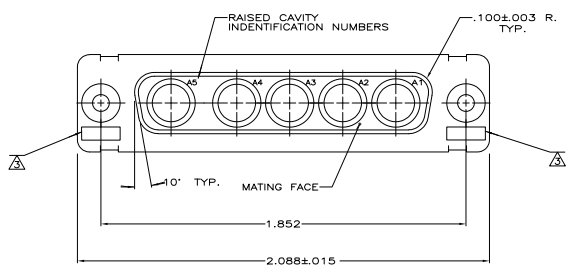

1. THIS RECEPTACLE WILL MATE WITH ANY SCS, SIZE 3 PLUG IN AMPLUMITE SERIES.
  2. USE FIVE SIZE 8 POWER OR COAX SOCKET CONTACTS. CONSULT PRODUCT ENGINEERING FOR MORE DETAILS.
- △△ UL/CSA DESIGNATION STAMPED IN THIS AREA. OPTIONAL.
  - △ AS SHOWN.
  - △ SAME AS P/N 212049-1 EXCEPT MATING FACE DESIGNED FOR BLINDMATE APPLICATION.
  - △ FINISH: CADMIUM PER QQ-P-416.
  - △ FINISH: ZINC PLATE PER ASTM-B-633 .000200-.000400 THK WITH SUPPLEMENTARY CHROMATE (Cr3+).

△△	5	5-212049-3
△△	5	212049-3
△△	5	212049-1

THIS DRAWING IS A CONTROLLED DOCUMENT.

DESIGNER	DATE	REV	BY
CHKD	1-27-81		
APP'D			
DATE			

RECEPTACLE ASSEMBLY, AMPLUMITE, SCS  
 SIZE 3, COAX. MIX/W/ FLOAT BUSHINGS

SIZE: A1 00779 Q=212049

CUSTOMER DRAWING