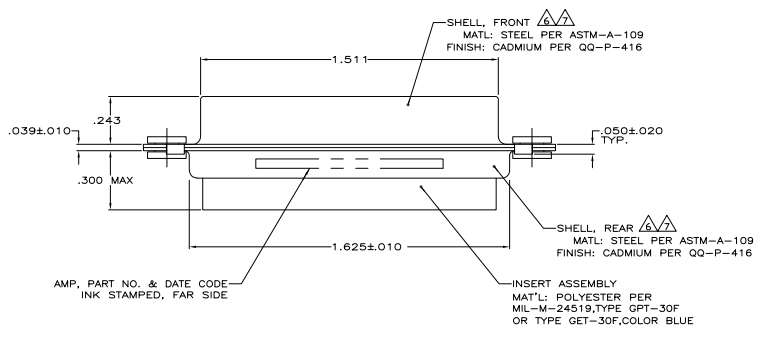

1. THIS RECEPTACLE WILL MATE WITH ANY SCS, SIZE 3 PLUG IN AMPLUMITE SERIES.
  2. USE FIVE SIZE 8 POWER OR COAX SOCKET CONTACTS. CONSULT PRODUCT ENGINEERING FOR MORE DETAILS.
- △△ UL/CSA DESIGNATION STAMPED IN THIS AREA. OPTIONAL.
  - △ AS SHOWN.
  - △ SAME AS P/N 212049-1 EXCEPT MATING FACE DESIGNED FOR BLINDMATE APPLICATION.
  - △ FINISH: CADMIUM PER QQ-P-416.
  - △ FINISH: ZINC PLATE PER ASTM-B-633 .000200-.000400 THK WITH SUPPLEMENTARY CHROMATE (Cr3+).

△△	5	5-212049-3
△△	5	212049-3
△△	5	212049-1

THIS DRAWING IS A CONTROLLED DOCUMENT.

DESIGNER	DATE	REV	BY
CHKD	1-27-81		
APP'D			
DATE			

RECEPTACLE ASSEMBLY, AMPLUMITE, SCS  
 SIZE 3, COAX. MIX/W/ FLOAT BUSHINGS

SIZE: A1 00779 Q=212049

CUSTOMER DRAWING