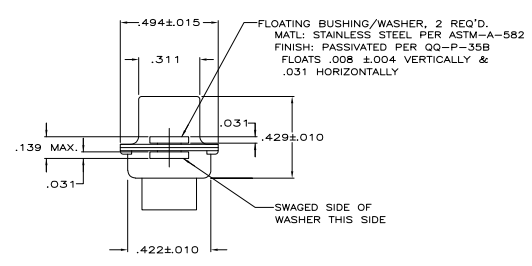

1. THIS RECEPTACLE WILL MATE WITH ANY SCS, SIZE 3 PLUG IN AMPLUMITE SERIES.
  2. USE FIVE SIZE 8 POWER OR COAX SOCKET CONTACTS. CONSULT PRODUCT ENGINEERING FOR MORE DETAILS.
- △△ UL/CSA DESIGNATION STAMPED IN THIS AREA. OPTIONAL.
  - △ AS SHOWN.
  - △ SAME AS P/N 212049-1 EXCEPT MATING FACE DESIGNED FOR BLINDMATE APPLICATION.
  - △ FINISH: CADMIUM PER QQ-P-416.
  - △ FINISH: ZINC PLATE PER ASTM-B-633 .000200-.000400 THK WITH SUPPLEMENTARY CHROMATE (Cr3+).

△△	5	5-212049-3
△△	5	212049-3
△△	5	212049-1

THIS DRAWING IS A CONTROLLED DOCUMENT.

DESIGNER	DATE	REV	BY
CHKD	1-27-81		
APP'D			
DATE			

RECEPTACLE ASSEMBLY, AMPLUMITE, SCS  
 SIZE 3, COAX. MIX/W/ FLOAT BUSHINGS

SIZE: A1 00779 Q=212049

CUSTOMER DRAWING