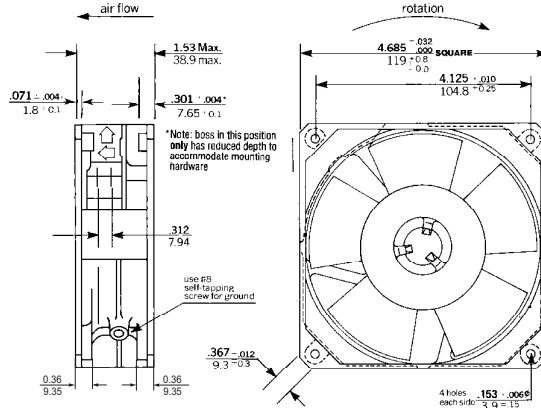

### Life expectancy

L-10 LIFE AT 40°C:

50 000 hours (Sleeve bearings)

80 000 hours (Ball bearings)

### AC Motor

Electrical protection: impedance protected

Housing material: zamak

Impeller material: plastic UL 94 V0

Weight: 0,725 kg

### Available with:

- flying leads
- speed sensor

Part number	Nominal voltage	Airflow	Noise level	Nominal speed	Frequency	Phases	Capacitor	Input power	Nominal current	Starting current	Bearing system	Connection type	Operating temperature		
	V	l/s	dB(A)	RPM	Hz		µF	W	mA	mA	Ball Sleeve	Leads Terminals	Min. °C	Max. °C	
125XL0282010	115	25	30	1600	50	1		12	135	145	X		X	-10	70
		27	32	1750	60	1		10	115	125	X		X	-10	70
125XL0281010	208-240	25	30	1600	50	1		12	75	90	X		X	-10	70
		27	32	1750	60	1		10	65	75	X		X	-10	70
125LG0282010	115	35	38	2200	50	1		16	200	260	X		X	-10	70
		40	40,5	2500	60	1		13	160	220	X		X	-10	70
125LG0281010	208-240	35	38	2200	50	1		18	110	140	X		X	-10	70
		40	40,5	2500	60	1		15	90	120	X		X	-10	70
125XR0282090	115	44	44	2800	50	1		16	200	310	X		X	-10	70
		53	48	3200	60	1		15	180	260	X		X	-10	70
125XR2282090	115	44	43	2750	50	1		16	200	310		X	X	-10	55
		51,5	47,5	3250	60	1		15	180	260		X	X	-10	55
125XR0281090	208-240	44	44	2800	50	1		18	125	170	X		X	-10	70
		53	48	3200	60	1		15	105	150	X		X	-10	70
125XR2281090	208-240	44	43	2750	50	1		18	125	170		X	X	-10	55
		51,5	47,5	3250	60	1		15	105	150		X	X	-10	55

\* 125LG & 125XL also available with sleeve bearings: P/N: 125LG2282010 (115V); 125LG2281090 (208-240V); 125XL2282030 (115V); 125XL2281030 (208-240V)

**Additional versions:** Dual voltage 115V-230V  
Shock & vibration protected - salt spray protected -  
Wide temperature range - sleeve bearings - marine specifications