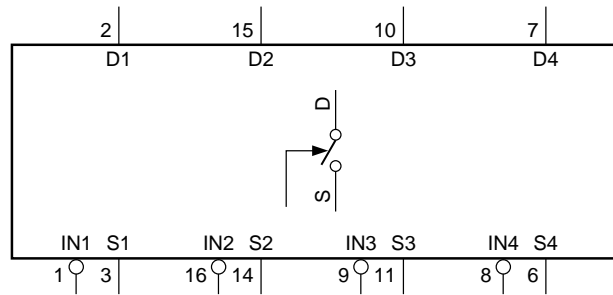

C-MOS QUAD SPST ANALOG SWITCH

—TOP VIEW—

D1 - D4 : DRAIN
S1 - S4 : SOURCE
SPST : SINGLE-POLE, SINGLE-THROW

IN	SWITCH
0	ON
1	OFF

0 : LOW LEVEL

1 : HIGH LEVEL