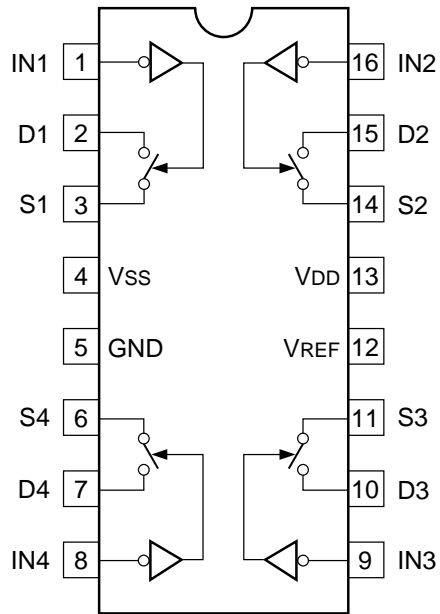

C-MOS QUAD SPST ANALOG SWITCH

—TOP VIEW—

D1 - D4 : DRAIN
S1 - S4 : SOURCE
SPST : SINGLE-POLE, SINGLE-THROW

IN	SWITCH
0	ON
1	OFF

0 : LOW LEVEL

1 : HIGH LEVEL