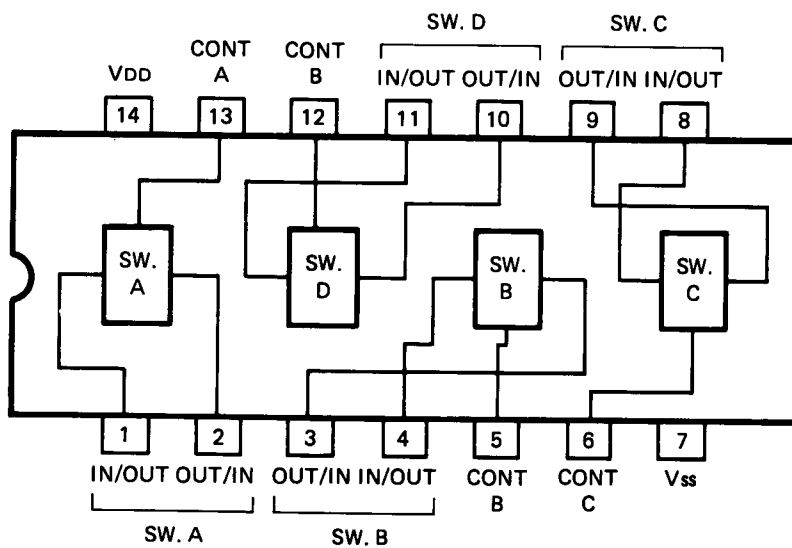

INTEGRATED CIRCUIT BLOCK DIAGRAM

FUNCTION ANALOG SWITCH IC LC 7815 H

TAPE INPUT ANALOG SWITCH IC LC 4066 B

SCHEMATIC DIAGRAM