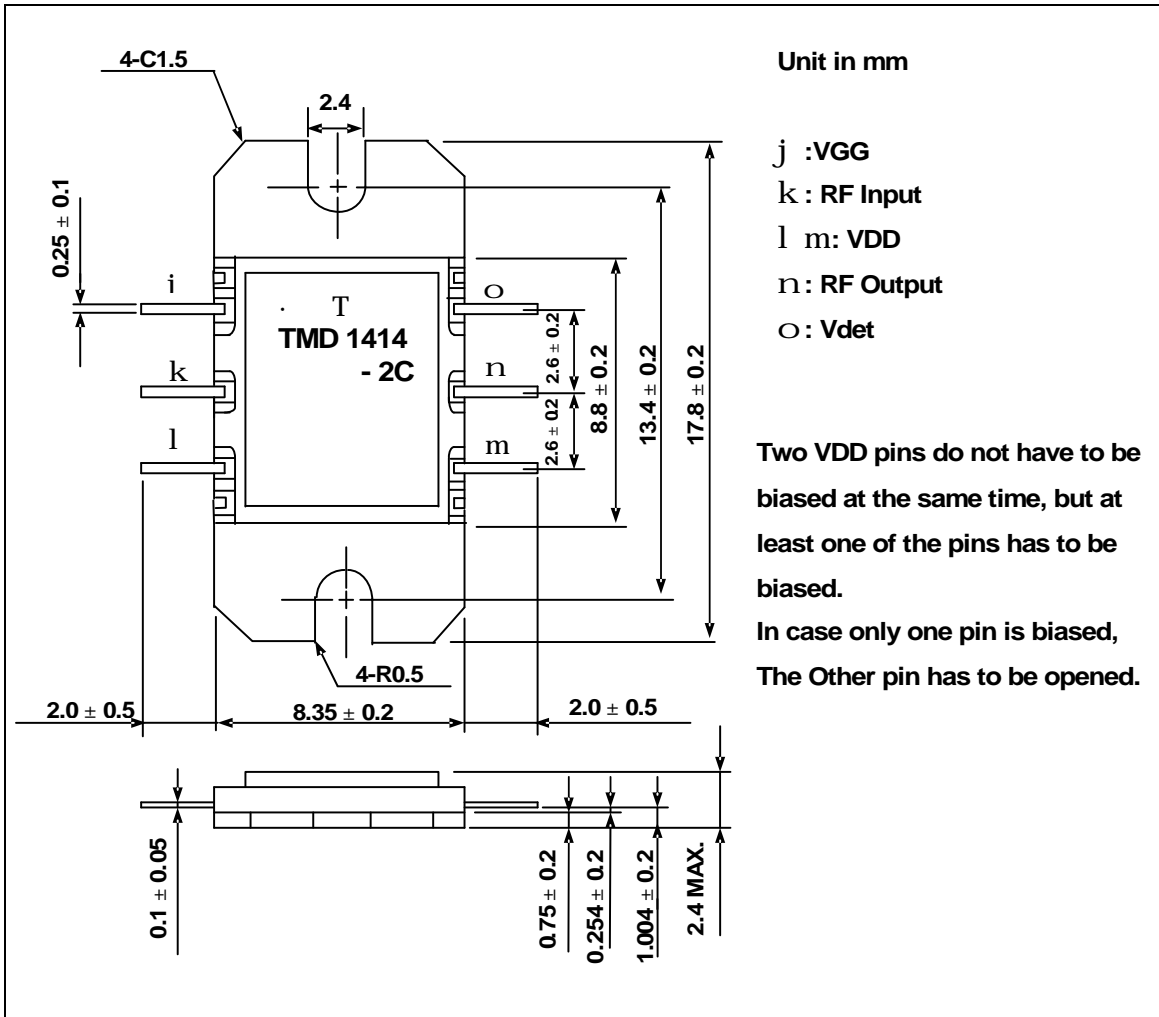

**PACKAGE OUTLINE (7-BA15A)**

**Recommended Bias Configuration**