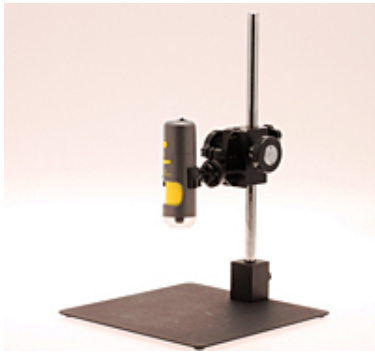

Item # 26700-214, Mighty Scope Stand with Fine Adjustment

\$139.00

Mighty Scope Stand with Fine Adjustment

- This stand allows you make fine adjustments. Invaluable when you need to fine focus on the object being viewed.
- Base dimensions: 200 x 200mm (7.875" x 7.875")
- Post height: 300mm (11.80")
- Fine adjustment travel: 41.28mm (1.625")

SPECIFICATIONS

Length	200 mm
Width	200 mm
Height	300 mm
Weight	1.1 lb