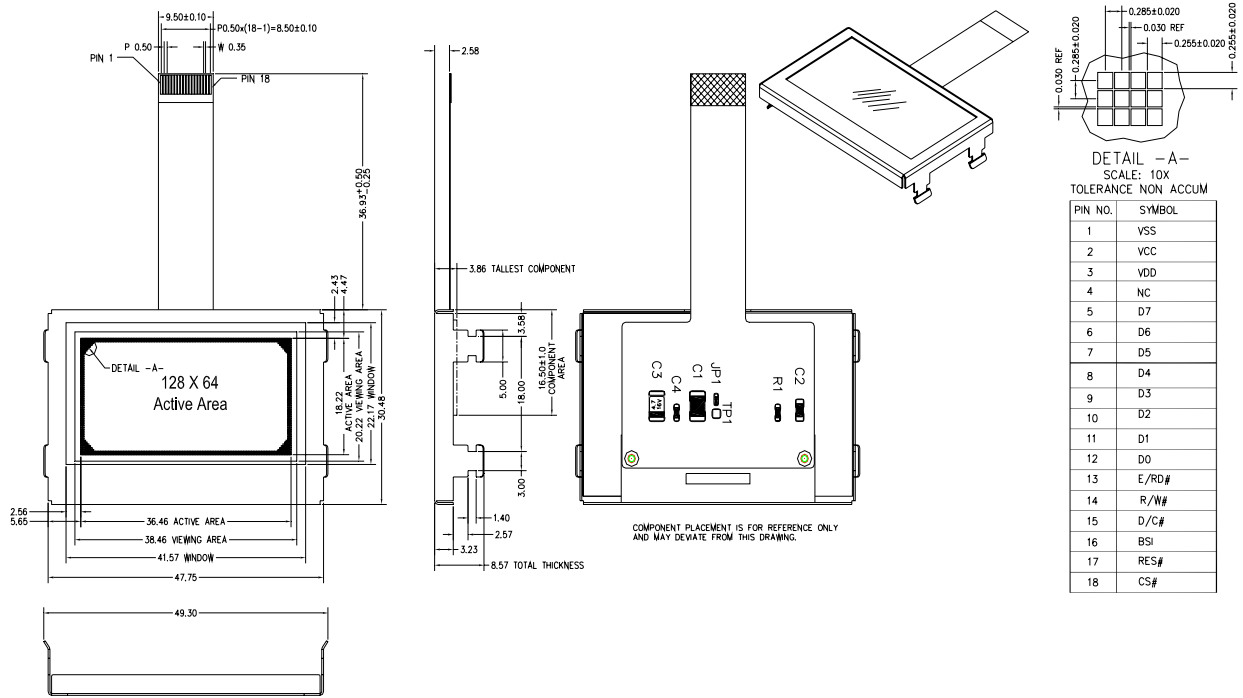

## Specifications

<b>Display Format</b>	128 Columns x 64 Rows				
<b>Diagonal</b>	1.6 inch				
<b>Pixel Pitch</b>	0.285 (W) x 0.285 (H) mm				
<b>Color, Luminance &amp; lifetime</b>	Color	CIE x	CIE y	Cd/m <sup>2</sup>	Lifetime hrs, 25°C
	Elegance Yellow	0.46	0.54	100	40K
				150	10K
	Lime Green	0.37	0.62	100	10K
Tiger Orange	0.63	0.37	60	10K	
<b>Grayscale</b>	4 bit				
<b>Active Area</b>	36.46 (W) X 18.22 (H) mm				
<b>Module Size</b>	47.75 (W) X 30.48 (H) X 3.83* mm (T) *including bezel				
<b>Viewing Angle</b>	180°				
<b>Contrast Ratio</b>	2000:1 dark ambient				
<b>Temperature</b>	-30°C to 70°C				
<b>Logic Voltage</b>	2.4V – 3.5V				
<b>Supply Voltage</b>	12V				
<b>Power Cons.</b>	0.05 mW (sleep mode)				
<b>Interface</b>	Parallel/Serial				
<b>Driver</b>	SSD0323				
<b>Weight</b>	8.8g typical				

# Mechanical Dimensions and Pin Description