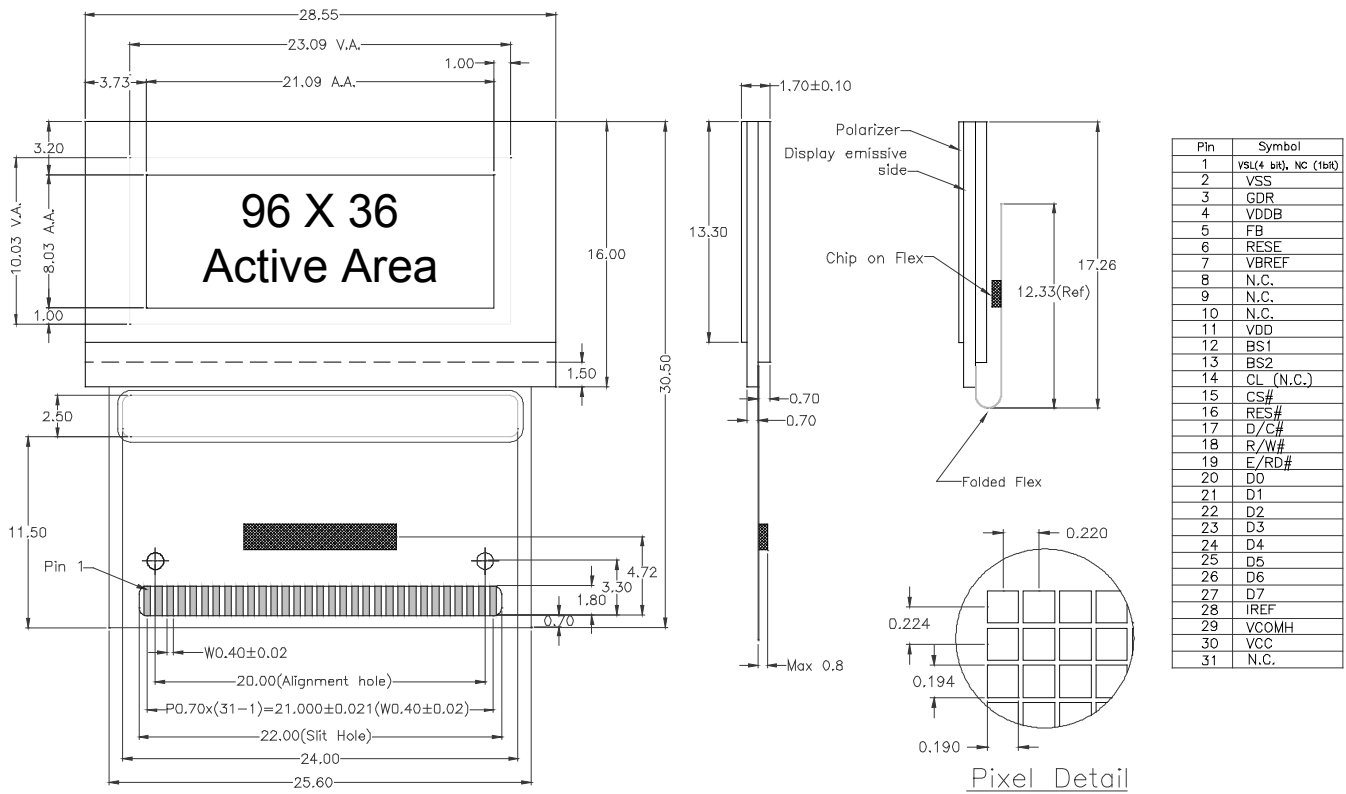

## Specifications

Display Format	96 Columns x 36 Rows				
Diagonal	1.0 inch				
Pixel Pitch	0.22 mm x 0.22 mm				
Color, Luminance & Lifetime	Color On Demand	CIE x	CIE y	cd/m <sup>2</sup>	Lifetime hrs, 25°C
	Elegance Yellow	0.46	0.54	100/200*	40K/10K*
	Lime Green	0.37	0.62	120	10K
	Tiger Orange	0.63	0.37	50	10K
	Galaxy White	0.25	0.25	60	TBA
	Ocean Blue	0.14	0.17	30	TBA
Grayscale	1 or 4 bit				
Active Area	21.1 (W) X 8.0 (H) mm				
Module Size	28.6 (W) X 17.26 (H) X 1.7 (T) mm TAB FOLDED				
Viewing Angle	180°				
Contrast Ratio	2000:1 dark ambient				
Temperature	-30°C to +70°C Operating				
Voltage	2.4 V– 3.5V (Logic) 12V typical (OLED Supply)				
Power	0.05 mW (Sleep Mode)				
Interface	Parallel or Serial (SPI, I <sup>2</sup> C), TAB interconnect				
Driver	SSD0303 (1-bit), SSD0323 (4-bit) on TAB				
Weight	1.6g nominal				

# Mechanical Dimensions and Pin Description