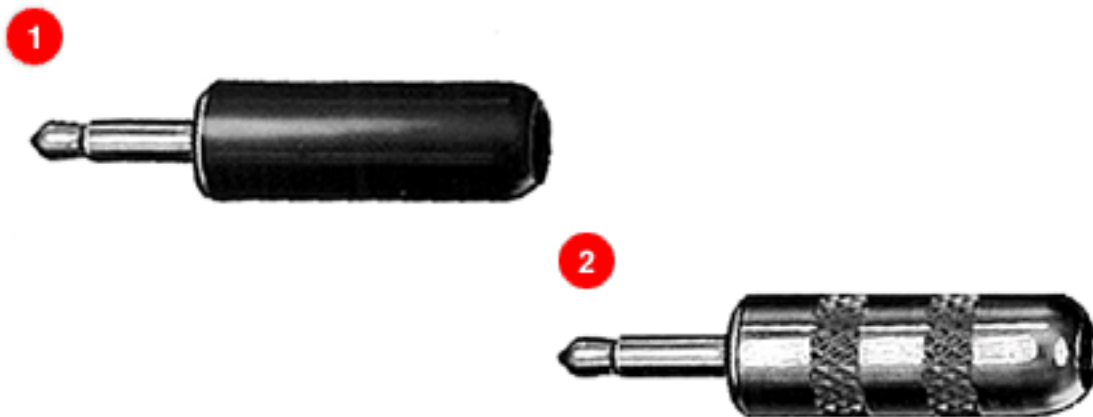

Switchcraft®

[Previous Page](#) | [Return to Index](#) | [Next Page](#)

.141 MINIATURE PHONE PLUGS

1. Number 750

2. Number 780

[click here to download a schematic drawing](#)

(you will need to have Adobe Acrobat installed on your system to do this)

FEATURES

* Miniature 2-conductor Phone Plug for use with Switchcraft Tini-Jax® miniature phone jacks. About 1/2 the size of Switchcraft Littel-Plug® phone plug. Average net weight, 1/8 ounce.

* Various terminal combinations:

(a) Dual purpose sleeve terminal may be clamped over metal braid or shielded cables; provides cable anchor.