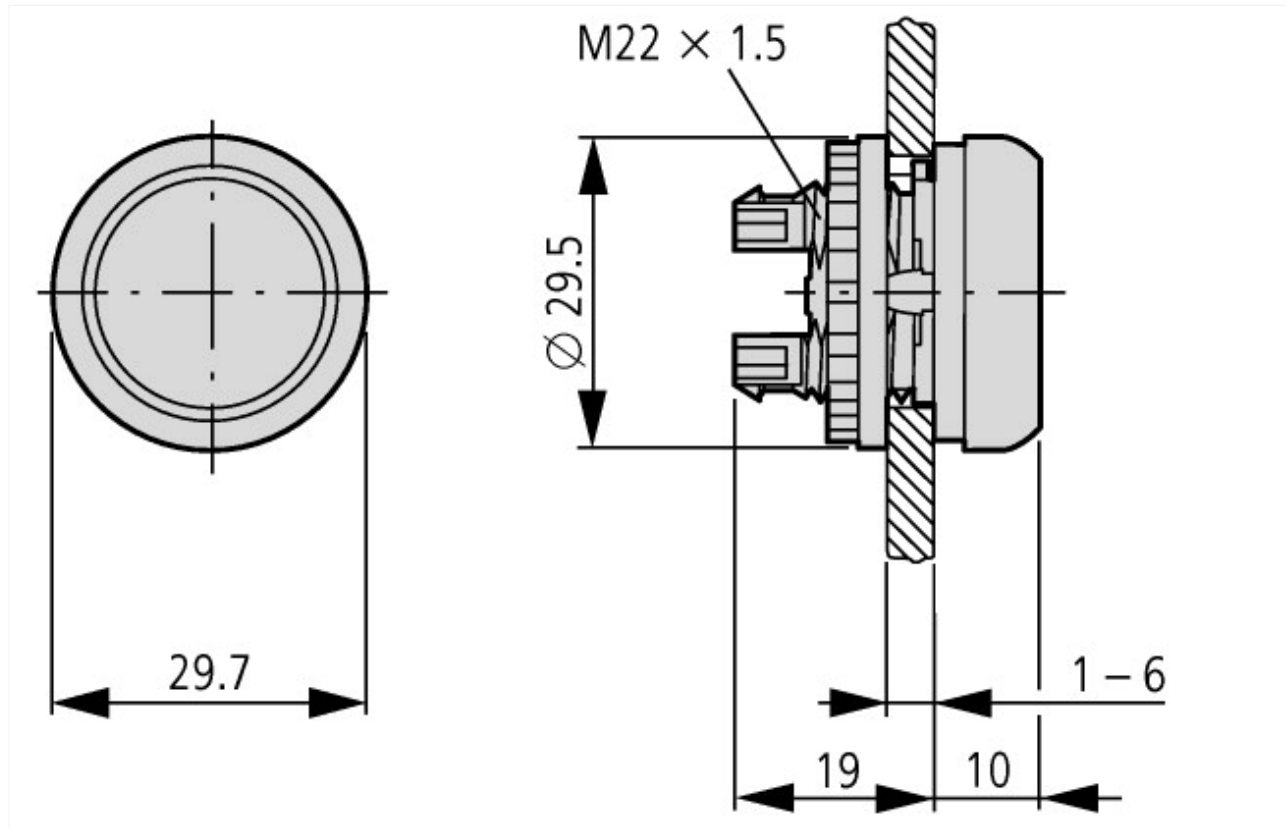

### Program

Range			RMQ-Titan (drilling dimensions 22.5 mm)
Basic function			Illuminated pushbutton actuators
Single unit/Complete unit			Single unit
Design			Flush
Function			momentary
Colour			
Button plate			
Protection type			IP67, IP69K
Front ring			Front ring: titanium
Connection to SmartWire-DT			yes

### Technical data according to ETIM 4.0

Lens design			Round
Number of locations			1
Protection type (IP), at front			IP67
Momentary			YES
Color button			green
Hole diameter		mm	22
Width of opening		mm	22
Design of button			flush

Color bezel		Chrome
With bezel		YES
Height meter opening	mm	6
Switching function latching		No
Suitable for illumination		YES
Material front ring		Insulated material

## Dimensions