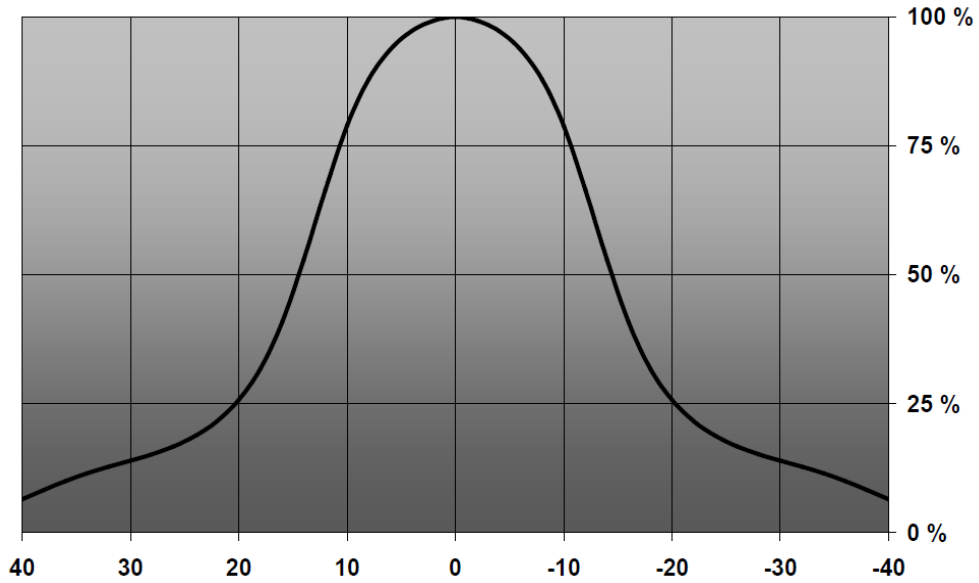

Measurement data

Relative Intensity of CA11401_Britney-M