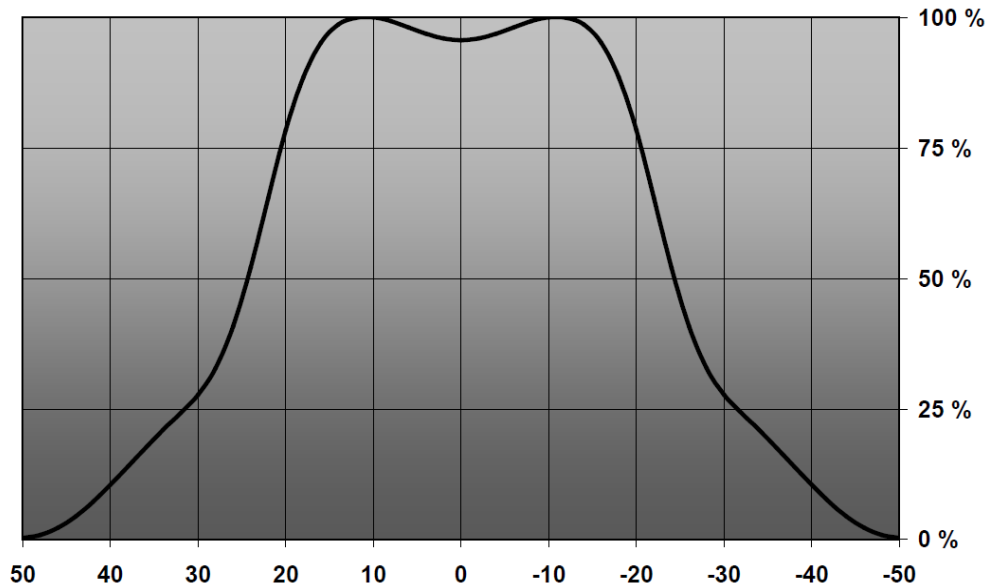

## Measurement data

Relative Intensity of CA11401\_Britney-M

Relative Intensity of CA11402\_Britney-W

EULUMDAT & IES FILES AVAILABLE BY REQUEST

© Ledil Oy – PRELIMINARY - Subject to change without prior notice