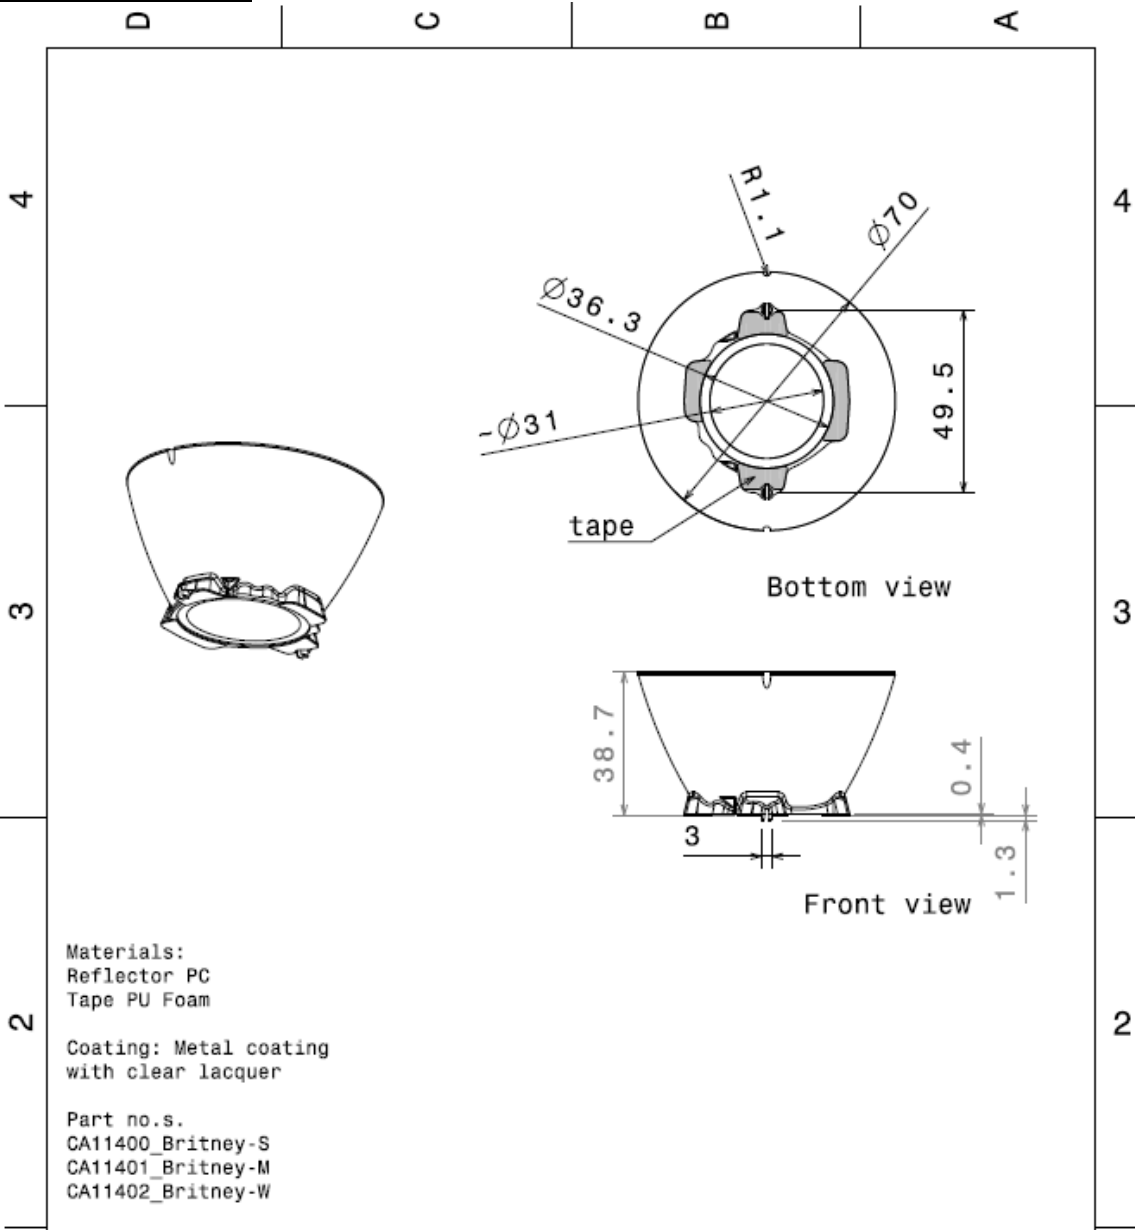

DRAWINGS

Materials:
Reflector PC
Tape PU Foam

Coating: Metal coating
with clear lacquer

Part no.s.
CA11400_Britney-S
CA11401_Britney-M
CA11402_Britney-W

This drawing is our property. It can't be reproduced or communicated without our written agreement.		Ledil Oy Tehdaskatu 13 FIN-24100 SALO Finland	
DRAWING TITLE		Datasheet Britney-series reflector Assy	
DRAWN BY pv	DATE 27.04.2010	SIZE A4	DRAWING NUMBER
CHECKED BY pv	DATE 17.03.2010	SCALE 2:3	REV 1
DESIGNED BY ol	DATE 17.03.2010	WEIGHT (g)	SHEET 1/1

© Ledil Oy - PRELIMINARY - Subject to change without prior notice