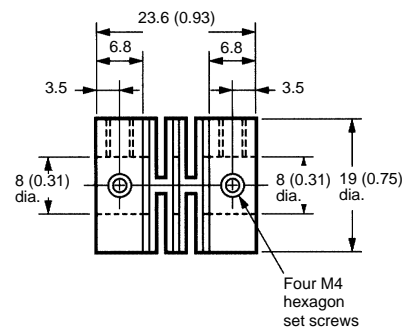

SHAFT COUPLERS

All shaft couplers are made of glass-filled polybutadiene terephthalate (PBT).

Applicable encoder models	Status	Part number
E6A2	Replacement part	E69-C04B
E6B2, E6C2-C, E6D, E6CP, E6G E6CP-AG5C-C	Replacement part Accessory, order separately	E69-C06B, E69-C08B E69-C06M
E6F-AB3C E6F-AB3C-C, E6F-AG5C-C	Replacement part Accessory, order separately	E69-C10B
E6B2, E6C2-C, E6D, E6CP, E6G	Accessory, order separately	E69-C68B
E6CP-AG5C-C	Accessory, order separately	E69-C610B

Dimensions

Unit: mm (inch)

E69-C04B

E69-C06B

E69-C08B

E69-C10B

E69-C68B

E69-C610B

E69-C06M