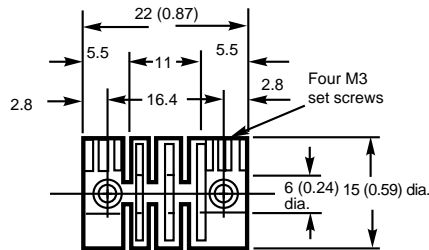

SHAFT COUPLERS

All shaft couplers are made of glass-filled polybutadiene terephthalate (PBT).

Applicable encoder models	Status	Part number
E6A2	Replacement part	E69-C04B
E6B2, E6C2-C, E6D, E6CP, E6G E6CP-AG5C-C	Replacement part Accessory, order separately	E69-C06B, E69-C08B E69-C06M
E6F-AB3C E6F-AB3C-C, E6F-AG5C-C	Replacement part Accessory, order separately	E69-C10B
E6B2, E6C2-C, E6D, E6CP, E6G	Accessory, order separately	E69-C68B
E6CP-AG5C-C	Accessory, order separately	E69-C610B

Dimensions

Unit: mm (inch)

E69-C04B

E69-C06B

E69-C08B

E69-C10B

E69-C68B

E69-C610B

E69-C06M