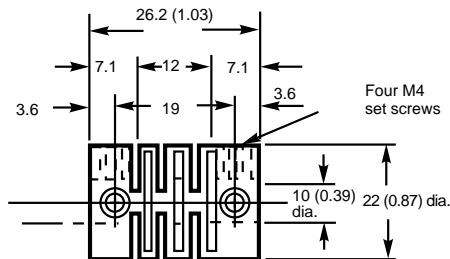

SHAFT COUPLERS

All shaft couplers are made of glass-filled polybutadiene terephthalate (PBT).

Applicable encoder models	Status	Part number
E6A2	Replacement part	E69-C04B
E6B2, E6C2-C, E6D, E6CP, E6G E6CP-AG5C-C	Replacement part Accessory, order separately	E69-C06B, E69-C08B E69-C06M
E6F-AB3C E6F-AB3C-C, E6F-AG5C-C	Replacement part Accessory, order separately	E69-C10B
E6B2, E6C2-C, E6D, E6CP, E6G	Accessory, order separately	E69-C68B
E6CP-AG5C-C	Accessory, order separately	E69-C610B

Dimensions

Unit: mm (inch)

E69-C04B

E69-C06B

E69-C08B

E69-C10B

E69-C68B

E69-C610B

E69-C06M