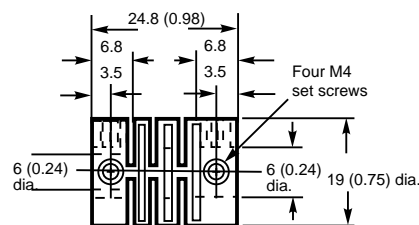

SHAFT COUPLERS

All shaft couplers are made of glass-filled polybutadiene terephthalate (PBT).

Applicable encoder models	Status	Part number
E6A2	Replacement part	E69-C04B
E6B2, E6C2-C, E6D, E6CP, E6G E6CP-AG5C-C	Replacement part Accessory, order separately	E69-C06B, E69-C08B E69-C06M
E6F-AB3C E6F-AB3C-C, E6F-AG5C-C	Replacement part Accessory, order separately	E69-C10B
E6B2, E6C2-C, E6D, E6CP, E6G	Accessory, order separately	E69-C68B
E6CP-AG5C-C	Accessory, order separately	E69-C610B

Dimensions

Unit: mm (inch)

E69-C04B

E69-C06B

E69-C08B

E69-C10B

E69-C68B

E69-C610B

E69-C06M