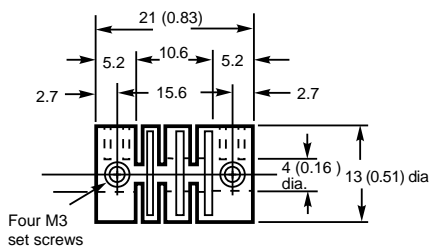

SHAFT COUPLERS

All shaft couplers are made of glass-filled polybutadiene terephthalate (PBT).

Applicable encoder models	Status	Part number
E6A2	Replacement part	E69-C04B
E6B2, E6C2-C, E6D, E6CP, E6G E6CP-AG5C-C	Replacement part Accessory, order separately	E69-C06B, E69-C08B E69-C06M
E6F-AB3C E6F-AB3C-C, E6F-AG5C-C	Replacement part Accessory, order separately	E69-C10B
E6B2, E6C2-C, E6D, E6CP, E6G	Accessory, order separately	E69-C68B
E6CP-AG5C-C	Accessory, order separately	E69-C610B

Dimensions

Unit: mm (inch)

E69-C04B