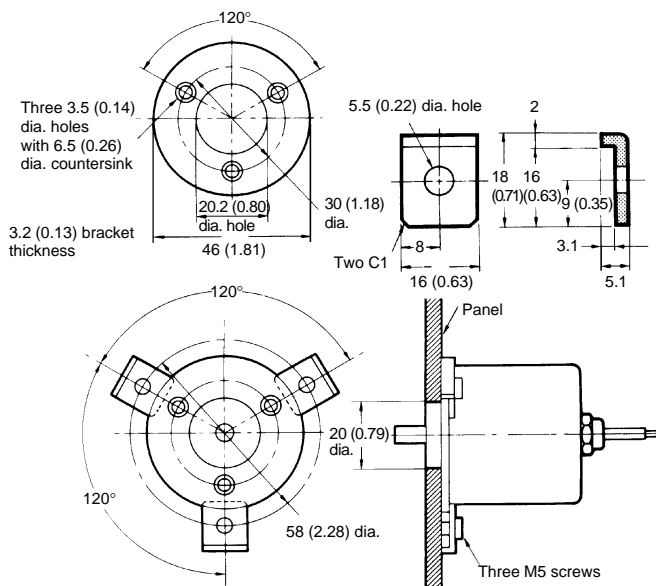

E69-FBA-02