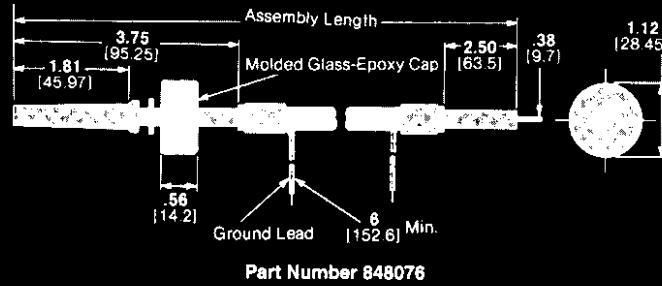

**Shielded Single End Lead Assemblies**

Assembly Length	Part Number
12.0 304.8	1-848076-1
18.0 457.2	848076-5
24.0 609.6	848076-1
36.0 914.4	848076-8*
48.0 1219.2	848076-3
360.0 9144.0	2-848076-1
16.25 412.8	2-848076-2
29.75 755.7	2-848076-3
20.25 514.4	2-848076-4
21.75 552.5	2-848076-5
16.25 412.8	2-848076-6

All leads are shielded and glass braid covered.  
\*Two ground leads each 7' long.

**Shielded Double End Lead Assemblies**

Assembly Length	Part Number
12.0 304.8	848077-4
24.0 609.6	848077-1
48.0 1219.2	848077-3