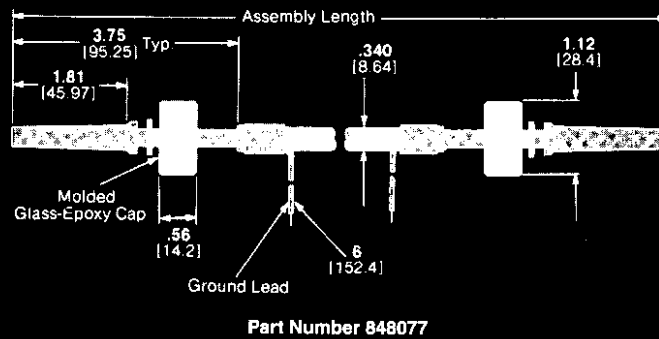

**Shielded Single End Lead Assemblies**

Assembly Length	Part Number
12.0 304.8	1-848076-1
18.0 457.2	848076-5
24.0 609.6	848076-1
36.0 914.4	848076-8*
48.0 1219.2	848076-3
360.0 9144.0	2-848076-1
16.25 412.8	2-848076-2
29.75 755.7	2-848076-3
20.25 514.4	2-848076-4
21.75 552.5	2-848076-5
16.25 412.8	2-848076-6

All leads are shielded and glass braid covered.  
\*Two ground leads each 7' long.

**Shielded Double End Lead Assemblies**

Assembly Length	Part Number
12.0 304.8	848077-4
24.0 609.6	848077-1
48.0 1219.2	848077-3