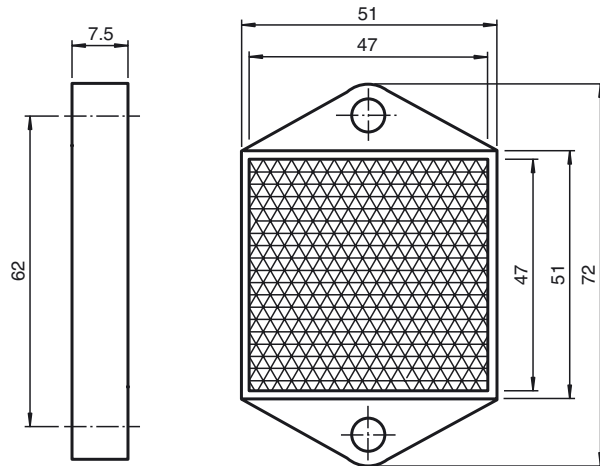

### Model Number

**REF-H51x72**

Reflector, rectangular 51 mm x 72 mm,  
mounting holes

### Dimensions

#### Mechanical specifications

Material PMMA

Dimensions 51 mm x 72 mm x 7.5 mm

Mounting mounting holes