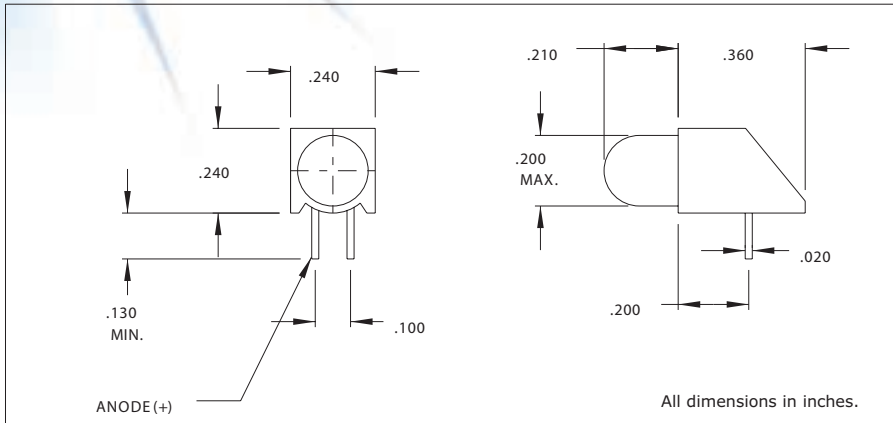

**5300 Series T-1 3/4 Right Angle LED Assembly**  
**DESCRIPTION AND FEATURES**

**Features**

- Block mounting height and spacing alignment saves assembly cost and time.
- Full range of brightness.
- Available with built-in resistor chip to eliminate the need for external resistor, operates off 5V or 12V supply.
- TTL compatible
- Standoffs prevent flux entrapment.