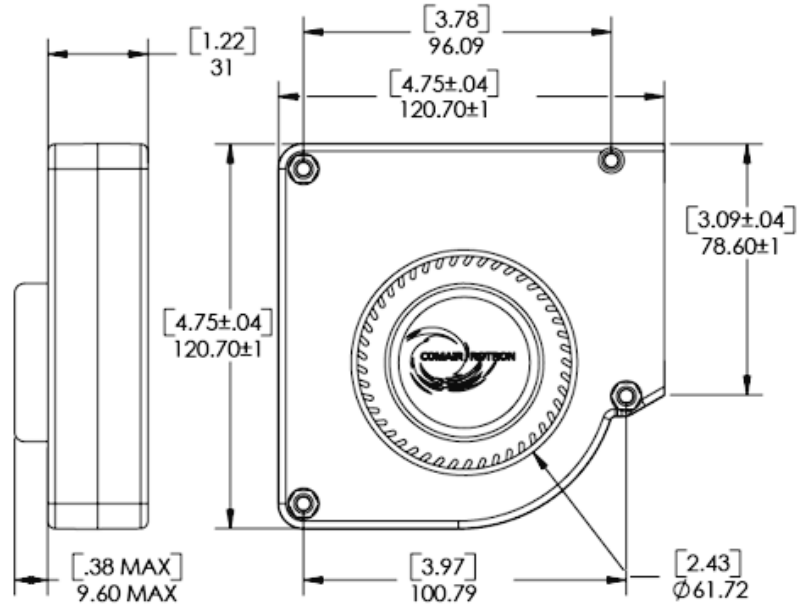

### Mechanical Specifications

Dimensions:	4.8 x 4.8 x 1.2 in
Weight	9.9 oz
Max Airflow @ 0 in H <sub>2</sub> O	26.0 CFM
Max Pressure @ 0 CFM	0.870 in H <sub>2</sub> O
Noise	51.2 dBA

Detailed Drawing

Printer-Friendly Datasheet

### Mechanical Drawing