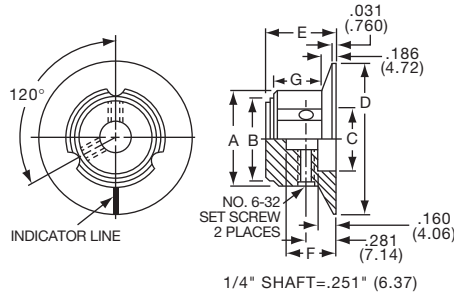

Tyco		3 Flute Design with Aluminum Skirt and Indicator Line							
Electronics	Alcoswitch	Color	A	B	C	D	E	F	G
1437623-3	KS500A1/8	Natural	.500(12.7)	.430(10.9)	.360(9.14)	.750(19.1)	.620(15.8)	.510(13.0)	.430(10.9)
1437623-2	KS500A1/4	Natural	.500(12.7)	.430(10.9)	.360(9.14)	.750(19.1)	.620(15.8)	.510(13.0)	.430(10.9)
1437623-5	KS500B1/8	Black	.500(12.7)	.430(10.9)	.360(9.14)	.750(19.1)	.620(15.8)	.510(13.0)	.430(10.9)
1437623-4	KS500B1/4	Black	.500(12.7)	.430(10.9)	.360(9.14)	.750(19.1)	.620(15.8)	.510(13.0)	.430(10.9)
1437623-6	KS700A1/4	Natural	.750(19.0)	.650(16.5)	.590(14.9)	1.12(28.4)	.620(15.8)	.510(13.0)	.430(10.9)
1437623-7	KS700B1/4	Black	.750(19.0)	.650(16.5)	.590(14.9)	1.12(28.4)	.620(15.8)	.510(13.0)	.430(10.9)
1437623-8	KS900A1/4	Natural	.940(23.9)	.820(20.8)	.710(18.0)	1.40(35.6)	.620(15.8)	.510(13.0)	.430(10.9)
1437623-9	KS900B1/4	Black	.940(23.9)	.820(20.8)	.710(18.0)	1.40(35.6)	.620(15.8)	.510(13.0)	.430(10.9)

K10

Catalog 1308390
Issued 9-04

www.tycoelectronics.com

Dimensions are in inches and millimeters unless otherwise specified. Values in parentheses or brackets are metric equivalents.

Dimensions are shown for reference purposes only. Specifications subject to change.

USA: 1-800-522-6752
Canada: 1-905-470-4425
Mexico: 01-800-733-8926
C. America: 52-55-5-729-0425

South America: 55-11-3611-1514
Hong Kong: 852-2735-1628
Japan: 81-44-844-8013
UK: 44-141-810-8967