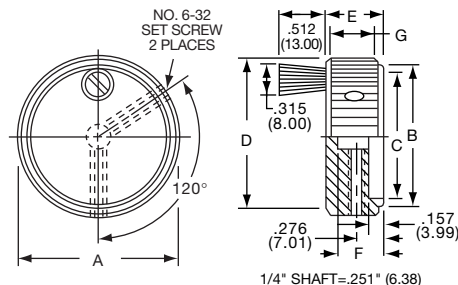

KN SERIES

KN500A1/4

KN900BA1/4

KN SERIES

KN1755BS1/4

Straight Knurl with "Crank" Spinner									
Tyco Electronics	Alcoswitch	Color Body-Top/Spin	A	B	C	D	E	F	G
4-1437622-1	KN1755AS1/4	Natural	1.76(44.7)	1.56(39.5)	.138(35.0)	1.65(41.8)	.630(16.0)	.512(13.0)	.492(12.5)
4-1437622-1	KN1755BS1/4	Black	1.76(44.7)	1.56(39.5)	.138(35.0)	1.65(41.8)	.630(16.0)	.512(13.0)	.492(12.5)
3-1437622-9	KN1755ABS1/4	Ntl.-Blk./Blk.	1.76(44.7)	1.56(39.5)	1.38(35.0)	1.65(41.8)	.630(16.0)	.512(13.0)	.492(12.5)
4-1437622-0	KN1755BAS1/4	Blk.-Ntl. Blk.	1.76(44.7)	1.56(39.5)	1.38(35.0)	1.65(41.8)	.630(16.0)	.512(13.0)	.492(12.5)