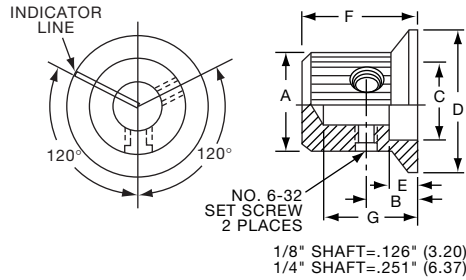

Knobs, Machined Aluminum

KLNS SERIES

Tyco Straight Knurl with Indicator Line on Top, Side and Skirt									
Electronics	Alcoswitch	Color	A	B	C	D	E	F	G
1-1437622-6	KLNS500A1/8	Natural	.500(12.7)	.280(7.11)	.380(9.65)	.750(19.0)	.160(4.07)	.630(16.0)	.510(13.0)
1-1437622-5	KLNS500A1/4	Natural	.500(12.7)	.280(7.11)	.380(9.65)	.750(19.0)	.160(4.07)	.630(16.0)	.510(13.0)
1-1437622-8	KLNS500B1/8	Black	.500(12.7)	.280(7.11)	.380(9.65)	.750(19.0)	.160(4.07)	.630(16.0)	.510(13.0)
1-1437622-7	KLNS500B1/4	Black	.500(12.7)	.280(7.11)	.380(9.65)	.750(19.0)	.160(4.07)	.630(16.0)	.510(13.0)
2-1437622-0	KLNS700A1/4	Natural	.750(19.0)	.280(7.11)	.590(14.9)	1.13(28.7)	.160(4.07)	.630(16.0)	.510(13.0)
2-1437622-1	KLNS700B1/4	Black	.750(19.0)	.280(7.11)	.590(14.9)	1.13(28.7)	.160(4.07)	.630(16.0)	.510(13.0)
2-1437622-2	KLNS900A1/4	Natural	.940(23.9)	.280(7.11)	.710(18.0)	1.40(35.5)	.160(4.07)	.630(16.0)	.510(13.0)
2-1437622-3	KLNS900B1/4	Black	.940(23.9)	.280(7.11)	.710(18.0)	1.40(35.5)	.160(4.07)	.630(16.0)	.510(13.0)

KN SERIES

NO. 6-32 SET SCREW 2 PLACES
1/8" SHAFT=.126" (3.20)
1/4" SHAFT=.251" (6.38)

Tyco Straight Knurl with Arrowhead Indicator										
Electronics	Alcoswitch	Color	A	B	C	D	E	F	G	
5-1437622-1	KN501A1/8	Natural	.500(12.7)	.445(11.3)	.374(9.50)	.445(11.3)	.625(15.9)	.512(13.0)	.456(11.58)	
5-1437622-0	KN501A1/4	Natural	.500(12.7)	.445(11.3)	.374(9.50)	.445(11.3)	.625(15.9)	.512(13.0)	.456(11.58)	
5-1437622-3	KN501B1/8	Black	.500(12.7)	.445(11.3)	.374(9.50)	.445(11.3)	.625(15.9)	.512(13.0)	.456(11.58)	
5-1437622-2	KN501B1/4	Black	.500(12.7)	.445(11.3)	.374(9.50)	.445(11.3)	.625(15.9)	.512(13.0)	.456(11.58)	
6-1437622-2	KN701A1/4	Natural	.750(19.1)	.695(17.7)	.590(15.0)	.695(17.7)	.625(15.9)	.512(13.0)	.456(11.58)	
6-1437622-3	KN701B1/4	Black	.750(19.1)	.695(17.7)	.590(15.0)	.695(17.7)	.625(15.9)	.512(13.0)	.456(11.58)	
Two Toned			Body-Top							
5-1437622-5	KN501BA1/8	Blk. - Ntl.	.500(12.7)	.445(11.3)	.374(9.50)	.445(11.3)	.625(15.9)	.512(13.0)	.456(11.58)	
5-1437622-4	KN501BA1/4	Blk. - Ntl.	.500(12.7)	.445(11.3)	.374(9.50)	.445(11.3)	.625(15.9)	.512(13.0)	.456(11.58)	
6-1437622-5	KN701BA1/8	Blk. - Ntl.	.750(19.1)	.695(17.7)	.590(15.0)	.695(17.7)	.625(15.9)	.512(13.0)	.456(11.58)	
6-1437622-4	KN701BA1/4	Blk. - Ntl.	.750(19.1)	.695(17.7)	.590(15.0)	.695(17.7)	.625(15.9)	.512(13.0)	.456(11.58)