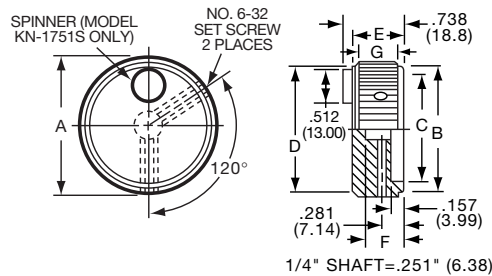

KN SERIES

Tyco Straight Knurl with & without "Fingertip" Spinner										
Electronics	Alcoswitch	Color	A	B	C	D	E	F	G	
Less Indicator										
3-1437622-2	KN1751A1/4	Natural	1.75(44.5)	1.55(39.4)	1.38(35.1)	1.65(41.9)	.620(15.0)	.508(12.9)	.480(12.2)	
3-1437622-6	KN1751B1/4	Black	1.75(44.5)	1.55(39.4)	1.38(35.1)	1.65(41.9)	.620(15.8)	.508(12.9)	.480(12.2)	
Two Toned			Body - Top							
3-1437622-3	KN1751AB1/4	Ntl. - Blk.	1.75(44.5)	1.55(39.4)	1.38(35.1)	1.65(41.9)	.620(15.8)	.508(12.9)	.480(12.2)	
3-1437622-7	KN1751BA1/4	Blk. - Natural	1.75(44.5)	1.55(39.4)	1.38(35.1)	1.65(41.9)	.620(15.8)	.508(12.9)	.480(12.2)	
With Indicator										
3-1437622-5	KN1750A1/4	Natural	1.75(44.5)	1.55(39.4)	1.38(35.1)	1.65(41.9)	.620(15.8)	.508(12.9)	.480(12.2)	
3-1437622-1	KN1750B1/4	Black	1.75(44.5)	1.55(39.4)	1.38(35.1)	1.65(41.9)	.620(15.8)	.508(12.9)	.480(12.2)	
With Spinner/Less Indicator										
3-1437622-5	KN1751AS1/4	Natural	1.75(44.5)	1.55(39.4)	1.38(35.1)	1.65(41.9)	.620(15.8)	.508(12.9)	.480(12.2)	
3-1437622-8	KN1751BS1/4	Black	1.75(44.5)	1.55(39.4)	1.38(35.1)	1.65(41.9)	.620(15.8)	.508(12.9)	.480(12.2)	

K8

Catalog 1308390
Issued 9-04

www.tycoelectronics.com

Dimensions are in inches and millimeters unless otherwise specified. Values in parentheses or brackets are metric equivalents.

Dimensions are shown for reference purposes only. Specifications subject to change.

USA: 1-800-522-6752
Canada: 1-905-470-4425
Mexico: 01-800-733-8926
C. America: 52-55-5-729-0425

South America: 55-11-3611-1514
Hong Kong: 852-2735-1628
Japan: 81-44-844-8013
UK: 44-141-810-8967