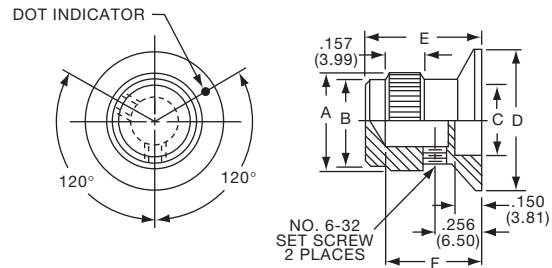

KES SERIES

Tyco Knurl Grip with Dot Indicator on Skirt									
Electronics	Alcoswitch	Color	A	B	C	D	E	F	
8-1437621-4	KES500AB1/8	Ntl. - Blk.	.500(12.7)	.460(11.7)	.382(9.70)	.750(19.1)	.625(15.9)	.512(13.0)	
8-1437621-3	KES500AB1/4	Ntl. - Blk.	.500(12.7)	.460(11.7)	.382(9.70)	.750(19.1)	.625(15.9)	.512(13.0)	
8-1437621-5	KES700AB1/4	Ntl. - Blk.	.750(19.1)	.710(18.1)	.630(16.0)	1.13(28.7)	.625(15.9)	.512(13.0)	
	KES900AB1/4	Ntl. - Blk.	.937(23.8)	.897(22.8)	.787(20.0)	1.44(36.6)	.625(15.9)	.512(13.0)	

K6

Catalog 1308390
Issued 9-04

www.tycoelectronics.com

Dimensions are in inches and millimeters unless otherwise specified. Values in parentheses or brackets are metric equivalents.

Dimensions are shown for reference purposes only. Specifications subject to change.

USA: 1-800-522-6752
Canada: 1-905-470-4425
Mexico: 01-800-733-8926
C. America: 52-55-5-729-0425

South America: 55-11-3611-1514
Hong Kong: 852-2735-1628
Japan: 81-44-844-8013
UK: 44-141-810-8967