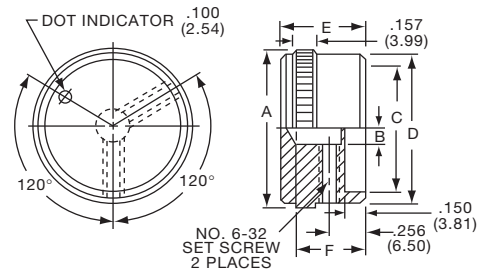

KE SERIES

KE900AB1/4

KE500AB1/4

Tyco Knurl Grip with Top Dot Indicator									
Electronics	Alcoswitch	Color	A	B	C	D	E	F	
8-1437621-0	KE500AB1/8	Ntl. - Blk.	.500(12.7)	.126(3.20)	.382(9.70)	.460(11.7)	.625(15.9)	.512(13.0)	
7-1437621-9	KE500AB1/4	Ntl. - Blk.	.500(12.7)	.126(3.20)	.382(9.70)	.460(11.7)	.625(15.9)	.512(13.0)	
8-1437621-1	KE700AB1/4	Ntl. - Blk.	.740(18.8)	.251(6.38)	.630(16.0)	.708(18.0)	.625(15.9)	.512(13.0)	
8-1437621-2	KE900AB1/4	Ntl. - Blk.	.93(23.8)	.251(6.38)	.787(20.0)	.900(22.9)	.625(15.9)	.512(13.0)	
7-1437621-8	KE1250AB1/4	Ntl. - Blk.	1.25(31.8)	.251(6.38)	1.06(26.9)	1.17(29.7)	.625(15.9)	.512(13.0)	

K6

Catalog 1308390
Issued 9-04

www.tycoelectronics.com

Dimensions are in inches and millimeters unless otherwise specified. Values in parentheses or brackets are metric equivalents.

Dimensions are shown for reference purposes only. Specifications subject to change.