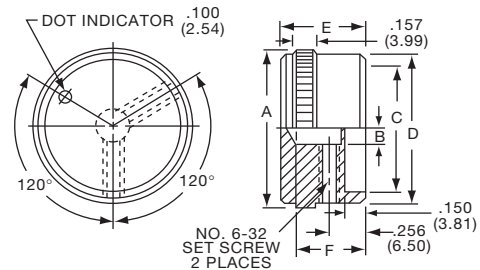

KE SERIES

KE900AB1/4

KE500AB1/4

Tyco Knurl Grip with Top Dot Indicator									
Electronics	Alcoswitch	Color	A	B	C	D	E	F	
8-1437621-0	KE500AB1/8	Ntl. - Blk.	.500(12.7)	.126(3.20)	.382(9.70)	.460(11.7)	.625(15.9)	.512(13.0)	
7-1437621-9	KE500AB1/4	Ntl. - Blk.	.500(12.7)	.126(3.20)	.382(9.70)	.460(11.7)	.625(15.9)	.512(13.0)	
8-1437621-1	KE700AB1/4	Ntl. - Blk.	.740(18.8)	.251(6.38)	.630(16.0)	.708(18.0)	.625(15.9)	.512(13.0)	
8-1437621-2	KE900AB1/4	Ntl. - Blk.	.93(23.8)	.251(6.38)	.787(20.0)	.900(22.9)	.625(15.9)	.512(13.0)	
7-1437621-8	KE1250AB1/4	Ntl. - Blk.	1.25(31.8)	.251(6.38)	1.06(26.9)	1.17(29.7)	.625(15.9)	.512(13.0)	

K6

Catalog 1308390
Issued 9-04

www.tycoelectronics.com

Dimensions are in inches and millimeters unless otherwise specified. Values in parentheses or brackets are metric equivalents.

Dimensions are shown for reference purposes only. Specifications subject to change.