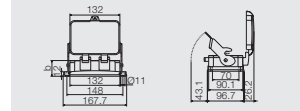

Size 12

Hood

Hood, Cable Entry sideways

| a | Version | Cover | b (mm) | Designation | Order No. |
|-------|-------------|-------|--------|---------------------|------------|
| M32 | with thread | | 94 | HDC 48B TSLU 1M32G | 1788320000 |
| M40 | with thread | | 94 | HDC 48B TSLU 1M40G | 1788310000 |
| M50 | with thread | | 94 | HDC 48B TSLU 1M50G | 1788300000 |
| PG 29 | with thread | | 94 | HDC 48B TSLU 1PG29G | 1650850000 |
| PG 36 | with thread | | 94 | HDC 48B TSLU 1PG36G | 1650860000 |
| PG 42 | with thread | | 94 | HDC 48B TSLU 1PG42G | 1670470000 |

Hood, Cable Entry at top

| a | Version | Cover | b (mm) | Designation | Order No. |
|-------|-------------|-------|--------|---------------------|------------|
| M32 | with thread | | 94 | HDC 48B TOLU 1M32G | 1788350000 |
| M50 | with thread | | 94 | HDC 48B TOLU 1M50G | 1788330000 |
| PG 29 | with thread | | 94 | HDC 48B TOLU 1PG29G | 1650980000 |
| PG 36 | with thread | | 94 | HDC 48B TOLU 1PG36G | 1651000000 |

D

Base

Bulkhead housing

| Version | Cover | b (mm) | Designation | Order No. |
|---------|------------|--------|--------------|------------|
| | with cover | 62 | HDC 48B ADLU | 1222900000 |

Base housing

| a | Version | Cover | b (mm) | Designation | Order No. |
|-------|-------------|---------------|--------|---------------------|------------|
| M32 | with thread | without cover | 100 | HDC 48B SLU 1M32G | 1904190000 |
| M32 | with thread | with cover | 120 | HDC 48B SLDU 1M32G | 1904150000 |
| M32 | with thread | without cover | 100 | HDC 48B SLU 2M32G | 1788370000 |
| M32 | with thread | with cover | 120 | HDC 48B SLDU 2M32G | 1788390000 |
| M40 | with thread | without cover | 100 | HDC 48B SLU 2M40G | 1788360000 |
| PG 29 | with thread | without cover | 100 | HDC 48B SLU 1PG29G | 1651100000 |
| PG 29 | with thread | with cover | 120 | HDC 48B SLDU 1PG29G | 1799810000 |
| PG 29 | with thread | with cover | 120 | HDC 48B SLDU 2PG29G | 1667560000 |