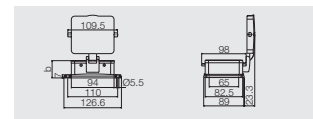

RockStar® Housings IP65 / NEMA Type 4X

Side locking, upper side

Size 10

Hood

Hood, Cable Entry sideways

| a | Version | Cover | b (mm) | Designation | Order No. |
|-----|-------------|-------|--------|--------------------|------------|
| M32 | with thread | | 79 | HDC 32B TSBO 1M32G | 1788410000 |

D

Base

Bulkhead housing

| Version | Cover | b (mm) | Designation | Order No. |
|---------|------------|--------|--------------|------------|
| | with cover | 55 | HDC 32B ADBO | 1218800000 |

End locking, lower side

Size 12

Hood

Hood, Cable Entry sideways

| a | Version | Cover | b (mm) | Designation | Order No. |
|-------|-------------|-------|--------|---------------------|------------|
| M32 | with thread | | 94 | HDC 48B TSLU 1M32G | 1788320000 |
| M40 | with thread | | 94 | HDC 48B TSLU 1M40G | 1788310000 |
| M50 | with thread | | 94 | HDC 48B TSLU 1M50G | 1788300000 |
| PG 29 | with thread | | 94 | HDC 48B TSLU 1PG29G | 1650850000 |
| PG 36 | with thread | | 94 | HDC 48B TSLU 1PG36G | 1650860000 |
| PG 42 | with thread | | 94 | HDC 48B TSLU 1PG42G | 1670470000 |