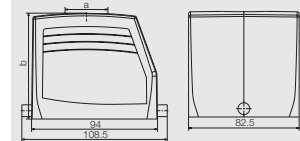

Size 12

Hood

Hood, Cable Entry sideways

| a | Version | Cover | b (mm) | Designation | Order No. |
|-------|-------------|-------|--------|---------------------|------------|
| M32 | with thread | | 94 | HDC 48B TSLU 1M32G | 1788320000 |
| M40 | with thread | | 94 | HDC 48B TSLU 1M40G | 1788310000 |
| M50 | with thread | | 94 | HDC 48B TSLU 1M50G | 1788300000 |
| PG 29 | with thread | | 94 | HDC 48B TSLU 1PG29G | 1650850000 |
| PG 36 | with thread | | 94 | HDC 48B TSLU 1PG36G | 1650860000 |
| PG 42 | with thread | | 94 | HDC 48B TSLU 1PG42G | 1670470000 |

Hood, Cable Entry at top

| a | Version | Cover | b (mm) | Designation | Order No. |
|-------|-------------|-------|--------|---------------------|------------|
| M32 | with thread | | 94 | HDC 48B TOLU 1M32G | 1788350000 |
| M50 | with thread | | 94 | HDC 48B TOLU 1M50G | 1788330000 |
| PG 29 | with thread | | 94 | HDC 48B TOLU 1PG29G | 1650980000 |
| PG 36 | with thread | | 94 | HDC 48B TOLU 1PG36G | 1651000000 |