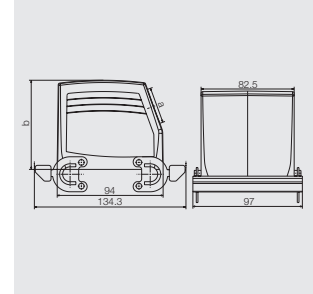

RockStar® Housings IP65 / NEMA Type 4X

Side locking, upper side

Size 10

Hood

Hood, Cable Entry sideways

| a | Version | Cover | b (mm) | Designation | Order No. |
|-----|-------------|-------|--------|--------------------|------------|
| M32 | with thread | | 79 | HDC 32B TSBO 1M32G | 1788410000 |

D

Base

Bulkhead housing

| Version | Cover | b (mm) | Designation | Order No. |
|---------|------------|--------|--------------|------------|
| | with cover | 55 | HDC 32B ADBO | 1218800000 |

End locking, lower side

Size 12

Hood

Hood, Cable Entry sideways

| a | Version | Cover | b (mm) | Designation | Order No. |
|-------|-------------|-------|--------|---------------------|------------|
| M32 | with thread | | 94 | HDC 48B TSLU 1M32G | 1788320000 |
| M40 | with thread | | 94 | HDC 48B TSLU 1M40G | 1788310000 |
| M50 | with thread | | 94 | HDC 48B TSLU 1M50G | 1788300000 |
| PG 29 | with thread | | 94 | HDC 48B TSLU 1PG29G | 1650850000 |
| PG 36 | with thread | | 94 | HDC 48B TSLU 1PG36G | 1650860000 |
| PG 42 | with thread | | 94 | HDC 48B TSLU 1PG42G | 1670470000 |

Hood, Cable Entry at top

| a | Version | Cover | b (mm) | Designation | Order No. |
|-------|-------------|-------|--------|---------------------|------------|
| M32 | with thread | | 94 | HDC 48B TOLU 1M32G | 1788350000 |
| M50 | with thread | | 94 | HDC 48B TOLU 1M50G | 1788330000 |
| PG 29 | with thread | | 94 | HDC 48B TOLU 1PG29G | 1650980000 |
| PG 36 | with thread | | 94 | HDC 48B TOLU 1PG36G | 1651000000 |