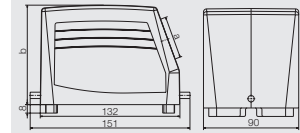

Size 12

Hood

Hood, Cable Entry sideways

| a | Version | Cover | b (mm) | Designation | Order No. |
|-------|-------------|-------|--------|---------------------|------------|
| M32 | with thread | | 94 | HDC 48B TSLU 1M32G | 1788320000 |
| M40 | with thread | | 94 | HDC 48B TSLU 1M40G | 1788310000 |
| M50 | with thread | | 94 | HDC 48B TSLU 1M50G | 1788300000 |
| PG 29 | with thread | | 94 | HDC 48B TSLU 1PG29G | 1650850000 |
| PG 36 | with thread | | 94 | HDC 48B TSLU 1PG36G | 1650860000 |
| PG 42 | with thread | | 94 | HDC 48B TSLU 1PG42G | 1670470000 |

Hood, Cable Entry at top

| a | Version | Cover | b (mm) | Designation | Order No. |
|-------|-------------|-------|--------|---------------------|------------|
| M32 | with thread | | 94 | HDC 48B TOLU 1M32G | 1788350000 |
| M50 | with thread | | 94 | HDC 48B TOLU 1M50G | 1788330000 |
| PG 29 | with thread | | 94 | HDC 48B TOLU 1PG29G | 1650980000 |
| PG 36 | with thread | | 94 | HDC 48B TOLU 1PG36G | 1651000000 |