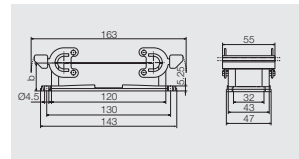

D

Hood, Cable Entry at top

a	Version	Cover	b (mm)	Designation	Order No.
M25	with thread	61	HDC 24B TOBU 1M25G	1787820000	
M32	with thread	61	HDC 24B TOBU 1M32G	1787810000	
M32	with thread	76	HDC 64D TOBU 1M32G	1786830000	
M40	with thread	61	HDC 24B TOBU 1M40G	1902980000	
PG 21	with thread	61	HDC 24B TOBU 1PG21G	1661370000	
PG 21	with thread	76	HDC 64D TOBU 1PG21G	1661440000	
PG 29	with thread	61	HDC 24B TOBU 1PG29G	1661380000	
PG 29	with thread	76	HDC 64D TOBU 1PG29G	1661460000	

Cover

Version	Designation	Order No.
for hoods	HDC 24B DMDQ 2QB	1665640000

Side locking, lower side

Size 8

Base

Bulkhead housing

Version	Cover	b (mm)	Designation	Order No.
	without cover	29.3	HDC 24B ABU	1212400000

Base housing

a	Version	Cover	b (mm)	Designation	Order No.
M25	with thread	without cover	64	HDC 24B SBU 1M25G	1901150000
M25	with thread	without cover	84	HDC 64D SBU 1M25G	1904340000
M25	with thread	without cover	64	HDC 24B SBU 2M25G	1787870000
M25	with thread	without cover	84	HDC 64D SBU 2M25G	1786890000
M32	with thread	without cover	84	HDC 64D SBU 1M32G	1904350000
M32	with thread	without cover	84	HDC 64D SBU 2M32G	1786880000
PG 21	with thread	without cover	64	HDC 24B SBU 1PG21G	1661510000
PG 21	with thread	without cover	64	HDC 24B SBU 2PG21G	1661520000
PG 21	with thread	without cover	84	HDC 64D SBU 2PG21G	1661590000
PG 29	with thread	without cover	84	HDC 64D SBU 2PG29G	1661630000