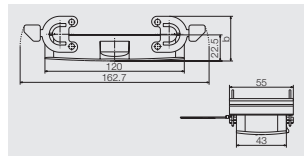

D

Hood, Cable Entry at top

a	Version	Cover	b (mm)	Designation	Order No.
M25	with thread	61	HDC 24B TOBU 1M25G	1787820000	
M32	with thread	61	HDC 24B TOBU 1M32G	1787810000	
M32	with thread	76	HDC 64D TOBU 1M32G	1786830000	
M40	with thread	61	HDC 24B TOBU 1M40G	1902980000	
PG 21	with thread	61	HDC 24B TOBU 1PG21G	1661370000	
PG 21	with thread	76	HDC 64D TOBU 1PG21G	1661440000	
PG 29	with thread	61	HDC 24B TOBU 1PG29G	1661380000	
PG 29	with thread	76	HDC 64D TOBU 1PG29G	1661460000	

Cover

Version	Designation	Order No.
for hoods	HDC 24B DMDQ 2QB	1665640000

Side locking, lower side

Size 8

Base

Bulkhead housing

Version	Cover	b (mm)	Designation	Order No.
	without cover	29.3	HDC 24B ABU	1212400000

Base housing

a	Version	Cover	b (mm)	Designation	Order No.
M25	with thread	without cover	64	HDC 24B SBU 1M25G	1901150000
M25	with thread	without cover	84	HDC 64D SBU 1M25G	1904340000
M25	with thread	without cover	64	HDC 24B SBU 2M25G	1787870000
M25	with thread	without cover	84	HDC 64D SBU 2M25G	1786890000
M32	with thread	without cover	84	HDC 64D SBU 1M32G	1904350000
M32	with thread	without cover	84	HDC 64D SBU 2M32G	1786880000
PG 21	with thread	without cover	64	HDC 24B SBU 1PG21G	1661510000
PG 21	with thread	without cover	64	HDC 24B SBU 2PG21G	1661520000
PG 21	with thread	without cover	84	HDC 64D SBU 2PG21G	1661590000
PG 29	with thread	without cover	84	HDC 64D SBU 2PG29G	1661630000