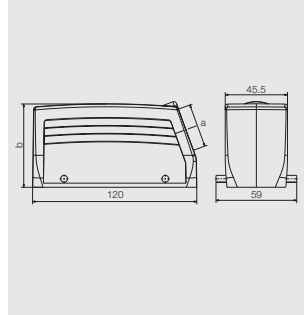

RockStar® Housings IP65 / NEMA Type 4X

Side locking, lower side

Size 8

Hood

Hood, Cable Entry sideways

a	Version	Cover	b (mm)	Designation	Order No.
M25	with thread	61	HDC 24B TSBU 1M25G	1787760000	
M25	with thread	76	HDC 64D TSBU 1M25G	1786780000	
M32	with thread	61	HDC 24B TSBU 1M32G	1787750000	
M32	with thread	76	HDC 64D TSBU 1M32G	1786770000	
M40	with thread	61	HDC 24B TSBU 1M40G	1902480000	
PG 21	with thread	61	HDC 24B TSBU 1PG21G	1661230000	
PG 21	with thread	76	HDC 64D TSBU 1PG21G	1661300000	
PG 29	with thread	61	HDC 24B TSBU 1PG29G	1661240000	
PG 29	with thread	76	HDC 64D TSBU 1PG29G	1661320000	

D

Hood, Cable Entry at top

a	Version	Cover	b (mm)	Designation	Order No.
M25	with thread	61	HDC 24B TOBU 1M25G	1787820000	
M32	with thread	61	HDC 24B TOBU 1M32G	1787810000	
M32	with thread	76	HDC 64D TOBU 1M32G	1786830000	
M40	with thread	61	HDC 24B TOBU 1M40G	1902980000	
PG 21	with thread	61	HDC 24B TOBU 1PG21G	1661370000	
PG 21	with thread	76	HDC 64D TOBU 1PG21G	1661440000	
PG 29	with thread	61	HDC 24B TOBU 1PG29G	1661380000	
PG 29	with thread	76	HDC 64D TOBU 1PG29G	1661460000	

Cover

Version	Designation	Order No.
for hoods	HDC 24B DMDQ 2QB	1665640000

Side locking, lower side

Size 8

Base

Bulkhead housing

Version	Cover	b (mm)	Designation	Order No.
	without cover	29.3	HDC 24B ABU	1212400000