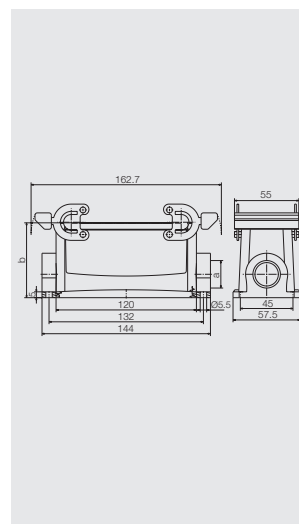

RockStar® Housings IP65 / NEMA Type 4X

Side locking, lower side

Size 8

Hood

Hood, Cable Entry sideways

a	Version	Cover	b (mm)	Designation	Order No.
M25	with thread	61	HDC 24B TSBU 1M25G	1787760000	
M25	with thread	76	HDC 64D TSBU 1M25G	1786780000	
M32	with thread	61	HDC 24B TSBU 1M32G	1787750000	
M32	with thread	76	HDC 64D TSBU 1M32G	1786770000	
M40	with thread	61	HDC 24B TSBU 1M40G	1902480000	
PG 21	with thread	61	HDC 24B TSBU 1PG21G	1661230000	
PG 21	with thread	76	HDC 64D TSBU 1PG21G	1661300000	
PG 29	with thread	61	HDC 24B TSBU 1PG29G	1661240000	
PG 29	with thread	76	HDC 64D TSBU 1PG29G	1661320000	

Cover

Version	Designation	Order No.
for hoods	HDC 24B DMDQ 2QB	1665640000

Side locking, lower side

Size 8

Base

Bulkhead housing

Version	Cover	b (mm)	Designation	Order No.
	without cover	29.3	HDC 24B ABU	1212400000

Base housing

a	Version	Cover	b (mm)	Designation	Order No.
M25	with thread	without cover	64	HDC 24B SBU 1M25G	1901150000
M25	with thread	without cover	84	HDC 64D SBU 1M25G	1904340000
M25	with thread	without cover	64	HDC 24B SBU 2M25G	1787870000
M25	with thread	without cover	84	HDC 64D SBU 2M25G	1786890000
M32	with thread	without cover	84	HDC 64D SBU 1M32G	1904350000
M32	with thread	without cover	84	HDC 64D SBU 2M32G	1786880000
PG 21	with thread	without cover	64	HDC 24B SBU 1PG21G	1661510000
PG 21	with thread	without cover	64	HDC 24B SBU 2PG21G	1661520000
PG 21	with thread	without cover	84	HDC 64D SBU 2PG21G	1661590000
PG 29	with thread	without cover	84	HDC 64D SBU 2PG29G	1661630000