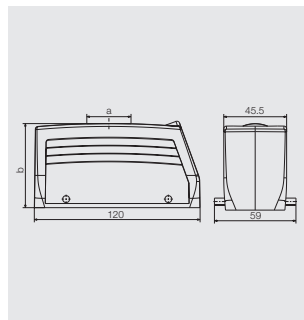

RockStar® Housings IP65 / NEMA Type 4X

Side locking, lower side

Size 8

Hood

Hood, Cable Entry sideways

a	Version	Cover	b (mm)	Designation	Order No.
M25	with thread	61	HDC 24B TSBU 1M25G	1787760000	
M25	with thread	76	HDC 64D TSBU 1M25G	1786780000	
M32	with thread	61	HDC 24B TSBU 1M32G	1787750000	
M32	with thread	76	HDC 64D TSBU 1M32G	1786770000	
M40	with thread	61	HDC 24B TSBU 1M40G	1902480000	
PG 21	with thread	61	HDC 24B TSBU 1PG21G	1661230000	
PG 21	with thread	76	HDC 64D TSBU 1PG21G	1661300000	
PG 29	with thread	61	HDC 24B TSBU 1PG29G	1661240000	
PG 29	with thread	76	HDC 64D TSBU 1PG29G	1661320000	

D

Hood, Cable Entry at top

a	Version	Cover	b (mm)	Designation	Order No.
M25	with thread	61	HDC 24B TOBU 1M25G	1787820000	
M32	with thread	61	HDC 24B TOBU 1M32G	1787810000	
M32	with thread	76	HDC 64D TOBU 1M32G	1786830000	
M40	with thread	61	HDC 24B TOBU 1M40G	1902980000	
PG 21	with thread	61	HDC 24B TOBU 1PG21G	1661370000	
PG 21	with thread	76	HDC 64D TOBU 1PG21G	1661440000	
PG 29	with thread	61	HDC 24B TOBU 1PG29G	1661380000	
PG 29	with thread	76	HDC 64D TOBU 1PG29G	1661460000	

Cover

Version	Designation	Order No.
for hoods	HDC 24B DMDQ 2QB	1665640000

Side locking, lower side

Size 8

Base

Bulkhead housing

Version	Cover	b (mm)	Designation	Order No.
	without cover	29.3	HDC 24B ABU	1212400000