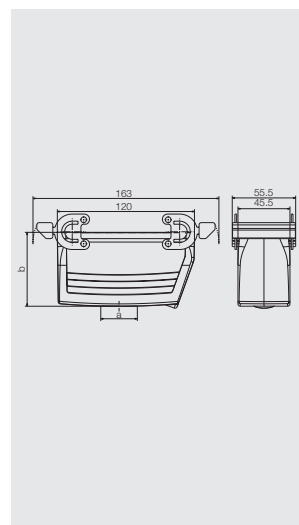

Cover

Version	Designation	Order No.
for hoods	HDC 24B DMDQ 2QB	1665640000

Side locking, lower side

Size 8

Base

Bulkhead housing

Version	Cover	b (mm)	Designation	Order No.
	without cover	29.3	HDC 24B ABU	1212400000

Base housing

a	Version	Cover	b (mm)	Designation	Order No.
M25	with thread	without cover	64	HDC 24B SBU 1M25G	1901150000
M25	with thread	without cover	84	HDC 64D SBU 1M25G	1904340000
M25	with thread	without cover	64	HDC 24B SBU 2M25G	1787870000
M25	with thread	without cover	84	HDC 64D SBU 2M25G	1786890000
M32	with thread	without cover	84	HDC 64D SBU 1M32G	1904350000
M32	with thread	without cover	84	HDC 64D SBU 2M32G	1786880000
PG 21	with thread	without cover	64	HDC 24B SBU 1PG21G	1661510000
PG 21	with thread	without cover	64	HDC 24B SBU 2PG21G	1661520000
PG 21	with thread	without cover	84	HDC 64D SBU 2PG21G	1661590000
PG 29	with thread	without cover	84	HDC 64D SBU 2PG29G	1661630000

D

Coupling hood

a	Version	Cover	b (mm)	Designation	Order No.
M25	with thread		65	HDC 24B KBU 1M25G	1787920000
M32	with thread		79	HDC 64D KBU 1M32G	1786960000
PG 21	with thread		65	HDC 24B KBU 1PG21G	1661720000
PG 29	with thread		65	HDC 24B KBU 1PG29G	1661730000
PG 29	with thread		79	HDC 64D KBU 1PG29G	1661810000