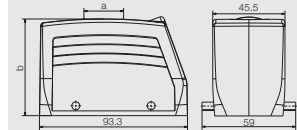

RockStar® Housings IP65 / NEMA Type 4X

Side locking, lower side

Size 6

Hood

Hood, Cable Entry sideways

a	Version	Cover	b (mm)	Designation	Order No.
M25	with thread		61	HDC 16B TSBU 1M25G	1788180000
M25	with thread		76	HDC 40D TSBU 1M25G	1787010000
M32	with thread		76	HDC 40D TSBU 1M32G	1787000000
M40	with thread		60	HDC 16B TSBU 1M40G	1809620000
PG 21	with thread		61	HDC 16B TSBU 1PG21G	1656480000
PG 21	with thread		76	HDC 40D TSBU 1PG21G	1656520000
PG 29	with thread		76	HDC 40D TSBU 1PG29G	1656540000

D

Hood, Cable Entry at top

a	Version	Cover	b (mm)	Designation	Order No.
M25	with thread		61	HDC 16B TOBU 1M25G	1788210000
M25	with thread		76	HDC 40D TOBU 1M25G	1787070000
M32	with thread		76	HDC 40D TOBU 1M32G	1787060000
PG 21	with thread		61	HDC 16B TOBU 1PG21G	1656590000
PG 21	with thread		76	HDC 40D TOBU 1PG21G	1656630000
PG 29	with thread		76	HDC 40D TOBU 1PG29G	1656650000

Cover

Version	Designation	Order No.
for hoods	HDC 16B DMDQ 2QB	1665270000

Side locking, lower side

Size 6

Base

Bulkhead housing

Version	Cover	b (mm)	Designation	Order No.
	without cover	29	HDC 16B ABU	1208600000