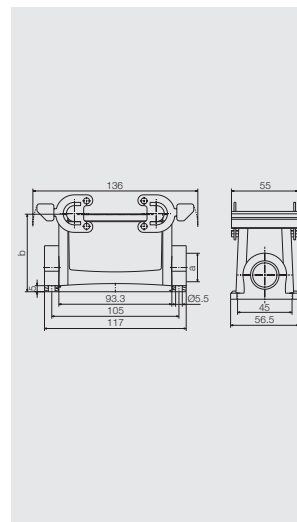

RockStar® Housings IP65 / NEMA Type 4X

Side locking, lower side

Size 6

Hood

Hood, Cable Entry sideways

a	Version	Cover	b (mm)	Designation	Order No.
M25	with thread		61	HDC 16B TSBU 1M25G	1788180000
M25	with thread		76	HDC 40D TSBU 1M25G	1787010000
M32	with thread		76	HDC 40D TSBU 1M32G	1787000000
M40	with thread		60	HDC 16B TSBU 1M40G	1809620000
PG 21	with thread		61	HDC 16B TSBU 1PG21G	1656480000
PG 21	with thread		76	HDC 40D TSBU 1PG21G	1656520000
PG 29	with thread		76	HDC 40D TSBU 1PG29G	1656540000

D

Hood, Cable Entry at top

a	Version	Cover	b (mm)	Designation	Order No.
M25	with thread		61	HDC 16B TOBU 1M25G	1788210000
M25	with thread		76	HDC 40D TOBU 1M25G	1787070000
M32	with thread		76	HDC 40D TOBU 1M32G	1787060000
PG 21	with thread		61	HDC 16B TOBU 1PG21G	1656590000
PG 21	with thread		76	HDC 40D TOBU 1PG21G	1656630000
PG 29	with thread		76	HDC 40D TOBU 1PG29G	1656650000

Cover

Version	Designation	Order No.
for hoods	HDC 16B DMDQ 2QB	1665270000

Side locking, lower side

Size 6

Base

Bulkhead housing

Version	Cover	b (mm)	Designation	Order No.
	without cover	29	HDC 16B ABU	1208600000

Base housing

a	Version	Cover	b (mm)	Designation	Order No.
M25	with thread	without cover	64	HDC 16B SBU 1M25G	1899980000
M25	with thread	without cover	84	HDC 40D SBU 1M25G	1902970000
M25	with thread	without cover	64	HDC 16B SBU 2M25G	1788240000
M25	with thread	without cover	84	HDC 40D SBU 2M25G	1787120000
M32	with thread	without cover	84	HDC 40D SBU 1M32G	1902990000
M32	with thread	without cover	84	HDC 40D SBU 2M32G	1787110000
PG 21	with thread	without cover	64	HDC 16B SBU 1PG21G	1656720000
PG 21	with thread	without cover	64	HDC 16B SBU 2PG21G	1656730000
PG 21	with thread	without cover	84	HDC 40D SBU 2PG21G	1656810000
PG 29	with thread	without cover	84	HDC 40D SBU 1PG29G	1656830000
PG 29	with thread	without cover	84	HDC 40D SBU 2PG29G	1656840000