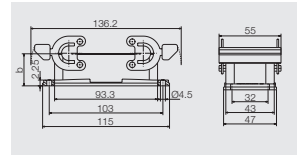

D

Hood, Cable Entry at top

a	Version	Cover	b (mm)	Designation	Order No.
M25	with thread		61	HDC 16B TOBU 1M25G	1788210000
M25	with thread		76	HDC 40D TOBU 1M25G	1787070000
M32	with thread		76	HDC 40D TOBU 1M32G	1787060000
PG 21	with thread		61	HDC 16B TOBU 1PG21G	1656590000
PG 21	with thread		76	HDC 40D TOBU 1PG21G	1656630000
PG 29	with thread		76	HDC 40D TOBU 1PG29G	1656650000

Cover

Version	Designation	Order No.
for hoods	HDC 16B DMDQ 2QB	1665270000

Side locking, lower side

Size 6

Base

Bulkhead housing

Version	Cover	b (mm)	Designation	Order No.
	without cover	29	HDC 16B ABU	1208600000

Base housing

a	Version	Cover	b (mm)	Designation	Order No.
M25	with thread	without cover	64	HDC 16B SBU 1M25G	1899980000
M25	with thread	without cover	84	HDC 40D SBU 1M25G	1902970000
M25	with thread	without cover	64	HDC 16B SBU 2M25G	1788240000
M25	with thread	without cover	84	HDC 40D SBU 2M25G	1787120000
M32	with thread	without cover	84	HDC 40D SBU 1M32G	1902990000
M32	with thread	without cover	84	HDC 40D SBU 2M32G	1787110000
PG 21	with thread	without cover	64	HDC 16B SBU 1PG21G	1656720000
PG 21	with thread	without cover	64	HDC 16B SBU 2PG21G	1656730000
PG 21	with thread	without cover	84	HDC 40D SBU 2PG21G	1656810000
PG 29	with thread	without cover	84	HDC 40D SBU 1PG29G	1656830000
PG 29	with thread	without cover	84	HDC 40D SBU 2PG29G	1656840000