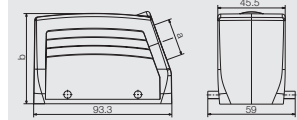

RockStar® Housings IP65 / NEMA Type 4X

Side locking, lower side

Size 6

Hood

Hood, Cable Entry sideways

a	Version	Cover	b (mm)	Designation	Order No.
M25	with thread		61	HDC 16B TSBU 1M25G	1788180000
M25	with thread		76	HDC 40D TSBU 1M25G	1787010000
M32	with thread		76	HDC 40D TSBU 1M32G	1787000000
M40	with thread		60	HDC 16B TSBU 1M40G	1809620000
PG 21	with thread		61	HDC 16B TSBU 1PG21G	1656480000
PG 21	with thread		76	HDC 40D TSBU 1PG21G	1656520000
PG 29	with thread		76	HDC 40D TSBU 1PG29G	1656540000

D

Hood, Cable Entry at top

a	Version	Cover	b (mm)	Designation	Order No.
M25	with thread		61	HDC 16B TOBU 1M25G	1788210000
M25	with thread		76	HDC 40D TOBU 1M25G	1787070000
M32	with thread		76	HDC 40D TOBU 1M32G	1787060000
PG 21	with thread		61	HDC 16B TOBU 1PG21G	1656590000
PG 21	with thread		76	HDC 40D TOBU 1PG21G	1656630000
PG 29	with thread		76	HDC 40D TOBU 1PG29G	1656650000

Cover

Version	Designation	Order No.
for hoods	HDC 16B DMDQ 2QB	1665270000

Side locking, lower side

Size 6

Base

Bulkhead housing

Version	Cover	b (mm)	Designation	Order No.
	without cover	29	HDC 16B ABU	1208600000