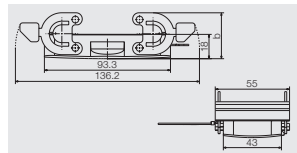

RockStar® Housings IP65 / NEMA Type 4X

Side locking, lower side

Size 6

Hood

Hood, Cable Entry sideways

a	Version	Cover	b (mm)	Designation	Order No.
M25	with thread		61	HDC 16B TSBU 1M25G	1788180000
M25	with thread		76	HDC 40D TSBU 1M25G	1787010000
M32	with thread		76	HDC 40D TSBU 1M32G	1787000000
M40	with thread		60	HDC 16B TSBU 1M40G	1809620000
PG 21	with thread		61	HDC 16B TSBU 1PG21G	1656480000
PG 21	with thread		76	HDC 40D TSBU 1PG21G	1656520000
PG 29	with thread		76	HDC 40D TSBU 1PG29G	1656540000

D

Hood, Cable Entry at top

a	Version	Cover	b (mm)	Designation	Order No.
M25	with thread		61	HDC 16B TOBU 1M25G	1788210000
M25	with thread		76	HDC 40D TOBU 1M25G	1787070000
M32	with thread		76	HDC 40D TOBU 1M32G	1787060000
PG 21	with thread		61	HDC 16B TOBU 1PG21G	1656590000
PG 21	with thread		76	HDC 40D TOBU 1PG21G	1656630000
PG 29	with thread		76	HDC 40D TOBU 1PG29G	1656650000

Cover

Version	Designation	Order No.
for hoods	HDC 16B DMDQ 2QB	1665270000

Side locking, lower side

Size 6

Base

Bulkhead housing

Version	Cover	b (mm)	Designation	Order No.
	without cover	29	HDC 16B ABU	1208600000

Base housing

a	Version	Cover	b (mm)	Designation	Order No.
M25	with thread	without cover	64	HDC 16B SBU 1M25G	1899980000
M25	with thread	without cover	84	HDC 40D SBU 1M25G	1902970000
M25	with thread	without cover	64	HDC 16B SBU 2M25G	1788240000
M25	with thread	without cover	84	HDC 40D SBU 2M25G	1787120000
M32	with thread	without cover	84	HDC 40D SBU 1M32G	1902990000
M32	with thread	without cover	84	HDC 40D SBU 2M32G	1787110000
PG 21	with thread	without cover	64	HDC 16B SBU 1PG21G	1656720000
PG 21	with thread	without cover	64	HDC 16B SBU 2PG21G	1656730000
PG 21	with thread	without cover	84	HDC 40D SBU 2PG21G	1656810000
PG 29	with thread	without cover	84	HDC 40D SBU 1PG29G	1656830000
PG 29	with thread	without cover	84	HDC 40D SBU 2PG29G	1656840000