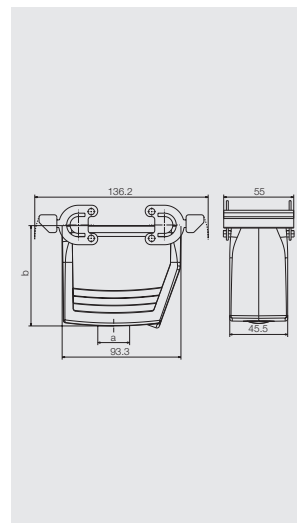

RockStar® Housings IP65 / NEMA Type 4X

Side locking, lower side

Size 6

Hood

Hood, Cable Entry sideways

a	Version	Cover	b (mm)	Designation	Order No.
M25	with thread		61	HDC 16B TSBU 1M25G	1788180000
M25	with thread		76	HDC 40D TSBU 1M25G	1787010000
M32	with thread		76	HDC 40D TSBU 1M32G	1787000000
M40	with thread		60	HDC 16B TSBU 1M40G	1809620000
PG 21	with thread		61	HDC 16B TSBU 1PG21G	1656480000
PG 21	with thread		76	HDC 40D TSBU 1PG21G	1656520000
PG 29	with thread		76	HDC 40D TSBU 1PG29G	1656540000

Cover

Version	Designation	Order No.
for hoods	HDC 16B DMDQ 2QB	1665270000

Side locking, lower side

Size 6

Base

Bulkhead housing

Version	Cover	b (mm)	Designation	Order No.
	without cover	29	HDC 16B ABU	1208600000

Base housing

a	Version	Cover	b (mm)	Designation	Order No.
M25	with thread	without cover	64	HDC 16B SBU 1M25G	1899980000
M25	with thread	without cover	84	HDC 40D SBU 1M25G	1902970000
M25	with thread	without cover	64	HDC 16B SBU 2M25G	1788240000
M25	with thread	without cover	84	HDC 40D SBU 2M25G	1787120000
M32	with thread	without cover	84	HDC 40D SBU 1M32G	1902990000
M32	with thread	without cover	84	HDC 40D SBU 2M32G	1787110000
PG 21	with thread	without cover	64	HDC 16B SBU 1PG21G	1656720000
PG 21	with thread	without cover	64	HDC 16B SBU 2PG21G	1656730000
PG 21	with thread	without cover	84	HDC 40D SBU 2PG21G	1656810000
PG 29	with thread	without cover	84	HDC 40D SBU 1PG29G	1656830000
PG 29	with thread	without cover	84	HDC 40D SBU 2PG29G	1656840000

D

Coupling hood

a	Version	Cover	b (mm)	Designation	Order No.
M25	with thread		79	HDC 40D KBU 1M25G	1787200000
M32	with thread		79	HDC 40D KBU 1M32G	1787190000
PG 21	with thread		64	HDC 16B KBU 1PG21G	1657270000
PG 21	with thread		79	HDC 40D KBU 1PG21G	1657310000