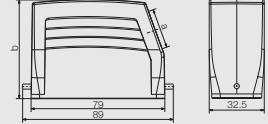

RockStar® Housings IP65 / NEMA Type 4X

End locking, lower side

Size 5

Hood

Hood, Cable Entry sideways

a	Version	Cover	b (mm)	Designation	Order No.
M20	with thread		72	HDC 25A TSLU 1M20G	1788680000
M25	with thread		58	HDC 16A TSLU 1M25G	1788740000
M25	with thread		72	HDC 25A TSLU 1M25G	1788690000
PG 16	with thread		58	HDC 16A TSLU 1PG16G	1664690000
PG 16	with thread		72	HDC 25A TSLU 1PG16G	1664730000
PG 21	with thread		72	HDC 25A TSLU 1PG21G	1664750000

D

Hood, Cable Entry at top

a	Version	Cover	b (mm)	Designation	Order No.
M20	with thread		72	HDC 25A TOLU 1M20G	1788710000
M25	with thread		58	HDC 16A TOLU 1M25G	1788750000
M25	with thread		72	HDC 25A TOLU 1M25G	1788700000
PG 16	with thread		58	HDC 16A TOLU 1PG16G	1664810000
PG 21	with thread		72	HDC 25A TOLU 1PG21G	1664870000

Cover

Version	Designation	Order No.
for hoods	HDC 16A DODL 1LB	1665900000

End locking, lower side

Size 5

Base

Bulkhead housing

Version	Cover	b (mm)	Designation	Order No.
	with cover	44.5	HDC 16A ADLU	1664940000
	without cover	25	HDC 16A ALU	1664920000

Base housing

a	Version	Cover	b (mm)	Designation	Order No.
M20	with thread	without cover	57	HDC 16A SLU 2M20G	1788770000
M20	with thread	with cover	76.5	HDC 16A SDLU 2M20G	1788790000
M25	with thread	without cover	57	HDC 16A SLU 2M25G	1788760000
M25	with thread	with cover	76.5	HDC 16A SDLU 2M25G	1788780000
PG 16	with thread	without cover	57	HDC 16A SLU 2PG16G	1665070000
PG 16	with thread	with cover	76.5	HDC 16A SDLU 2PG16	1665300000
PG 21	with thread	without cover	57	HDC 16A SLU 1PG21G	1665090000