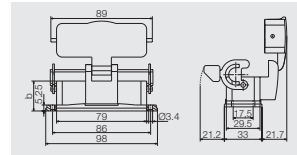

D

Hood, Cable Entry at top

a	Version	Cover	b (mm)	Designation	Order No.
M20	with thread		72	HDC 25A TOLU 1M20G	1788710000
M25	with thread		58	HDC 16A TOLU 1M25G	1788750000
M25	with thread		72	HDC 25A TOLU 1M25G	1788700000
PG 16	with thread		58	HDC 16A TOLU 1PG16G	1664810000
PG 21	with thread		72	HDC 25A TOLU 1PG21G	1664870000

Cover

Version	Designation	Order No.
for hoods	HDC 16A DODL 1LB	1665900000

End locking, lower side

Size 5

Base

Bulkhead housing

Version	Cover	b (mm)	Designation	Order No.
	with cover	44.5	HDC 16A ADLU	1664940000
	without cover	25	HDC 16A ALU	1664920000

Base housing

a	Version	Cover	b (mm)	Designation	Order No.
M20	with thread	without cover	57	HDC 16A SLU 2M20G	1788770000
M20	with thread	with cover	76.5	HDC 16A SDLU 2M20G	1788790000
M25	with thread	without cover	57	HDC 16A SLU 2M25G	1788760000
M25	with thread	with cover	76.5	HDC 16A SDLU 2M25G	1788780000
PG 16	with thread	without cover	57	HDC 16A SLU 2PG16G	1665070000
PG 16	with thread	with cover	76.5	HDC 16A SDLU 2PG16	1665300000
PG 21	with thread	without cover	57	HDC 16A SLU 1PG21G	1665090000