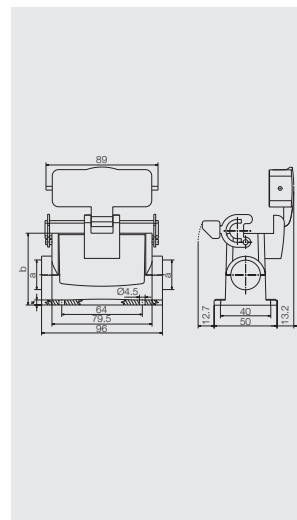

D

Hood, Cable Entry at top

a	Version	Cover	b (mm)	Designation	Order No.
M20	with thread		72	HDC 25A TOLU 1M20G	1788710000
M25	with thread		58	HDC 16A TOLU 1M25G	1788750000
M25	with thread		72	HDC 25A TOLU 1M25G	1788700000
PG 16	with thread		58	HDC 16A TOLU 1PG16G	1664810000
PG 21	with thread		72	HDC 25A TOLU 1PG21G	1664870000

Cover

Version	Designation	Order No.
for hoods	HDC 16A DODL 1LB	1665900000

End locking, lower side

Size 5

Base

Bulkhead housing

Version	Cover	b (mm)	Designation	Order No.
	with cover	44.5	HDC 16A ADLU	1664940000
	without cover	25	HDC 16A ALU	1664920000

Base housing

a	Version	Cover	b (mm)	Designation	Order No.
M20	with thread	without cover	57	HDC 16A SLU 2M20G	1788770000
M20	with thread	with cover	76.5	HDC 16A SDLU 2M20G	1788790000
M25	with thread	without cover	57	HDC 16A SLU 2M25G	1788760000
M25	with thread	with cover	76.5	HDC 16A SDLU 2M25G	1788780000
PG 16	with thread	without cover	57	HDC 16A SLU 2PG16G	1665070000
PG 16	with thread	with cover	76.5	HDC 16A SDLU 2PG16	1665300000
PG 21	with thread	without cover	57	HDC 16A SLU 1PG21G	1665090000

D

Coupling hood

a	Version	Cover	b (mm)	Designation	Order No.
M25	with thread		53	HDC 16A KLU 1M25G	1788800000
PG 16	with thread		53	HDC 16A KLU 1PG16G	1665450000

Cover

Version	Designation	Order No.
for bases	HDC 16A DMDL 2BO	1665910000