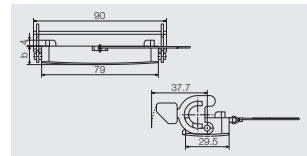

RockStar® Housings IP65 / NEMA Type 4X

End locking, lower side

Size 5

Hood

Hood, Cable Entry sideways

a	Version	Cover	b (mm)	Designation	Order No.
M20	with thread		72	HDC 25A TSLU 1M20G	1788680000
M25	with thread		58	HDC 16A TSLU 1M25G	1788740000
M25	with thread		72	HDC 25A TSLU 1M25G	1788690000
PG 16	with thread		58	HDC 16A TSLU 1PG16G	1664690000
PG 16	with thread		72	HDC 25A TSLU 1PG16G	1664730000
PG 21	with thread		72	HDC 25A TSLU 1PG21G	1664750000

D

Hood, Cable Entry at top

a	Version	Cover	b (mm)	Designation	Order No.
M20	with thread		72	HDC 25A TOLU 1M20G	1788710000
M25	with thread		58	HDC 16A TOLU 1M25G	1788750000
M25	with thread		72	HDC 25A TOLU 1M25G	1788700000
PG 16	with thread		58	HDC 16A TOLU 1PG16G	1664810000
PG 21	with thread		72	HDC 25A TOLU 1PG21G	1664870000

Cover

Version	Designation	Order No.
for hoods	HDC 16A DODL 1LB	1665900000

End locking, lower side

Size 5

Base

Bulkhead housing

Version	Cover	b (mm)	Designation	Order No.
	with cover	44.5	HDC 16A ADLU	1664940000
	without cover	25	HDC 16A ALU	1664920000

Base housing

a	Version	Cover	b (mm)	Designation	Order No.
M20	with thread	without cover	57	HDC 16A SLU 2M20G	1788770000
M20	with thread	with cover	76.5	HDC 16A SDLU 2M20G	1788790000
M25	with thread	without cover	57	HDC 16A SLU 2M25G	1788760000
M25	with thread	with cover	76.5	HDC 16A SDLU 2M25G	1788780000
PG 16	with thread	without cover	57	HDC 16A SLU 2PG16G	1665070000
PG 16	with thread	with cover	76.5	HDC 16A SDLU 2PG16	1665300000
PG 21	with thread	without cover	57	HDC 16A SLU 1PG21G	1665090000