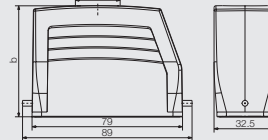

RockStar® Housings IP65 / NEMA Type 4X

End locking, lower side

Size 5

Hood

Hood, Cable Entry sideways

a	Version	Cover	b (mm)	Designation	Order No.
M20	with thread		72	HDC 25A TSLU 1M20G	1788680000
M25	with thread		58	HDC 16A TSLU 1M25G	1788740000
M25	with thread		72	HDC 25A TSLU 1M25G	1788690000
PG 16	with thread		58	HDC 16A TSLU 1PG16G	1664690000
PG 16	with thread		72	HDC 25A TSLU 1PG16G	1664730000
PG 21	with thread		72	HDC 25A TSLU 1PG21G	1664750000

D

Hood, Cable Entry at top

a	Version	Cover	b (mm)	Designation	Order No.
M20	with thread		72	HDC 25A TOLU 1M20G	1788710000
M25	with thread		58	HDC 16A TOLU 1M25G	1788750000
M25	with thread		72	HDC 25A TOLU 1M25G	1788700000
PG 16	with thread		58	HDC 16A TOLU 1PG16G	1664810000
PG 21	with thread		72	HDC 25A TOLU 1PG21G	1664870000

Cover

Version	Designation	Order No.
for hoods	HDC 16A DODL 1LB	1665900000

End locking, lower side

Size 5

Base

Bulkhead housing

Version	Cover	b (mm)	Designation	Order No.
	with cover	44.5	HDC 16A ADLU	1664940000
	without cover	25	HDC 16A ALU	1664920000