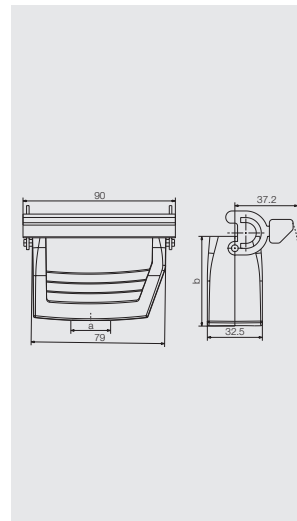

Cover

Version	Designation	Order No.
for hoods	HDC 16A DODL 1LB	1665900000

End locking, lower side

Size 5

Base

Bulkhead housing

Version	Cover	b (mm)	Designation	Order No.
	with cover	44.5	HDC 16A ADLU	1664940000
	without cover	25	HDC 16A ALU	1664920000

Base housing

a	Version	Cover	b (mm)	Designation	Order No.
M20	with thread	without cover	57	HDC 16A SLU 2M20G	1788770000
M20	with thread	with cover	76.5	HDC 16A SDLU 2M20G	1788790000
M25	with thread	without cover	57	HDC 16A SLU 2M25G	1788760000
M25	with thread	with cover	76.5	HDC 16A SDLU 2M25G	1788780000
PG 16	with thread	without cover	57	HDC 16A SLU 2PG16G	1665070000
PG 16	with thread	with cover	76.5	HDC 16A SDLU 2PG16	1665300000
PG 21	with thread	without cover	57	HDC 16A SLU 1PG21G	1665090000

D

Coupling hood

a	Version	Cover	b (mm)	Designation	Order No.
M25	with thread		53	HDC 16A KLU 1M25G	1788800000
PG 16	with thread		53	HDC 16A KLU 1PG16G	1665450000

Cover

Version	Designation	Order No.
for bases	HDC 16A DMDL 2BO	1665910000