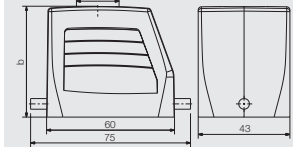

RockStar® Housings IP65 / NEMA Type 4X

End locking, lower side

Size 3

Hood

Hood, Cable Entry sideways

| a | Version | Cover | b (mm) | Designation | Order No. |
|---------|-------------|-------|--------|---------------------|------------|
| M20 | with thread | | 52 | HDC 06B TSLU 1M20G | 1788100000 |
| M20 | with thread | | 52 | HDC 06B TSLU 1M20G | 1805930000 |
| M25 | with thread | | 52 | HDC 06B TSLU 1M25G | 1788090000 |
| M25 | with thread | | 72 | HDC 16D TSLU 1M25G | 1787480000 |
| M32 | with thread | | 72 | HDC 16D TSLU 1M32G | 1787470000 |
| PG 13.5 | with thread | | 52 | HDC 06B TSLU 1PG13G | 1670530000 |
| PG 16 | with thread | | 52 | HDC 06B TSLU 1PG16G | 1652520000 |
| PG 21 | with thread | | 72 | HDC 16D TSLU 1PG21G | 1652560000 |
| PG 29 | with thread | | 72 | HDC 16D TSLU 1PG29G | 1652580000 |

D

Hood, Cable Entry at top

| a | Version | Cover | b (mm) | Designation | Order No. |
|---------|-------------|-------|--------|---------------------|------------|
| M20 | with thread | | 52 | HDC 06B TOLU 1M20G | 1788120000 |
| M25 | with thread | | 52 | HDC 06B TOLU 1M25G | 1788110000 |
| M25 | with thread | | 72 | HDC 16D TOLU 1M25G | 1787500000 |
| M32 | with thread | | 72 | HDC 16D TOLU 1M32G | 1787490000 |
| PG 13.5 | with thread | | 52 | HDC 06B TOLU 1PG13G | 1670500000 |
| PG 16 | with thread | | 52 | HDC 06B TOLU 1PG16G | 1652640000 |
| PG 21 | with thread | | 72 | HDC 16D TOLU 1PG21G | 1652680000 |
| PG 29 | with thread | | 72 | HDC 16D TOLU 1PG29G | 1652700000 |

Cover

| Version | Designation | Order No. |
|-----------|------------------|------------|
| for hoods | HDC 06B DMDL 1LB | 1665210000 |

End locking, lower side

Size 3

Base

Bulkhead housing

| Version | Cover | b (mm) | Designation | Order No. |
|---------|---------------|--------|--------------|------------|
| | without cover | 29 | HDC 06B ALU | 1202100000 |
| | with cover | 47 | HDC 06B ADLU | 1202500000 |