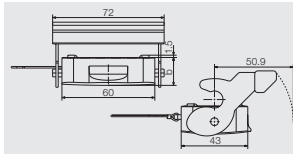

D

Hood, Cable Entry at top

| a | Version | Cover | b (mm) | Designation | Order No. |
|---------|-------------|-------|--------|---------------------|------------|
| M20 | with thread | | 52 | HDC 06B TOLU 1M20G | 1788120000 |
| M25 | with thread | | 52 | HDC 06B TOLU 1M25G | 1788110000 |
| M25 | with thread | | 72 | HDC 16D TOLU 1M25G | 1787500000 |
| M32 | with thread | | 72 | HDC 16D TOLU 1M32G | 1787490000 |
| PG 13.5 | with thread | | 52 | HDC 06B TOLU 1PG13G | 1670500000 |
| PG 16 | with thread | | 52 | HDC 06B TOLU 1PG16G | 1652640000 |
| PG 21 | with thread | | 72 | HDC 16D TOLU 1PG21G | 1652680000 |
| PG 29 | with thread | | 72 | HDC 16D TOLU 1PG29G | 1652700000 |

Cover

| Version | Designation | Order No. |
|-----------|------------------|------------|
| for hoods | HDC 06B DMDL 1LB | 1665210000 |

End locking, lower side

Size 3

Base

Bulkhead housing

| Version | Cover | b (mm) | Designation | Order No. |
|---------|---------------|--------|--------------|------------|
| | without cover | 29 | HDC 06B ALU | 1202100000 |
| | with cover | 47 | HDC 06B ADLU | 1202500000 |