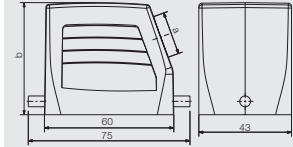

RockStar® Housings IP65 / NEMA Type 4X

End locking, lower side

Size 3

Hood

Hood, Cable Entry sideways

| a | Version | Cover | b (mm) | Designation | Order No. |
|---------|-------------|-------|--------|---------------------|------------|
| M20 | with thread | | 52 | HDC 06B TSLU 1M20G | 1788100000 |
| M20 | with thread | | 52 | HDC 06B TSLU 1M20G | 1805930000 |
| M25 | with thread | | 52 | HDC 06B TSLU 1M25G | 1788090000 |
| M25 | with thread | | 72 | HDC 16D TSLU 1M25G | 1787480000 |
| M32 | with thread | | 72 | HDC 16D TSLU 1M32G | 1787470000 |
| PG 13.5 | with thread | | 52 | HDC 06B TSLU 1PG13G | 1670530000 |
| PG 16 | with thread | | 52 | HDC 06B TSLU 1PG16G | 1652520000 |
| PG 21 | with thread | | 72 | HDC 16D TSLU 1PG21G | 1652560000 |
| PG 29 | with thread | | 72 | HDC 16D TSLU 1PG29G | 1652580000 |

D

Hood, Cable Entry at top

| a | Version | Cover | b (mm) | Designation | Order No. |
|---------|-------------|-------|--------|---------------------|------------|
| M20 | with thread | | 52 | HDC 06B TOLU 1M20G | 1788120000 |
| M25 | with thread | | 52 | HDC 06B TOLU 1M25G | 1788110000 |
| M25 | with thread | | 72 | HDC 16D TOLU 1M25G | 1787500000 |
| M32 | with thread | | 72 | HDC 16D TOLU 1M32G | 1787490000 |
| PG 13.5 | with thread | | 52 | HDC 06B TOLU 1PG13G | 1670500000 |
| PG 16 | with thread | | 52 | HDC 06B TOLU 1PG16G | 1652640000 |
| PG 21 | with thread | | 72 | HDC 16D TOLU 1PG21G | 1652680000 |
| PG 29 | with thread | | 72 | HDC 16D TOLU 1PG29G | 1652700000 |

Cover

| Version | Designation | Order No. |
|-----------|------------------|------------|
| for hoods | HDC 06B DMDL 1LB | 1665210000 |

End locking, lower side

Size 3

Base

Bulkhead housing

| Version | Cover | b (mm) | Designation | Order No. |
|---------|---------------|--------|--------------|------------|
| | without cover | 29 | HDC 06B ALU | 1202100000 |
| | with cover | 47 | HDC 06B ADLU | 1202500000 |