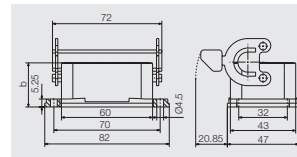

Base housing

| a | Version | Cover | b (mm) | Designation | Order No. |
|-------|-------------|---------------|--------|---------------------|------------|
| M20 | with thread | without cover | 54 | HDC 06B SLU 1M20G | 1900460000 |
| M20 | with thread | with cover | 72 | HDC 06B SDLU 1M20G | 1900360000 |
| M20 | with thread | without cover | 54 | HDC 06B SLU 2M20G | 1788140000 |
| M20 | with thread | with cover | 72 | HDC 06B SDLU 2M20G | 1788170000 |
| M25 | with thread | without cover | 54 | HDC 06B SLU 1M25G | 1900480000 |
| M25 | with thread | with cover | 72 | HDC 06B SDLU 1M25G | 1900380000 |
| M25 | with thread | without cover | 74 | HDC 16D SLU 1M25G | 1900880000 |
| M25 | with thread | with cover | 92 | HDC 16D SDLU 1M25G | 1900820000 |
| M25 | with thread | without cover | 54 | HDC 06B SLU 2M25G | 1788130000 |
| M25 | with thread | without cover | 74 | HDC 16D SLU 2M25G | 1787520000 |
| M25 | with thread | with cover | 92 | HDC 16D SDLU 2M25G | 1787540000 |
| M25 | with thread | with cover | 72 | HDC 06B SDLU 2M25G | 1788160000 |
| M32 | with thread | without cover | 74 | HDC 16D SLU 1M32G | 1900900000 |
| M32 | with thread | without cover | 74 | HDC 16D SLU 2M32G | 1787510000 |
| PG 16 | with thread | without cover | 54 | HDC 06B SLU 1PG16G | 1652750000 |
| PG 16 | with thread | with cover | 72 | HDC 06B SDLU 1PG16G | 1652980000 |
| PG 16 | with thread | without cover | 54 | HDC 06B SLU 2PG16G | 1652760000 |
| PG 16 | with thread | with cover | 72 | HDC 06B SDLU 2PG16G | 1652990000 |
| PG 21 | with thread | without cover | 74 | HDC 16D SLU 2PG21G | 1652840000 |