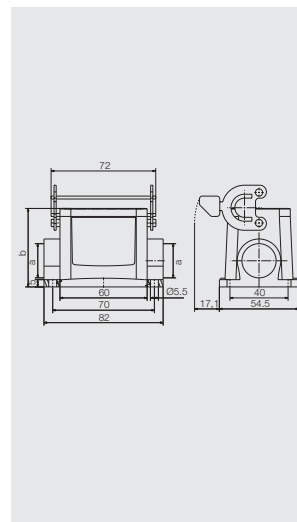

Base housing

| a | Version | Cover | b (mm) | Designation | Order No. |
|-------|-------------|---------------|--------|---------------------|------------|
| M20 | with thread | without cover | 54 | HDC 06B SLU 1M20G | 1900460000 |
| M20 | with thread | with cover | 72 | HDC 06B SDLU 1M20G | 1900360000 |
| M20 | with thread | without cover | 54 | HDC 06B SLU 2M20G | 1788140000 |
| M20 | with thread | with cover | 72 | HDC 06B SDLU 2M20G | 1788170000 |
| M25 | with thread | without cover | 54 | HDC 06B SLU 1M25G | 1900480000 |
| M25 | with thread | with cover | 72 | HDC 06B SDLU 1M25G | 1900380000 |
| M25 | with thread | without cover | 74 | HDC 16D SLU 1M25G | 1900880000 |
| M25 | with thread | with cover | 92 | HDC 16D SDLU 1M25G | 1900820000 |
| M25 | with thread | without cover | 54 | HDC 06B SLU 2M25G | 1788130000 |
| M25 | with thread | without cover | 74 | HDC 16D SLU 2M25G | 1787520000 |
| M25 | with thread | with cover | 92 | HDC 16D SDLU 2M25G | 1787540000 |
| M25 | with thread | with cover | 72 | HDC 06B SDLU 2M25G | 1788160000 |
| M32 | with thread | without cover | 74 | HDC 16D SLU 1M32G | 1900900000 |
| M32 | with thread | without cover | 74 | HDC 16D SLU 2M32G | 1787510000 |
| PG 16 | with thread | without cover | 54 | HDC 06B SLU 1PG16G | 1652750000 |
| PG 16 | with thread | with cover | 72 | HDC 06B SDLU 1PG16G | 1652980000 |
| PG 16 | with thread | without cover | 54 | HDC 06B SLU 2PG16G | 1652760000 |
| PG 16 | with thread | with cover | 72 | HDC 06B SDLU 2PG16G | 1652990000 |
| PG 21 | with thread | without cover | 74 | HDC 16D SLU 2PG21G | 1652840000 |