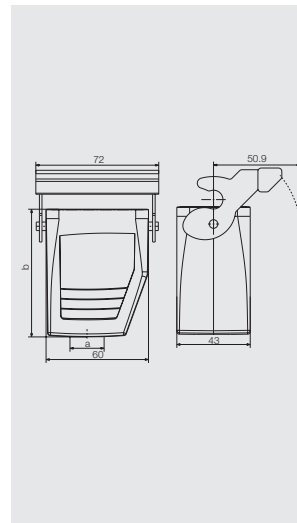

Cover

Version	Designation	Order No.
for bases	HDC 06B DODL 2B0	1665200000