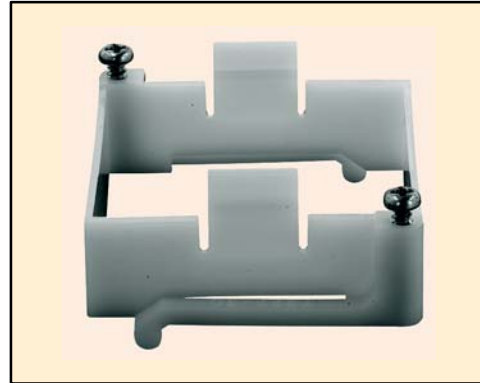

R95-161

Panel Mount Bracket

For use with the following NTE types:

- R64 Series
- R65 Series

R95-180

12-Pin Heavy Duty Socket

Features

- Surface Mount
- With Pressure Clamp Screws