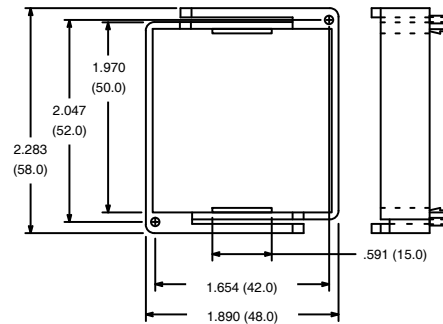

R95-161

Panel Mount Bracket

For use with the following NTE types:

- R64 Series
- R65 Series

R95-180

12-Pin Heavy Duty Socket

Features

- Surface Mount
- With Pressure Clamp Screws

Electrical Rating:

300Volts, 10 Amps