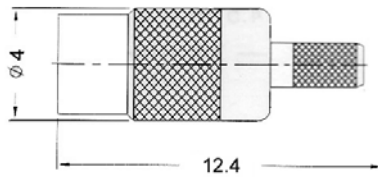

MMCX Connectors

Crimp Type for Flexible Cable

Straight Cable Plug

Cable: RG174/U, 188/U, 316/U

P/N: 1310A204M

RECOMENDED CABLE STRIPPING DIMENSIONS

Crimp Type for Flexible Cable

Straight Cable Jack

Cable: RG174/U, 188/U, 316/U

P/N: 1320A204M

Crimp Type for Flexible Cable

Right Angle Plug

Cable: RG174/U, 188/U, 316/U

P/N: 1313A204M

**Printed Circuit Board
Connectors**

Vertical Jack