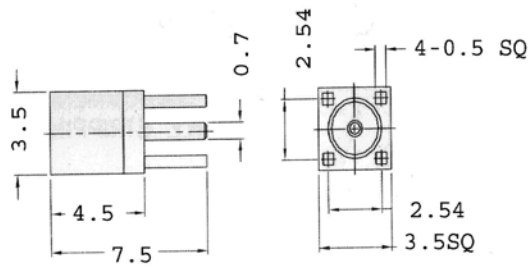

Cable: RG174/U, 188/U, 316/U

P/N: 1320A204M

Crimp Type for Flexible Cable

Right Angle Plug

Cable: RG174/U, 188/U, 316/U

P/N: 1313A204M

**Printed Circuit Board
Connectors**

Vertical Jack