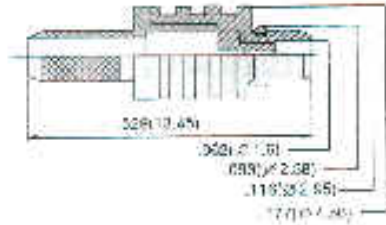

MMCX Connectors

Crimp Type for Flexible Cable

Straight Cable Plug

Cable: RG174/U, 188/U, 316/U

P/N: 1310A204M

RECOMENDED CABLE STRIPPING DIMENSIONS

Crimp Type for Flexible Cable

Straight Cable Jack

Cable: RG174/U, 188/U, 316/U

P/N: 1320A204M

Crimp Type for Flexible Cable

Right Angle Plug

Cable: RG174/U, 188/U, 316/U

P/N: 1313A204M

**Printed Circuit Board
Connectors**

Vertical Jack