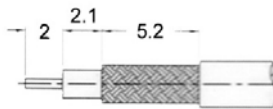

MMCX Connectors

Crimp Type for Flexible Cable

Straight Cable Plug

Cable: RG174/U, 188/U, 316/U

P/N: 1310A204M

RECOMENDED CABLE STRIPPING DIMENSIONS

Crimp Type for Flexible Cable

Straight Cable Jack

Cable: RG174/U, 188/U, 316/U

P/N: 1320A204M

Crimp Type for Flexible Cable

Right Angle Plug

Cable: RG174/U, 188/U, 316/U

P/N: 1313A204M

**Printed Circuit Board
Connectors**

Vertical Jack