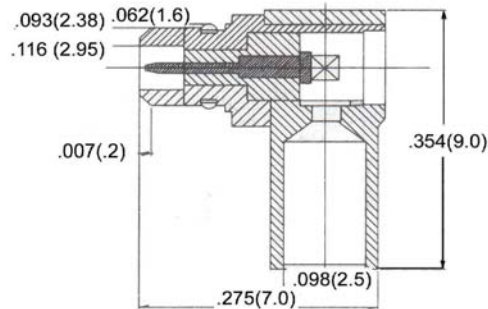

MMCX Connectors

Crimp Type for Flexible Cable

Straight Cable Plug

Cable: RG174/U, 188/U, 316/U

P/N: 1310A204M

RECOMENDED CABLE STRIPPING DIMENSIONS

Crimp Type for Flexible Cable

Straight Cable Jack

Cable: RG174/U, 188/U, 316/U

P/N: 1320A204M

Crimp Type for Flexible Cable

Right Angle Plug

Cable: RG174/U, 188/U, 316/U

P/N: 1313A204M

**Printed Circuit Board
Connectors**

Vertical Jack

P/N: 1361A514