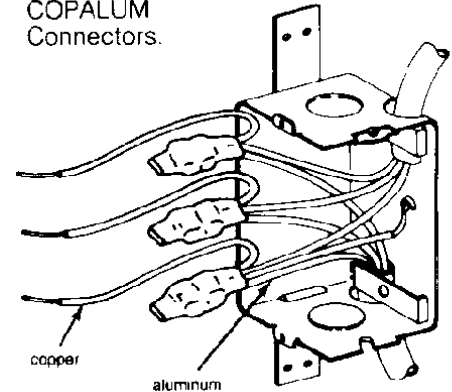

The reconnection of old technology aluminum wire is fast and efficient with AMP COPALUM connectors and tooling.

Reconnection for switch or duplex receptacle with AMP COPALUM Connectors.

Reconnection for typical feed-through circuit with AMP COPALUM Connectors.

### AMP COPALUM Connectors and Heat Shrink Tubing Kits

#8 KIT  
608501-1

#6 KIT  
608502-1

Kits contain: 200 connectors and 200 heat shrink tubing pieces.

#### CORDLESS POWER TOOL PART NO. 933150-1

- Includes #8 and #6 color-coded dies
- Standard battery pack
- 200 crimps per charge