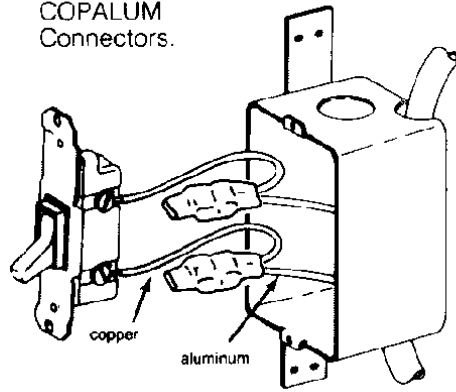

The reconnection of old technology aluminum wire is fast and efficient with AMP COPALUM connectors and tooling.

Reconnection for switch or duplex receptacle with AMP COPALUM Connectors.

Reconnection for typical feed-through circuit with AMP COPALUM Connectors.

### AMP COPALUM Connectors and Heat Shrink Tubing Kits

#8 KIT  
608501-1

#6 KIT  
608502-1

Kits contain: 200 connectors and 200 heat shrink tubing pieces.