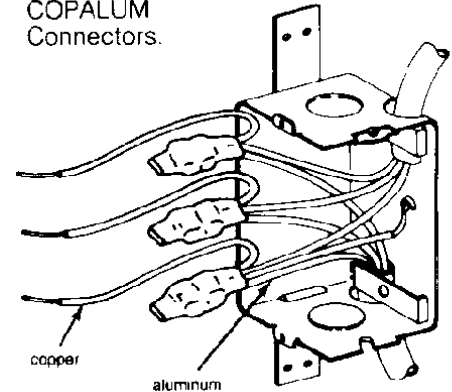

The reconnection of old technology aluminum wire is fast and efficient with AMP COPALUM connectors and tooling.

Reconnection for switch or duplex receptacle with AMP COPALUM Connectors.

Reconnection for typical feed-through circuit with AMP COPALUM Connectors.

**AMP COPALUM Connectors and Heat Shrink Tubing Kits**

Kits contain: 200 connectors and 200 heat shrink tubing pieces.

**AMP Tooling**

**AMP CORDLESS POWER TOOL KIT  
KIT PART NO. 933592-1**  
Kit Includes:

- Cordless Tool Part Number 933150-1
- Battery Charger Part Number 983970-1
- 2 Battery Packs Part Number 983969-1
- Crimp Gauge Part Number 932893-1
- Instruction Sheet IS 9425
- Customer Manual CM 5751
- Carrying Case Part No. 933591-1

**CORDLESS POWER TOOL  
PART NO. 933150-1**

- Includes #8 and #6 color-coded dies
- Standard battery pack
- 200 crimps per charge

**ECONOMY FLAMELESS HEAT GUN  
MODEL HG-3  
PART NO. 606712-2**

- 120 Volts AC
- 1,250 Watts
- Instruction Sheet IS 405159