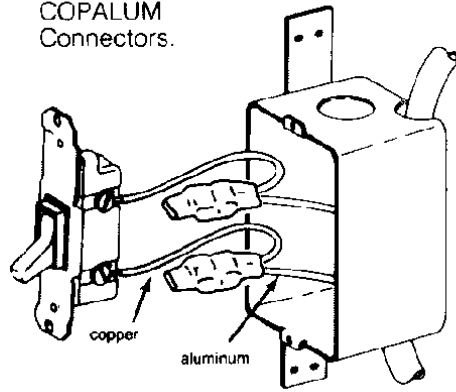

The reconnection of old technology aluminum wire is fast and efficient with AMP COPALUM connectors and tooling.

Reconnection for switch or duplex receptacle with AMP COPALUM Connectors.

Reconnection for typical feed-through circuit with AMP COPALUM Connectors.

**AMP COPALUM Connectors and Heat Shrink Tubing Kits**

Kits contain: 200 connectors and 200 heat shrink tubing pieces.

**AMP Tooling**

**AMP CORDLESS POWER TOOL KIT  
KIT PART NO. 933592-1**  
Kit Includes:

- Cordless Tool Part Number 933150-1
- Battery Charger Part Number 983970-1
- 2 Battery Packs Part Number 983969-1
- Crimp Gauge Part Number 932893-1
- Instruction Sheet IS 9425
- Customer Manual CM 5751
- Carrying Case Part No. 933591-1

**CORDLESS POWER TOOL  
PART NO. 933150-1**

- Includes #8 and #6 color-coded dies
- Standard battery pack
- 200 crimps per charge

**ECONOMY FLAMELESS HEAT GUN  
MODEL HG-3  
PART NO. 606712-2**

- 120 Volts AC
- 1,250 Watts
- Instruction Sheet IS 405159