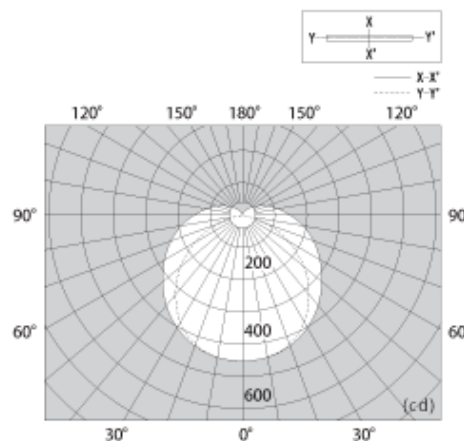

*Dimming not supported.

Property of light distribution

External Dimensions

(Unit: mm)

Seamless LED Lighting

- ▶ Lineup
- ▶ Installation Example

Wall Washers

- ▶ Lineup