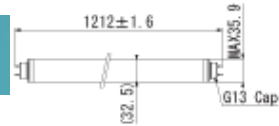

Fluorescent Tube Type LED Lamps List

Product	Specifications				Emission Color		
	Power Supply	type	Waterproof	Cover Type	For Signboard Daylight White	Normal Daylight Incandescent	
110W Model	Separate	Single Lamp	Waterproof	Milky White	R-FDC11BK1WP1	R-FDC11BD1WP1	
					R-FDC11BN1WP1	R-FDC11BL1WP1	
				Translucent	R-FDC11BK1TWP1	R-FDC11BD1TWP1	
					R-FDC11BN1TWP1	R-FDC11BL1TWP1	
40W Model	Built-in	Single Lamp		Milky White	R-FAC40BK1	R-FAC40BD1	
					R-FAC40BN1	R-FAC40BL1	
				Translucent	R-FAC40BK1T	R-FAC40BD1T	
					R-FAC40BN1T	R-FAC40BL1T	
				Waterproof	Milky White	R-FAC40BK1W	R-FAC40BD1W
						R-FAC40BN1W	R-FAC40BL1W
				Translucent	R-FAC40BK1TW	R-FAC40BD1TW	
					R-FAC40BN1TW	R-FAC40BL1TW	
	Separate	Single Lamp		Milky White	R-FDC40BK1P1	R-FDC40BD1P1	
					R-FDC40BN1P1	R-FDC40BL1P1	
				Translucent	R-FDC40BK1TP1	R-FDC40BD1TP1	
					R-FDC40BN1TP1	R-FDC40BL1TP1	
				Waterproof	Milky White	R-FDC40BK1WP1	R-FDC40BD1WP1
						R-FDC40BN1WP1	R-FDC40BL1WP1
				Translucent	R-FDC40BK1TWP1	R-FDC40BD1TWP1	
					R-FDC40BN1TWP1	R-FDC40BL1TWP1	
Dual Lamp	Dual Lamp		Milky White	R-FDC40BK1P2	R-FDC40BD1P2		
				R-FDC40BN1P2	R-FDC40BL1P2		
			Translucent	R-FDC40BK1TP2	R-FDC40BD1TP2		
				R-FDC40BN1TP2	R-FDC40BL1TP2		
			Waterproof	Milky White	R-FDC40BK1WP2	R-FDC40BD1WP2	
					R-FDC40BN1WP2	R-FDC40BL1WP2	
			Translucent	R-FDC40BK1TWP2	R-FDC40BD1TWP2		
				R-FDC40BN1TWP2	R-FDC40BL1TWP2		
32W Model	Built-in			Milky White	R-FAC32BK1	R-FAC32BD1	
					R-FAC32BN1	R-FAC32BL1	
				Translucent	R-FAC32BK1T	R-FAC32BD1T	
					R-FAC32BN1T	R-FAC32BL1T	
				Waterproof	Milky White	R-FAC32BK1W	R-FAC32BD1W