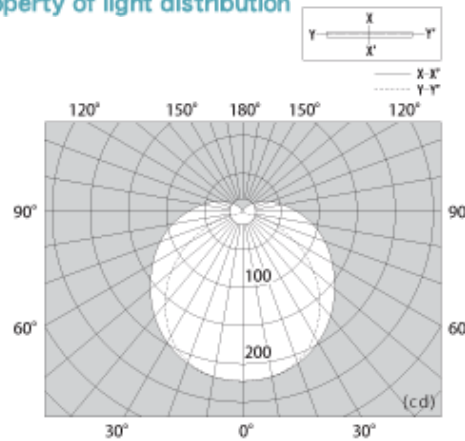

*Dimming not supported.

Property of light distribution

External Dimensions

(Unit: mm)

Seamless LED Lighting

- ▶ Lineup
- ▶ Installation Example

Wall Washers

- ▶ Lineup