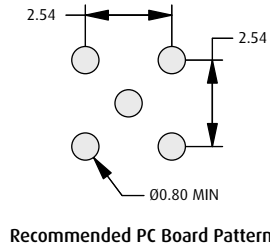

MMCX Coax Connectors

Female Coax Jacks

- ❖ Snap-on coupling.
- ❖ Suitable for cable-to-board and cable-to-cable applications.
- ❖ For other coax styles or custom variants, contact technical@harwin.com.

PC TAIL

VERTICAL JACK

HORIZONTAL JACK

CRIMP

STRAIGHT JACK

Suitable for cables RG178/U & RG196/U

Cable Stripping

BULKHEAD JACK

Suitable for cables RG174/U, RG188A/U & RG316/U

Panel Layout

Cable Stripping

HOW TO ORDER

MMCX - XX 05

SERIES CODE

CONNECTOR TYPE

30	Vertical PC Tail
35	Horizontal PC Tail
50	Straight Crimp
53	Bulkhead Crimp

FINISH