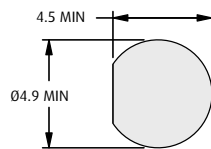

VERTICAL JACK

HORIZONTAL JACK

CRIMP

STRAIGHT JACK

Suitable for cables RG178/U & RG196/U

Cable Stripping

BULKHEAD JACK

Suitable for cables RG174/U, RG188A/U & RG316/U

Panel Layout

Cable Stripping

HOW TO ORDER

MMCX - XX 05

SERIES CODE

CONNECTOR TYPE

30	Vertical PC Tail
35	Horizontal PC Tail
50	Straight Crimp
53	Bulkhead Crimp

FINISH