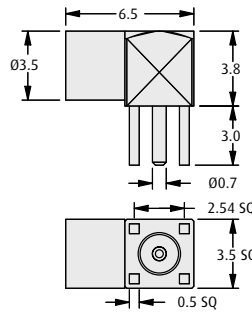

MMCX Coax Connectors

Female Coax Jacks

- ❖ Snap-on coupling.
- ❖ Suitable for cable-to-board and cable-to-cable applications.
- ❖ For other coax styles or custom variants, contact technical@harwin.com.

PC TAIL

VERTICAL JACK

HORIZONTAL JACK

CRIMP

STRAIGHT JACK

Suitable for cables RG178/U & RG196/U

Cable Stripping

BULKHEAD JACK

Suitable for cables RG174/U, RG188A/U & RG316/U

Panel Layout

Cable Stripping

HOW TO ORDER

MMCX - XX 05

SERIES CODE

CONNECTOR TYPE

30	Vertical PC Tail
35	Horizontal PC Tail
50	Straight Crimp
53	Bulkhead Crimp

FINISH