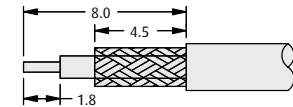

VERTICAL JACK

HORIZONTAL JACK

CRIMP

STRAIGHT JACK

Suitable for cables RG178/U & RG196/U

Cable Stripping

BULKHEAD JACK

Suitable for cables RG174/U, RG188A/U & RG316/U

Panel Layout

Cable Stripping

HOW TO ORDER

MMCX - XX 05

SERIES CODE

CONNECTOR TYPE

30	Vertical PC Tail
35	Horizontal PC Tail
50	Straight Crimp
53	Bulkhead Crimp

FINISH