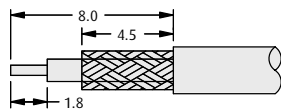

VERTICAL JACK

HORIZONTAL JACK

CRIMP

STRAIGHT JACK

Suitable for cables RG178/U & RG196/U

Cable Stripping

BULKHEAD JACK

Suitable for cables RG174/U, RG188A/U & RG316/U

Panel Layout

Cable Stripping

HOW TO ORDER

MMCX - XX 05

SERIES CODE

CONNECTOR TYPE

30	Vertical PC Tail
35	Horizontal PC Tail
50	Straight Crimp
53	Bulkhead Crimp

FINISH