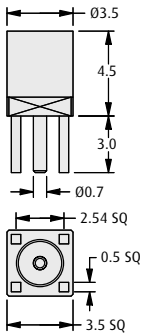

MMCX Coax Connectors

Female Coax Jacks

- ❖ Snap-on coupling.
- ❖ Suitable for cable-to-board and cable-to-cable applications.
- ❖ For other coax styles or custom variants, contact technical@harwin.com.

PC TAIL

VERTICAL JACK

HORIZONTAL JACK

CRIMP

STRAIGHT JACK

Suitable for cables RG178/U & RG196/U

Cable Stripping

BULKHEAD JACK

Suitable for cables RG174/U, RG188A/U & RG316/U

Panel Layout

Cable Stripping

HOW TO ORDER

MMCX - XX 05

SERIES CODE

CONNECTOR TYPE

30	Vertical PC Tail
35	Horizontal PC Tail
50	Straight Crimp
53	Bulkhead Crimp

FINISH