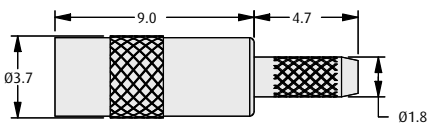

VERTICAL JACK

HORIZONTAL JACK

CRIMP

STRAIGHT JACK

Suitable for cables RG178/U & RG196/U

Cable Stripping

BULKHEAD JACK

Suitable for cables RG174/U, RG188A/U & RG316/U

Panel Layout

Cable Stripping

HOW TO ORDER

MMCX - XX 05

SERIES CODE

CONNECTOR TYPE

30	Vertical PC Tail
35	Horizontal PC Tail
50	Straight Crimp
53	Bulkhead Crimp

FINISH