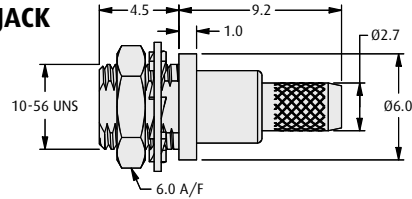

VERTICAL JACK

HORIZONTAL JACK

CRIMP

STRAIGHT JACK

Suitable for cables RG178/U & RG196/U

Cable Stripping

BULKHEAD JACK

Suitable for cables RG174/U, RG188A/U & RG316/U

Panel Layout

Cable Stripping

HOW TO ORDER

MMCX - XX 05

SERIES CODE

CONNECTOR TYPE

30	Vertical PC Tail
35	Horizontal PC Tail
50	Straight Crimp
53	Bulkhead Crimp

FINISH