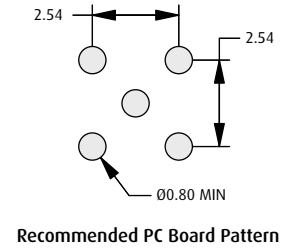

MMCX Coax Connectors

Female Coax Jacks

- ❖ Snap-on coupling.
- ❖ Suitable for cable-to-board and cable-to-cable applications.
- ❖ For other coax styles or custom variants, contact technical@harwin.com.

PC TAIL

VERTICAL JACK

HORIZONTAL JACK

CRIMP

STRAIGHT JACK

Suitable for cables RG178/U & RG196/U

Cable Stripping

BULKHEAD JACK

Suitable for cables RG174/U, RG188A/U & RG316/U

Panel Layout

Cable Stripping

HOW TO ORDER

MMCX - XX 05

SERIES CODE

CONNECTOR TYPE

30	Vertical PC Tail
35	Horizontal PC Tail
50	Straight Crimp
53	Bulkhead Crimp

FINISH