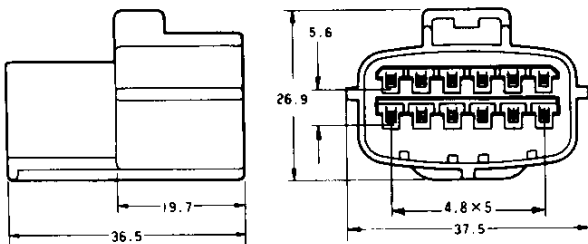

# Econoseal J Series Connectors <Mark II (+)>

Cap

Plug

Part Number : 174657-2

10  
Pos.

Part Number : 174655-2

Double Lock Plate  
Part Number : 1-174658-1

Double Lock Plate  
Part Number : 1-174656-1

Part Number : 174663-2

12  
Pos.

Part Number : 174661-2

Double Lock Plate  
Part Number : 1-174664-1

Double Lock Plate  
Part Number : 1-174662-1

\*The color of housing is black, and that of double lock plate white.  
\*The material of housings and double lock plate are of PBT.