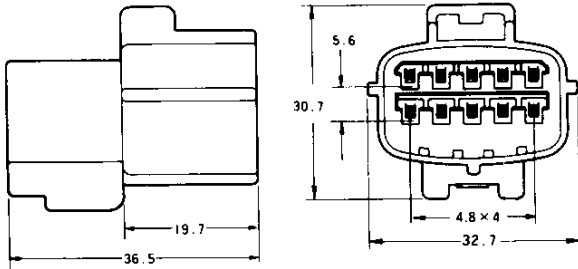

# Econoseal J Series Connectors <Mark II (+)>

Cap

Plug

Part Number : 174657-2

10  
Pos.

Part Number : 174655-2

Double Lock Plate  
Part Number : 1-174658-1

Double Lock Plate  
Part Number : 1-174656-1

Part Number : 174663-2

12  
Pos.

Part Number : 174661-2

Double Lock Plate  
Part Number : 1-174664-1

Double Lock Plate  
Part Number : 1-174662-1

\*The color of housing is black, and that of double lock plate white.  
\*The material of housings and double lock plate are of PBT.