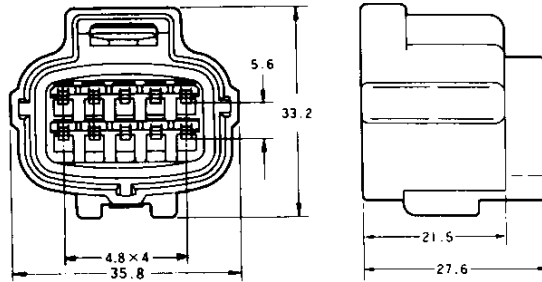

# Econoseal J Series Connectors <Mark II (+)>

Cap

Plug

Part Number : 174657-2

10  
Pos.

Part Number : 174655-2

Double Lock Plate  
Part Number : 1-174658-1

Double Lock Plate  
Part Number : 1-174656-1

Part Number : 174663-2

12  
Pos.

Part Number : 174661-2

Double Lock Plate  
Part Number : 1-174664-1

Double Lock Plate  
Part Number : 1-174662-1

\*The color of housing is black, and that of double lock plate white.  
\*The material of housings and double lock plate are of PBT.