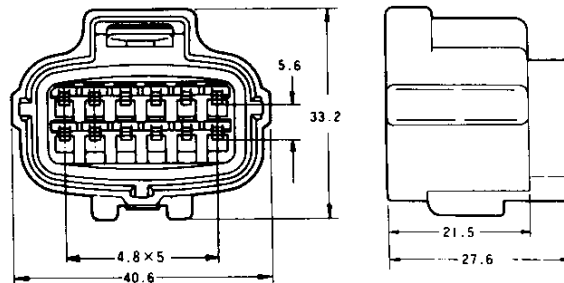

# Econoseal J Series Connectors <Mark II (+)>

Cap

Plug

Part Number : 174657-2

10  
Pos.

Part Number : 174655-2

Double Lock Plate  
Part Number : 1-174658-1

Double Lock Plate  
Part Number : 1-174656-1

Part Number : 174663-2

12  
Pos.

Part Number : 174661-2

Double Lock Plate  
Part Number : 1-174664-1

Double Lock Plate  
Part Number : 1-174662-1

\*The color of housing is black, and that of double lock plate white.  
\*The material of housings and double lock plate are of PBT.