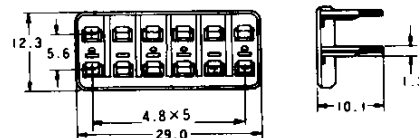

Part Number : 174663-2

12  
Pos.

Part Number : 174661-2

Double Lock Plate  
Part Number : 1-174664-1

Double Lock Plate  
Part Number : 1-174662-1

\*The color of housing is black, and that of double lock plate white.  
\*The material of housings and double lock plate are of PBT.