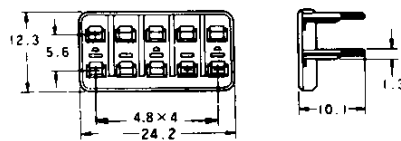

# Econoseal J Series Connectors <Mark II (+)>

Cap

Plug

Part Number : 174657-2

10  
Pos.

Part Number : 174655-2

Double Lock Plate  
Part Number : 1-174658-1

Double Lock Plate  
Part Number : 1-174656-1

Part Number : 174663-2

12  
Pos.

Part Number : 174661-2

Double Lock Plate  
Part Number : 1-174664-1

Double Lock Plate  
Part Number : 1-174662-1

\*The color of housing is black, and that of double lock plate white.  
\*The material of housings and double lock plate are of PBT.