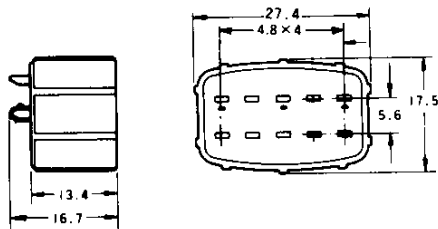

# Econoseal J Series Connectors <Mark II (+)>

Cap

Plug

Part Number : 174657-2

10  
Pos.

Part Number : 174655-2

Double Lock Plate  
Part Number : 1-174658-1

Double Lock Plate  
Part Number : 1-174656-1

Part Number : 174663-2

12  
Pos.

Part Number : 174661-2

Double Lock Plate  
Part Number : 1-174664-1

Double Lock Plate  
Part Number : 1-174662-1

\*The color of housing is black, and that of double lock plate white.  
\*The material of housings and double lock plate are of PBT.