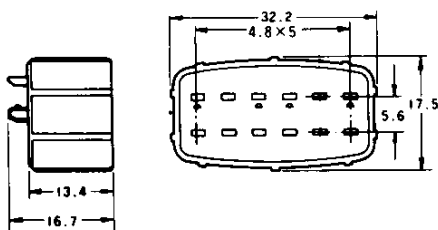

Part Number : 174663-2

12  
Pos.

Part Number : 174661-2

Double Lock Plate  
Part Number : 1-174664-1

Double Lock Plate  
Part Number : 1-174662-1

\*The color of housing is black, and that of double lock plate white.  
\*The material of housings and double lock plate are of PBT.