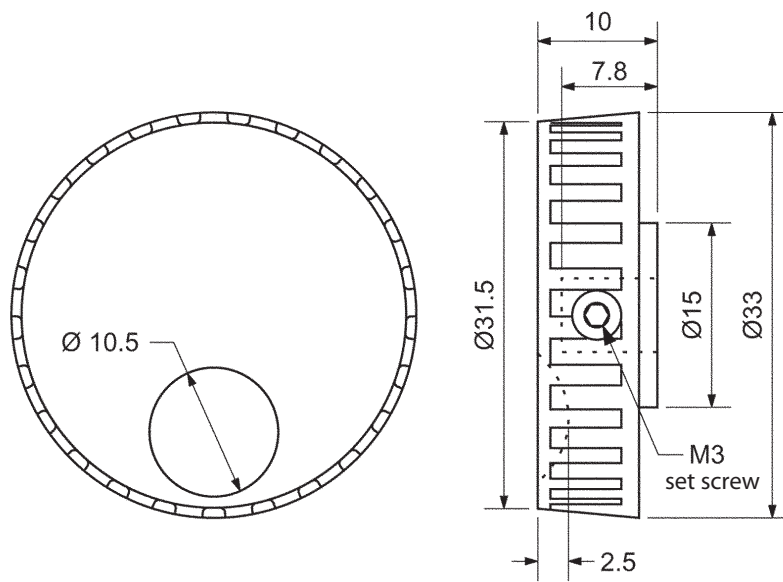

REV.	DESCRIPTION	DATE
A	NEW DRAWING	4/28/2008

All knobs fit Ø6mm shafts
Material: ABS Plastic

20050 SW 112th Ave.
Tualatin, OR 97062
Phone: 503-612-2300
800-275-4899
Fax: 503-612-2383
Website: www.cui.com

TITLE: encoder knob		REV: A
PART NO. K3310 Series	UNITS: MM	
DRAWN BY: JRH	APPROVED BY:	SCALE:

Model Number	Color Options
K3310	taupe
K3310-BLACK	black
K3310-AG	light gray