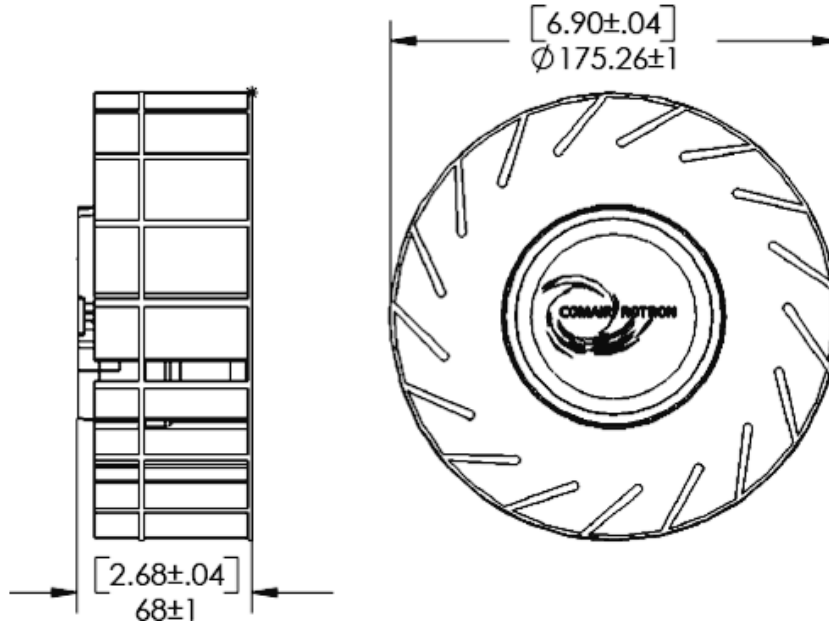

Mechanical Specifications

Dimensions:	6.9 x 6.9 x 2.7 in
Weight	38.8 oz
Max Airflow @ 0 in H ₂ O	325.0 CFM
Max Pressure @ 0 CFM	1.500 in H ₂ O
Noise	63.5 dBA

Detailed
Drawing

Printer-Friendly
Datasheet

Mechanical Drawing

Options

Part Number	Model Number	Bearing Type	Fan Rotation	Termination	In-Stock <small>(Click 'Yes' for current stock)</small>
039852	DD692748K1A	Ball	Centrifugal	12in Leadwires	Yes
040553	DD692748K1E2	Ball	Centrifugal	12in Leadwires	No
040642	DD692748K1E2-E2	Ball	Centrifugal	12in Leadwires	No
<p><<< Select the impeller with desired options, then press the Update Datasheet button.</p>					