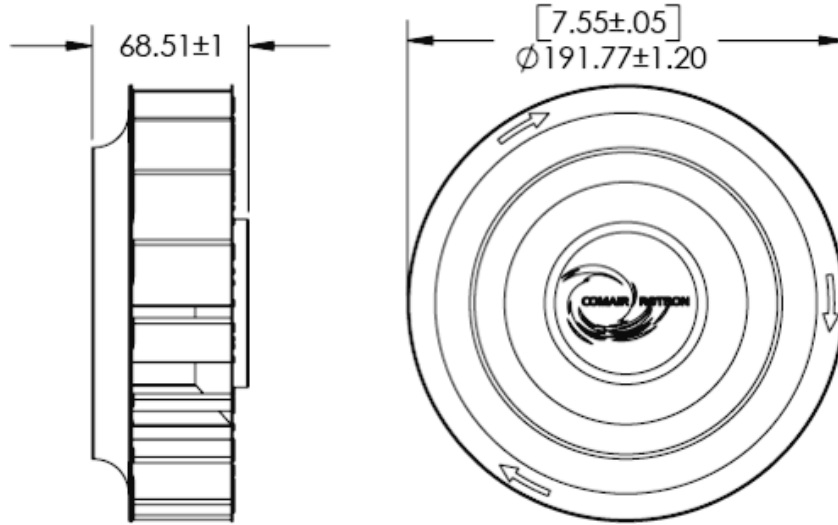

### Mechanical Specifications

Dimensions:	7.6 x 7.6 x 3.6 in
Weight	35.3 oz
Max Airflow @ 0 in H <sub>2</sub> O	250.0 CFM
Max Pressure @ 0 CFM	0.880 in H <sub>2</sub> O
Noise	53.7 dBA

Detailed Drawing

Printer-Friendly Datasheet

### Mechanical Drawing