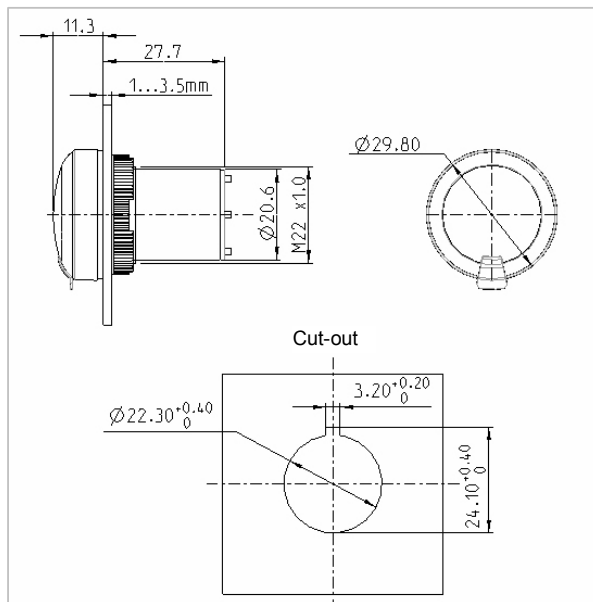

## USB Feedthrough RAFIX 22 FS

Rugged USB feedthroughs for 22.3 mm mounting hole diameter matching the RAFIX 22 FS and RAFIX 22 QR actuator series.

The USB feedthrough provides sturdy installation of an easily accessible USB slot in front panels of controllers and IPCs and can be used, for example, to connect a keyboard for maintenance purposes or a USB stick for a software update. The port on the rear accommodates commercially available USB cables of varying lengths with B-type connector.

A sealing cap protects the slot and ensures a degree of protection to IP 65. For assembly, simply insert the feedthrough from the front side into the mounting hole and fasten it by means of a ring nut from the rear. The depth behind panel is 27.7 mm. The colour of the front ring can be freely selected so that the USB feedthrough can be matched in appearance to the customer-specific design.

### Mounting dimensions

### Order numbers

Collar shape	Front ring	Order no.
Round	Plastic slate grey	1.30.259.001/0707
Round	Chromium-plated	1.30.259.021/0700
Square	Plastic slate grey	1.30.259.051/0707
Square	Chromium-plated	1.30.259.071/0700