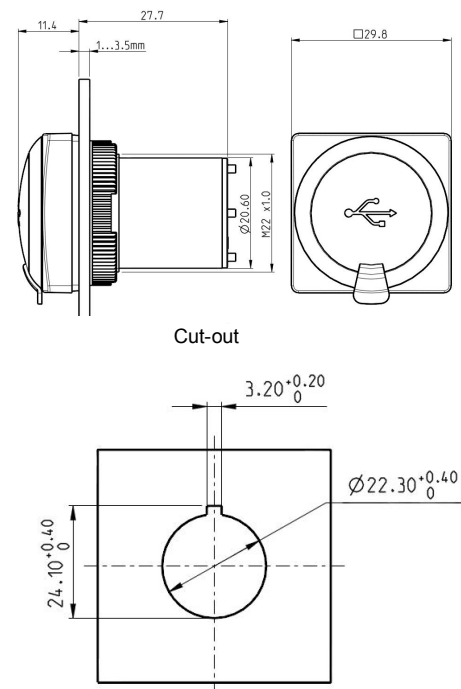

## USB Feedthrough RAFIX 22 FS

Rugged USB feedthroughs for 22.3 mm mounting hole diameter matching the RAFIX 22 FS and RAFIX 22 QR actuator series.

The USB feedthrough provides sturdy installation of an easily accessible USB slot in front panels of controllers and IPCs and can be used, for example, to connect a keyboard for maintenance purposes or a USB stick for a software update. The port on the rear accommodates commercially available USB cables of varying lengths with B-type connector.

A sealing cap protects the slot and ensures a degree of protection to IP 65. For assembly, simply insert the feedthrough from the front side into the mounting hole and fasten it by means of a ring nut from the rear. The depth behind panel is 27.7 mm. The colour of the front ring can be freely selected so that the USB feedthrough can be matched in appearance to the customer-specific design.

### Mounting dimensions

### Order numbers

Collar shape	Front ring	Order no.
Round	Plastic slate grey	1.30.259.001/0707
Round	Chromium-plated	1.30.259.021/0700
Square	Plastic slate grey	1.30.259.051/0707
Square	Chromium-plated	1.30.259.071/0700