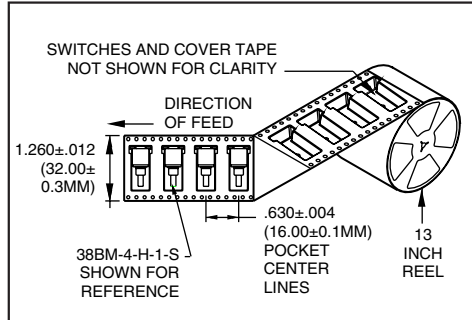

**SERIES 38BM AND 38BC**  
Sub-Miniature Surface Mount

**CIRCUITRY**

**TAPE AND REEL PACKAGING**

**ORDERING INFORMATION**

Pushbutton Switches