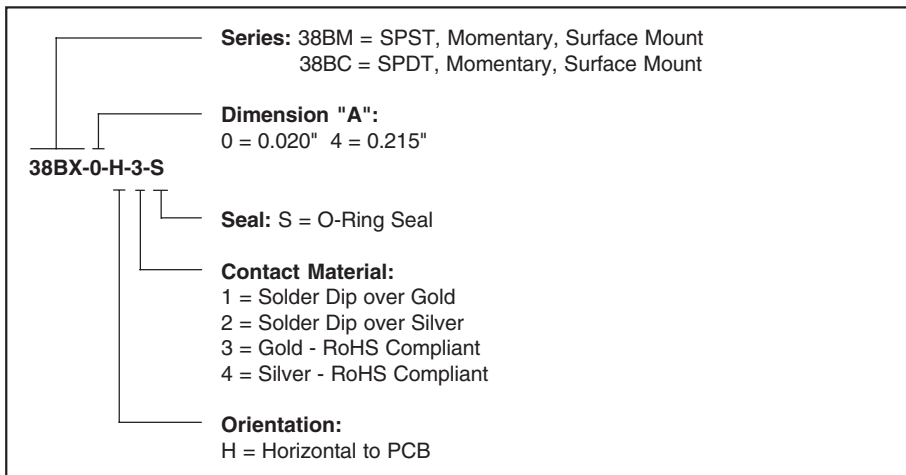

**SERIES 38BM AND 38BC**  
Sub-Miniature Surface Mount

**CIRCUITRY**

**TAPE AND REEL PACKAGING**

**ORDERING INFORMATION**

Pushbutton Switches