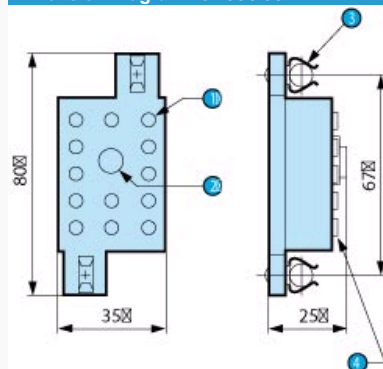

Mounting accessories Input port 13 outputs Part number 81536801

■ xxx

Type	Description	Ø D1	Ø D2	R mini of curvature	
81533501	Mounting equipment Hole domino	-	-	-	
81533001	Mounting equipment Clip domino	-	-	-	
79450609	Mounting equipment Bar clips Ø 8	-	-	-	
79450618	Mounting equipment Locking clip	-	-	-	
81536801	Input port 13 outputs	-	-	-	
17257162	Tubes Rilsan	Natural	2,7	4	18
17257161	Tubes Rilsan	Green	2,7	4	18
17257163	Tubes Rilsan	Red	2,7	4	18
17257176	Tubes Rilsan	Natural	4	6	35

Weight (g)

Dimension Diagram : 81 536 801

N°	Legend
1	13 outputs push-in fittings 4 mm Ø
2	Input port 8 mm Ø push-in fitting
3	Mounted on steel rod Ø 8 mm
4	Push-in connection for semi-rigid tubing Ø 4 mm (NFE 49100)