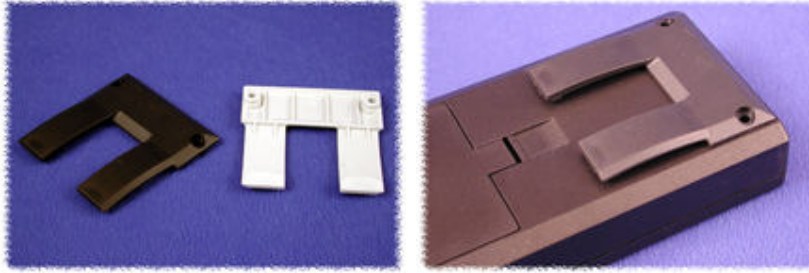

Accessories

Pocket / Belt Clip

| Part Number | Description |
|------------------|---|
| 001150-10 | Infrared Translucent - Replacement End Panels (Package of 10) |
| 001151 | Pocket/Belt Clip (Black) |
| 001152 | Pocket/Belt Clip (Grey) |