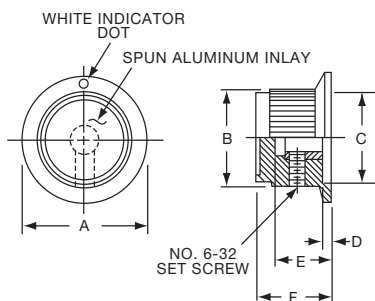

Note: KUS402B1/8 has #4.40 setscrew

Knobs, Molded Phenolic

PH SERIES

PH15181/4

Tyco		Straight Knurl Less Indicator Line					
Electronics	Alcoswitch	A	B	C	D	E	F
1437624-2	PH15181/4	.996(25.3)	.972(24.7)	.799(20.3)	.472(12.0)	.669(17.0)	.157(3.99)

PK SERIES

PK50B1/8

PK701/4

Tyco		Straight Knurl with Dot Indicator on Skirt					
Electronics	Alcoswitch	A	B	C	D	E	F
1437624-7	PK50B1/8	.748(19.0)	.570(14.5)	.500(12.70)	.055(1.40)	.460(11.7)	.550(13.97)
1437624-6	PK50B1/4	.748(19.0)	.570(14.5)	.500(12.70)	.055(1.40)	.460(11.7)	.550(13.97)
1437624-8	PK70B1/4	.984(25.0)	.728(18.5)	.710(18.03)	.079(2.01)	.500(12.7)	.590(14.99)
1437624-9	PK90B1/4	1.25(31.8)	.985(25.0)	.870(22.01)	.098(2.49)	.470(11.9)	.595(15.10)