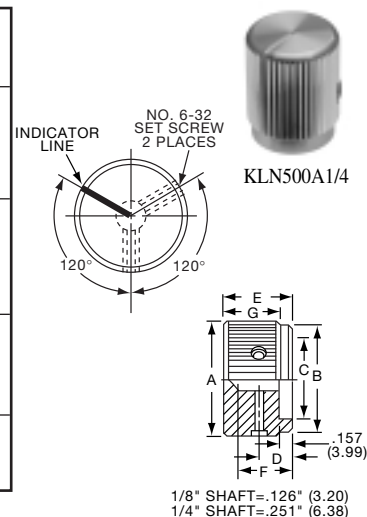

Tyco			Straight Knurl with Top and Side Indicator						
Electronics	Alcoswitch	Color	A	B	C	D	E	F	G
9-1437621-7	KLN500A1/8	Natural	.500(12.7)	0.445(11.3)	.374(9.50)	.281(7.14)	.625(15.9)	.512(13.0)	.527(13.4)
9-1437621-6	KLN500A1/4	Natural	.500(12.7)	0.445(11.3)	.374(9.50)	.281(7.14)	.625(15.9)	.512(13.0)	.527(13.4)
9-1437621-9	KLN500B1/8	Black	.500(12.7)	0.445(11.3)	.374(9.50)	.281(7.14)	.625(15.9)	.512(13.0)	.527(13.4)
9-1437621-8	KLN500B1/4	Black	.500(12.7)	0.445(11.3)	.374(9.50)	.281(7.14)	.625(15.9)	.512(13.0)	.527(13.4)
1437622-1	KLN500S1/4	Smoke	.500(12.7)	0.445(11.3)	.374(9.50)	.281(7.14)	.625(15.9)	.512(13.0)	.527(13.4)
1437622-2	KLN700A1/4	Natural	.740(18.8)	.685(17.4)	.591(15.0)	.281(7.14)	.625(15.9)	.512(13.0)	.527(13.4)
1437622-3	KLN700B1/4	Black	.740(18.8)	.685(17.4)	.591(15.0)	.281(7.14)	.625(15.9)	.512(13.0)	.527(13.4)
1437622-4	KLN700B1/8	Black	.740(18.8)	.685(17.4)	.591(15.0)	.281(7.14)	.625(15.9)	.512(13.0)	.527(13.4)
1437622-5	KLN700S1/4	Smoke	.740(18.8)	.685(17.4)	.591(15.0)	.281(7.14)	.625(15.9)	.512(13.0)	.527(13.4)
1437622-6	KLN900A1/4	Natural	.937(23.8)	.882(22.4)	0.709(18.0)	.281(7.14)	.625(15.9)	.512(13.0)	.527(13.4)
1437622-7	KLN900B1/4	Black	.937(23.8)	.882(22.4)	0.709(18.0)	.281(7.14)	.625(15.9)	.512(13.0)	.527(13.4)
1437622-8	KLN900S1/4	Smoke	.937(23.8)	.882(22.4)	0.709(18.0)	.281(7.14)	.625(15.9)	.512(13.0)	.527(13.4)
9-1437621-4	KLN1250A1/4	Natural	1.252(31.80)	1.195(30.35)	.984(25.0)	.281(7.14)	.625(15.9)	.512(13.0)	.527(13.4)
9-1437621-5	KLN1250B1/4	Black	1.252(31.80)	1.195(30.35)	.984(25.0)	.281(7.14)	.625(15.9)	.512(13.0)	.527(13.4)

KLN500A1/4