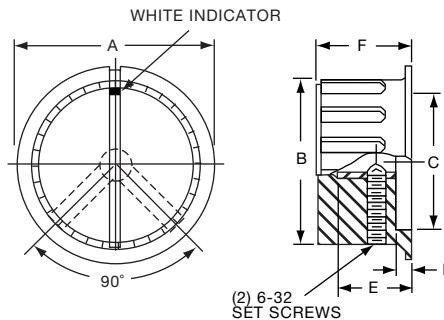

PKX SERIES

(2) 6-32 SET SCREWS

Tyco Ribbed Body, Matte Finish with White Square Indicator on Top							
Electronics	Alcoswitch	A	B	C	D	E	F
1-1437625-1	PKX100B1/4	1.17(29.7)	.970(24.6)	.780(19.81)	.114(2.90)	.570(14.48)	.674(17.12)
1-1437625-2	PKX110B1/4	1.37(34.8)	1.120(28.45)	.940(23.88)	.100(2.54)	.527(13.38)	.705(17.91)
1-1437625-3	PKX130B1/4	1.57(40.0)	1.308(33.22)	1.09(27.6)	.118(3.00)	.623(15.82)	.750(19.05)

K

P Series

K20

Catalog 1308390
Issued 9-04

www.tycoelectronics.com

Dimensions are in inches and millimeters unless otherwise specified. Values in parentheses or brackets are metric equivalents.

Dimensions are shown for reference purposes only. Specifications subject to change.

USA: 1-800-522-6752
Canada: 1-905-470-4425
Mexico: 01-800-733-8926
C. America: 52-55-5-729-0425

South America: 55-11-3611-1514
Hong Kong: 852-2735-1628
Japan: 81-44-844-8013
UK: 44-141-810-8967