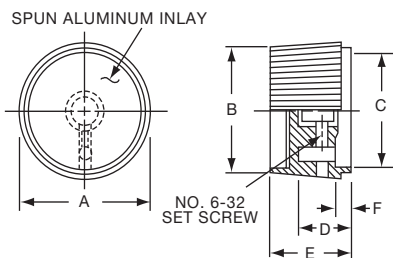

Note: KUS402B1/8 has #4.40 setscrew

Knobs, Molded Phenolic

PH SERIES

PH15181/4

Tyco		Straight Knurl Less Indicator Line					
Electronics	Alcoswitch	A	B	C	D	E	F
1437624-2	PH15181/4	.996(25.3)	.972(24.7)	.799(20.3)	.472(12.0)	.669(17.0)	.157(3.99)