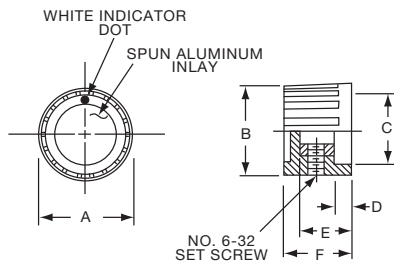

PK SERIES

Tyco		Serrated with Dot Indicator on Top					
Electronics	Alcoswitch	A	B	C	D	E	F
1437624-4	PK1100B1/8	.700(17.8)	.643(16.3)	.565(14.35)	.125(3.18)	.453(11.51)	.530(13.5)

K

P Series